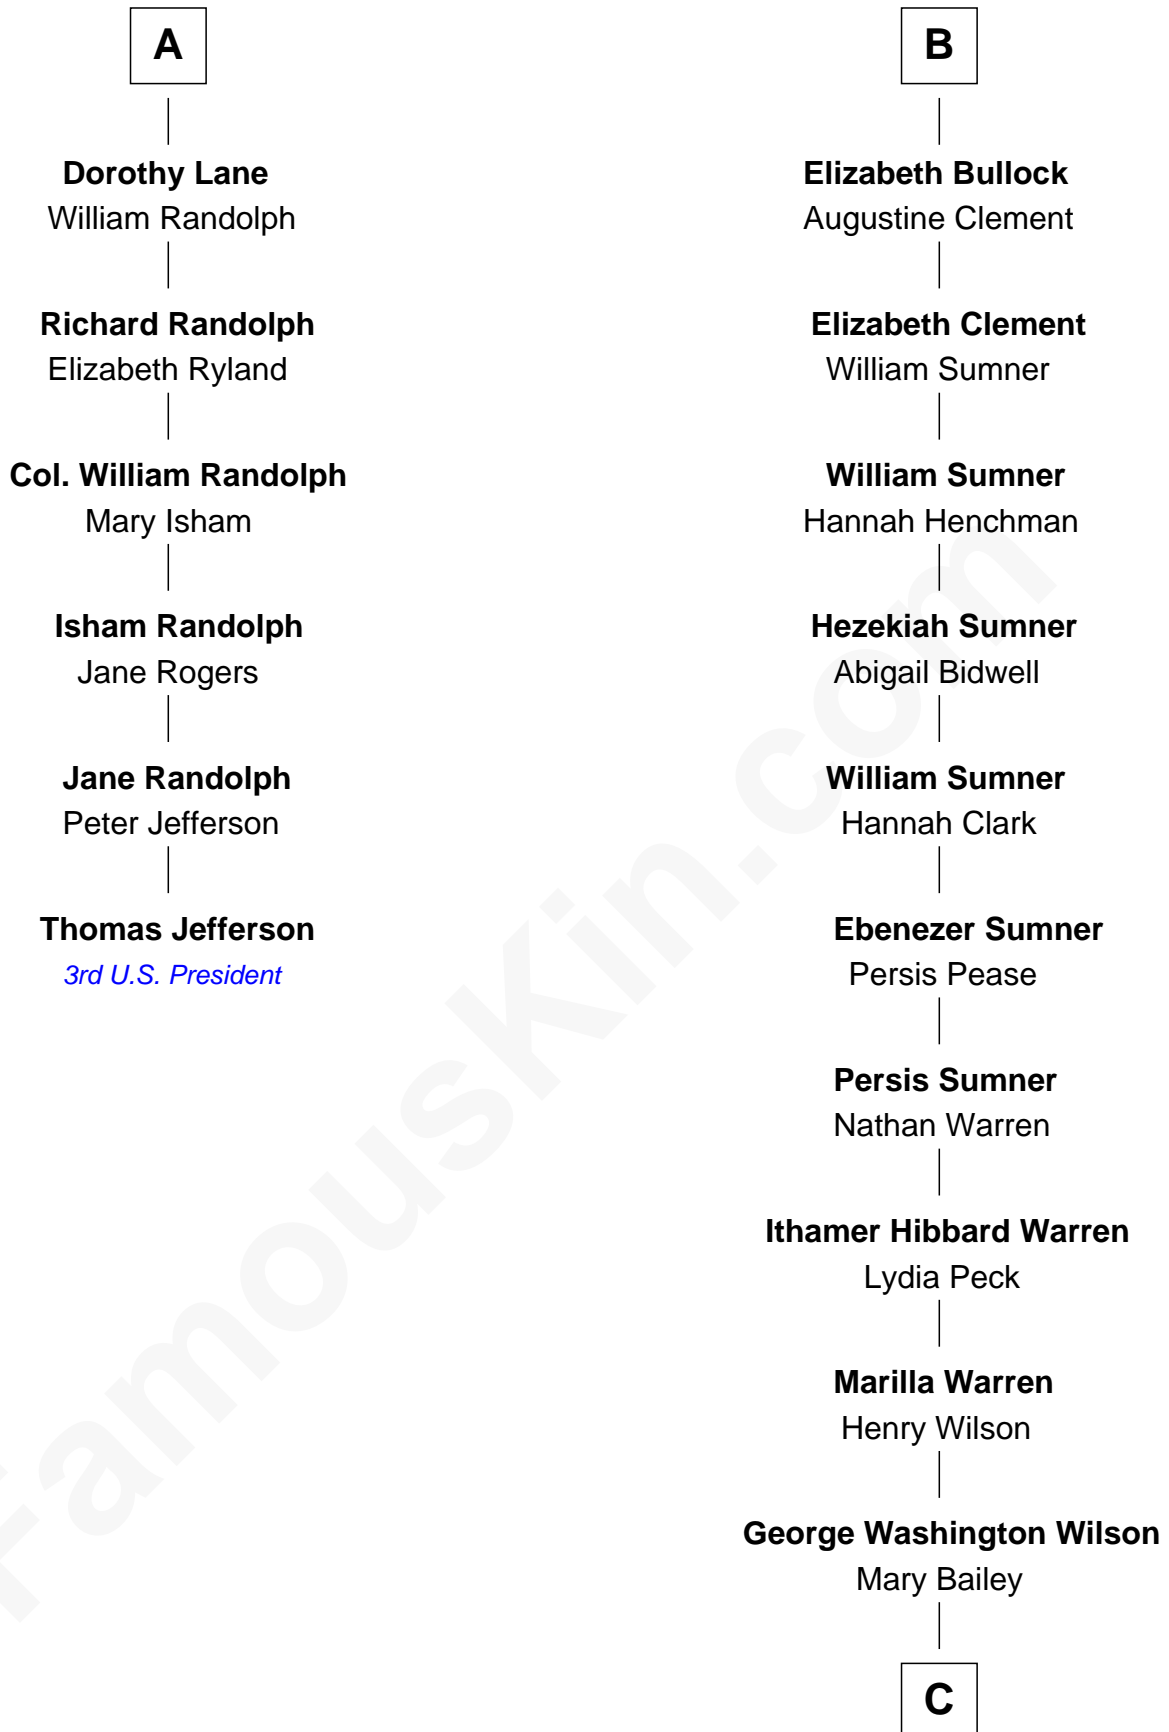

FamousKin.com

Relationship Chart of

Thomas Jefferson

3rd U.S. President and Signer of the Declaration of Independence

12th cousin 8 times removed of

Carl Wilson

Co-Founder of The Beach Boys

Sir John Howard

with wife
Alice Tendring

with wife
Margaret de Plaiz

Sir Robert Howard
Margaret Mowbray

Sir John Howard
Joan Walton

Katherine Howard
Sir Edward Neville

Elizabeth Howard
Sir John de Vere

Catherine Neville
Robert Tanfield

Joan de Vere
Sir William Norreys

William Tanfield
Elizabeth Stavely

Margaret Norreys
Gilbert Bullock

Frances Tanfield
Bridget Cave

Thomas Bullock
Alice Kingsmill

Anne Tanfield
Clement Vincent

Richard Bullock
Alice Berrington

Elizabeth Vincent
Richard Lane

William Bullock

A

B

C

William Henry Wilson

Alta Lenora Chitwood

William Coral Wilson