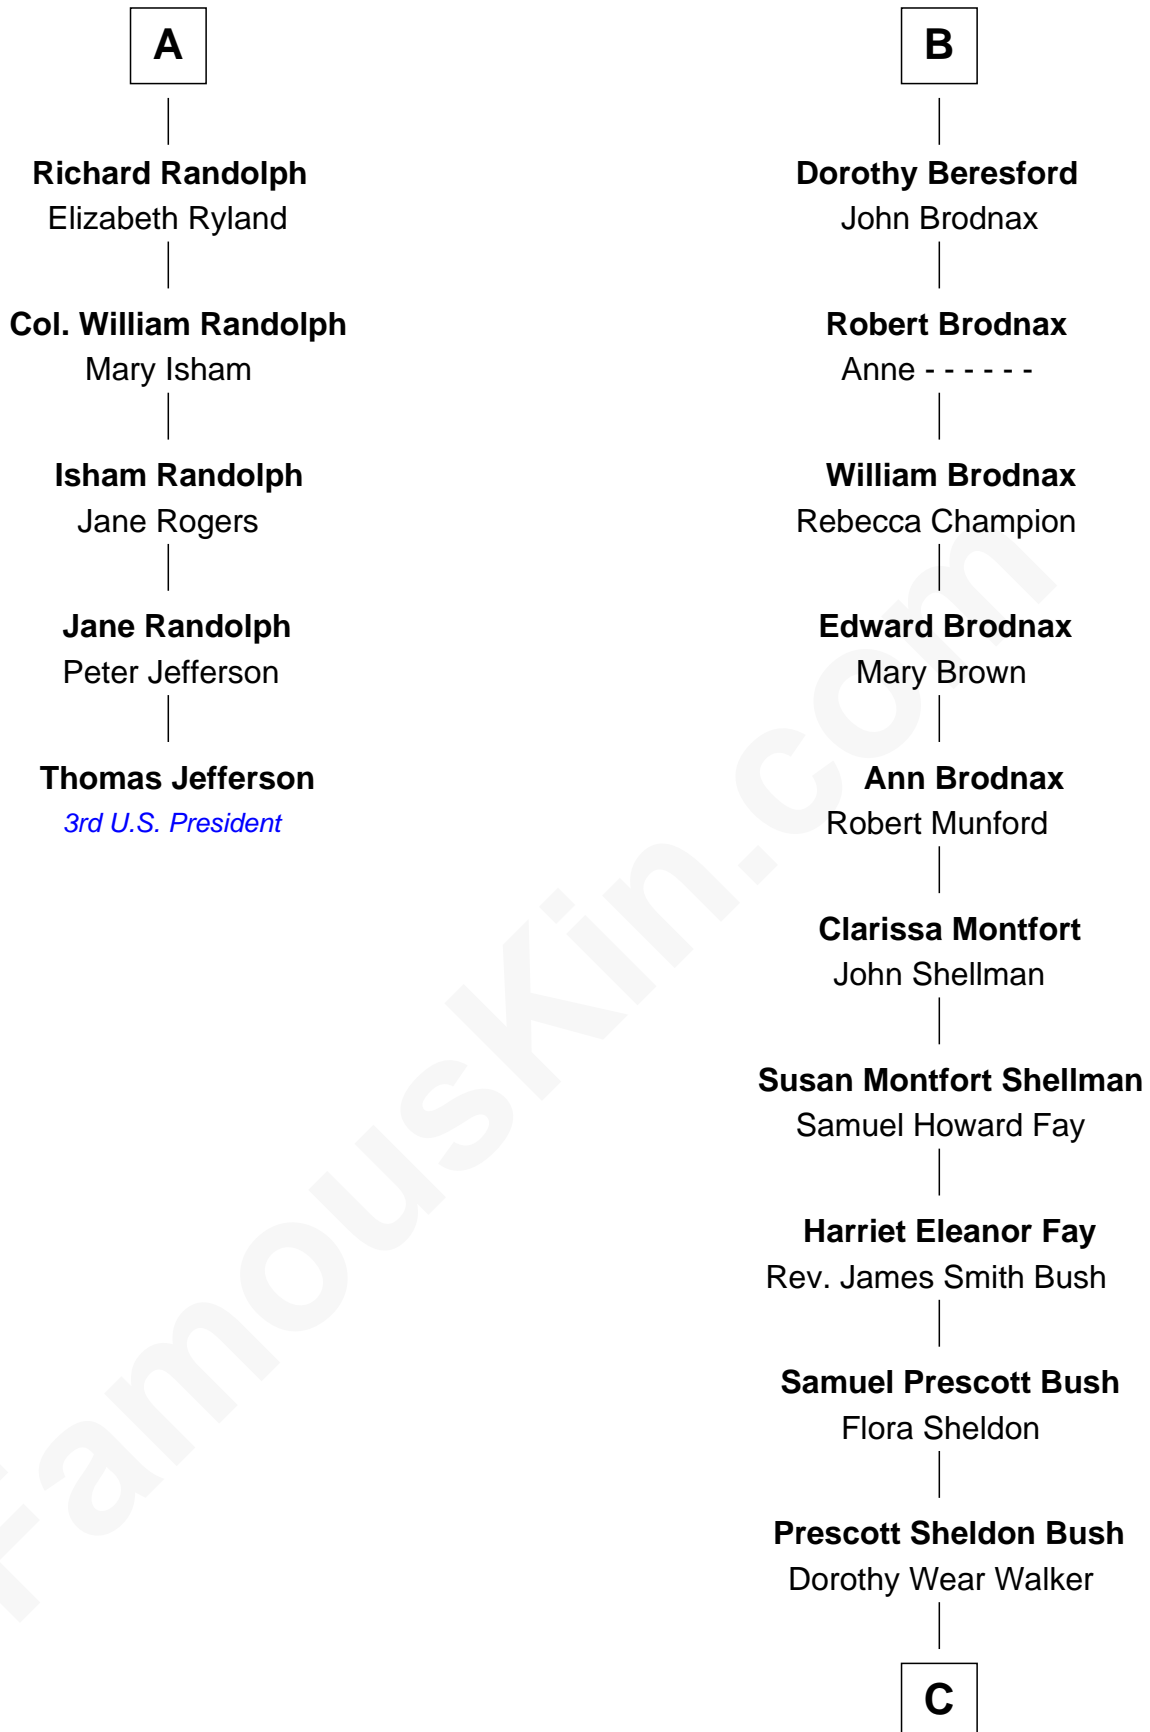

FamousKin.com

Relationship Chart of

Thomas Jefferson

3rd U.S. President and Signer of the Declaration of Independence

11th cousin 7 times removed of

Jeb Bush

43rd Governor of Florida

Sir Robert Howard
Margaret Mowbray

Katherine Howard
Sir Edward Neville

Catherine Neville
Robert Tanfield

William Tanfield
Elizabeth Stavelly

Frances Tanfield
Bridget Cave

Anne Tanfield
Clement Vincent

Elizabeth Vincent
Richard Lane

Dorothy Lane
William Randolph

A

Sir John Howard
Katherine Moleyns

Isabel Howard
Sir Robert Mortimer

Elizabeth Mortimer
George Guilford

Sir John Guilford
Barbara West

Elizabeth Guilford
Sir William Cromer

Dorothy Cromer
William Seyliard

Elizabeth Seyliard
Cornelius Beresford

B

FamousKin.com