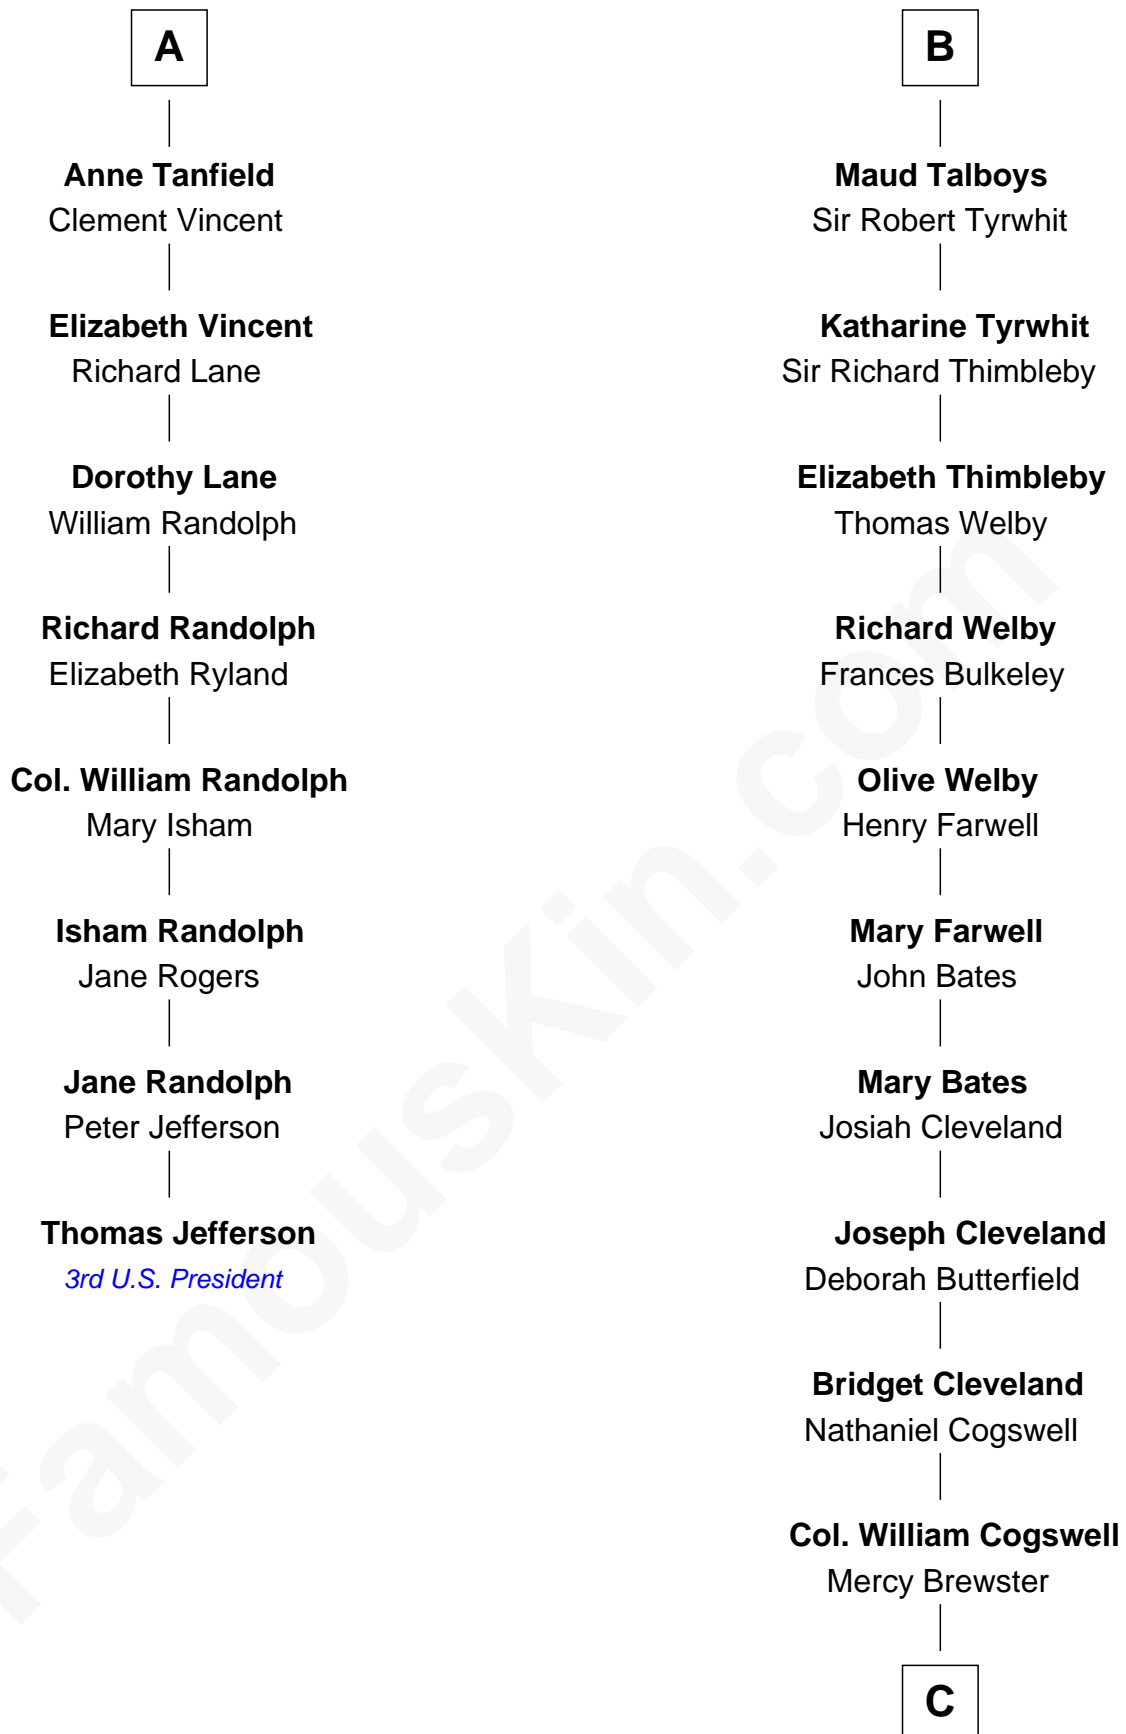

### Thomas Jefferson

3rd U.S. President and Signer of the Declaration of Independence

14th cousin 7 times removed of

**Thomas Pynchon**  
American Novelist

**Sir Hugh I de Audley**  
Iseult de Mortimer

**Alice de Audley**  
Sir Ralph de Neville

**Sir John de Neville**  
Maude de Percy

**Sir Ralph Neville**  
Joan Beaufort

**Sir Edward Neville**  
Katherine Howard

**Catherine Neville**  
Robert Tanfield

**William Tanfield**  
Elizabeth Stavely

**Frances Tanfield**  
Bridget Cave

**A**

**Hugh de Audley**  
Margaret de Clare

**Margaret de Audley**  
Ralph de Stafford

**Beatrice de Stafford**  
Thomas de Ros

**Margaret de Ros**  
Sir Reynold Grey

**Margaret Grey**  
Sir William Bonville

**Elizabeth Bonville**  
William Talboys

**Sir Robert Talboys**  
Elizabeth Heron

**B**

C

Dr. William Henry Cogswell

Lucretia Anne Payne

Annie Payne Cogswell

William Lyon Pynchon