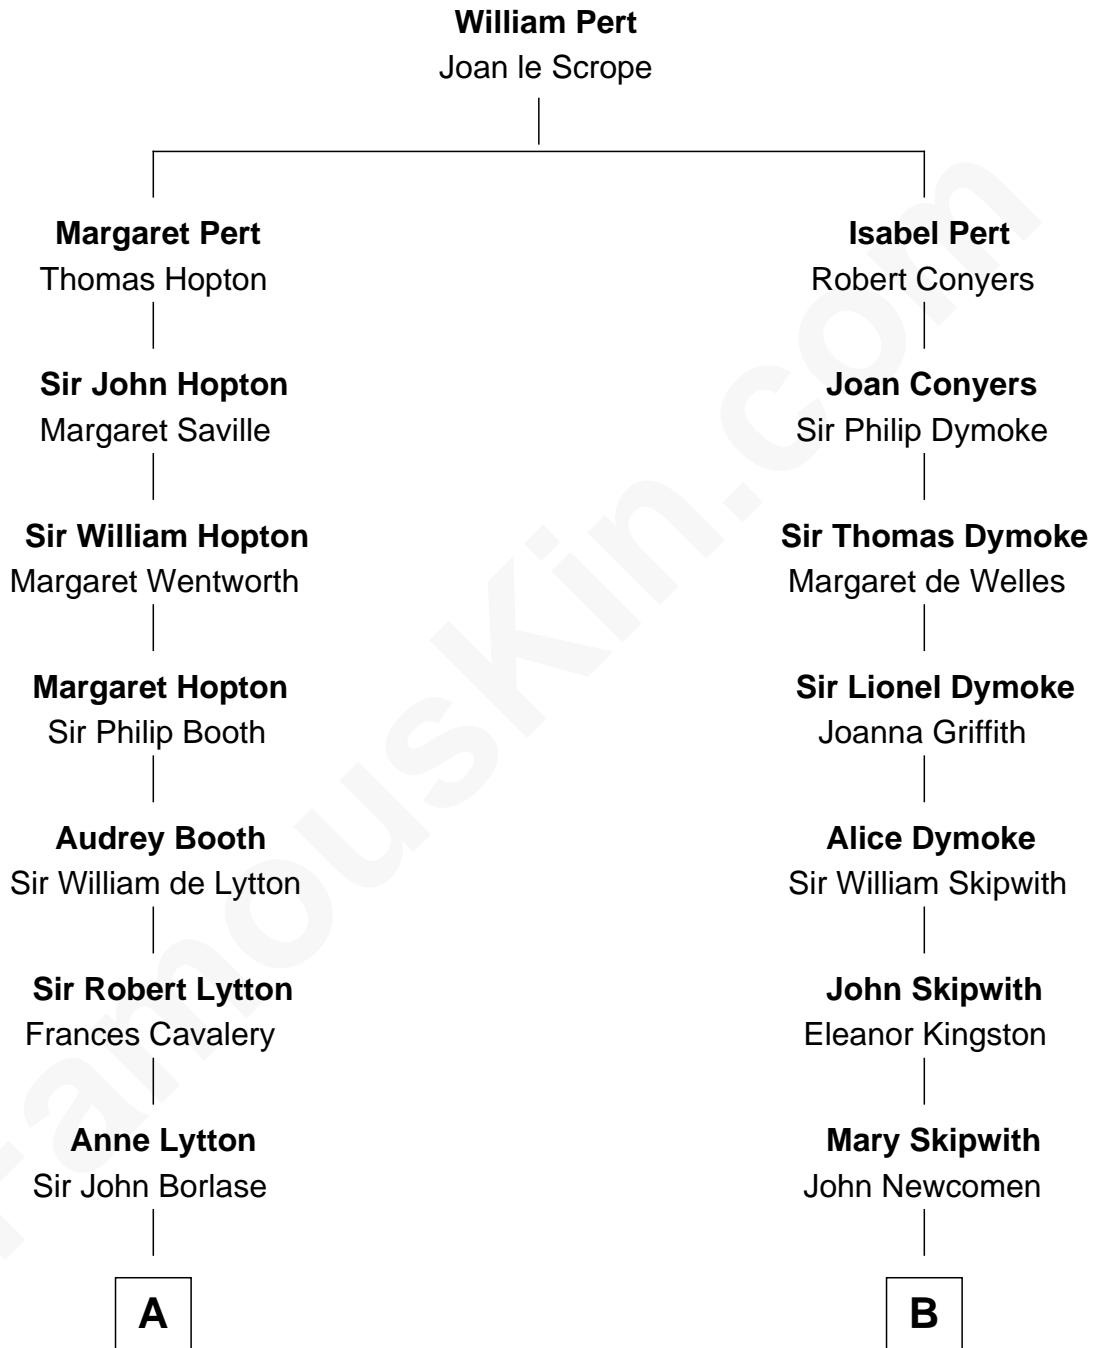

FamousKin.com

Relationship Chart of

Thomas Jefferson

3rd U.S. President and Signer of the Declaration of Independence

13th cousin 5 times removed of

Paget Brewster
TV Actress

C

Galen Brewster
Hathaway Tew

Paget Brewster
TV Actress

FamousKin.com