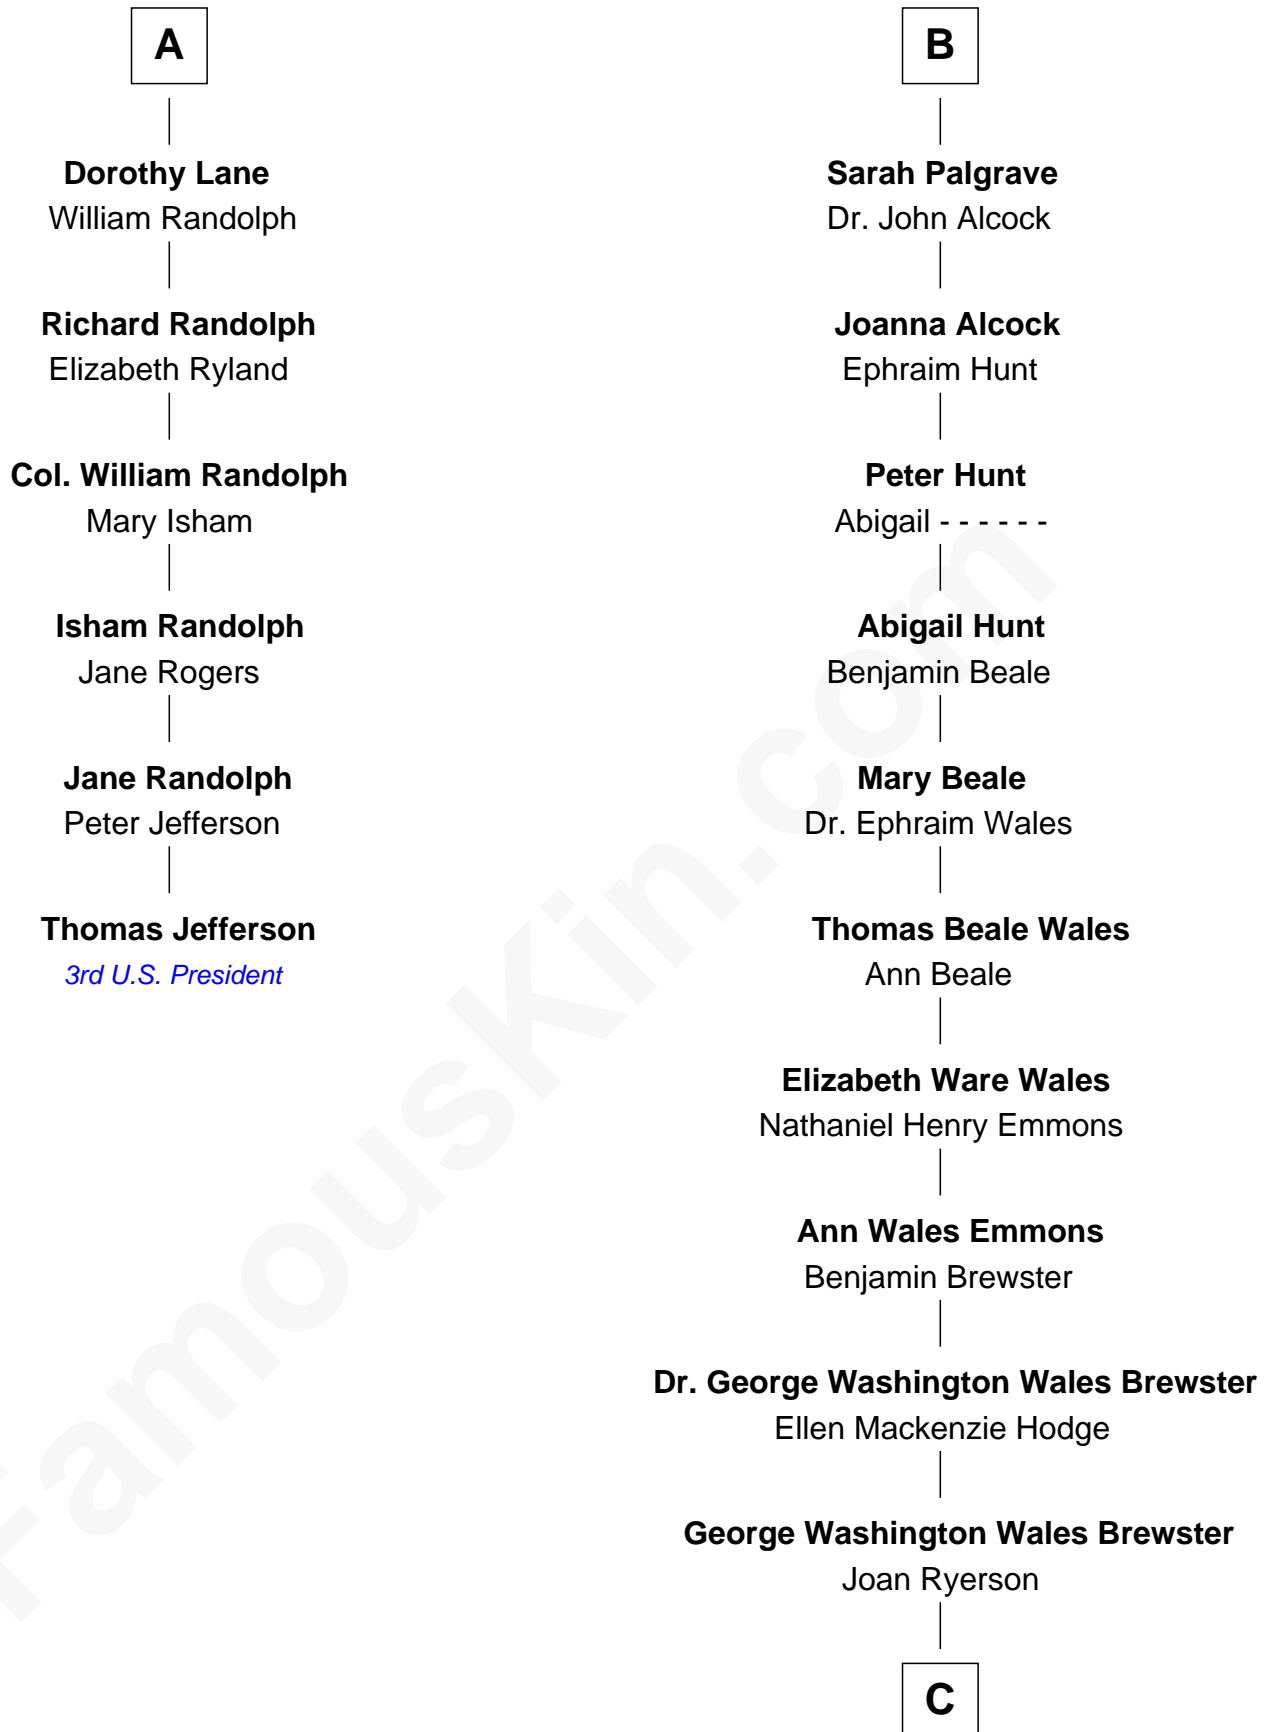

FamousKin.com

Relationship Chart of

Thomas Jefferson

3rd U.S. President and Signer of the Declaration of Independence

12th cousin 6 times removed of

Paget Brewster
TV Actress

C

Galen Brewster
Hathaway Tew

Paget Brewster
TV Actress

FamousKin.com