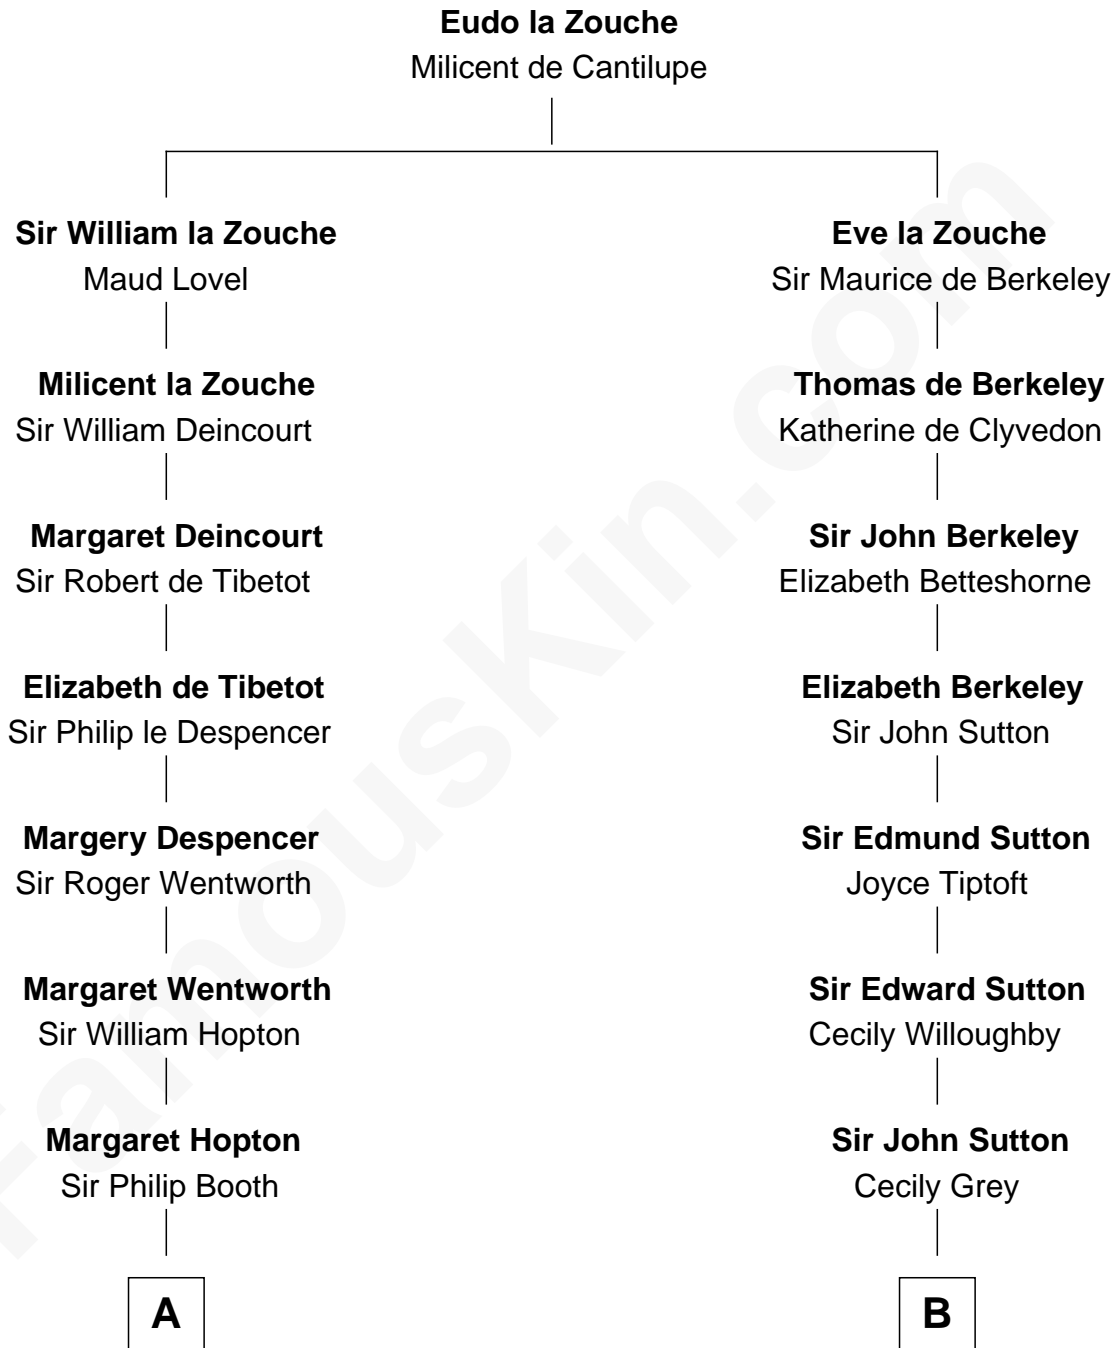

FamousKin.com

Relationship Chart of

Thomas Jefferson

3rd U.S. President and Signer of the Declaration of Independence

16th cousin 3 times removed of

James Sherman

27th U.S. Vice-President

C

Frances Lucretia Williams

Richard Winslow Sherman

Mary Frances Sherman

Richard Updike Sherman

James Sherman

27th U.S. Vice-President

FamousKin.com