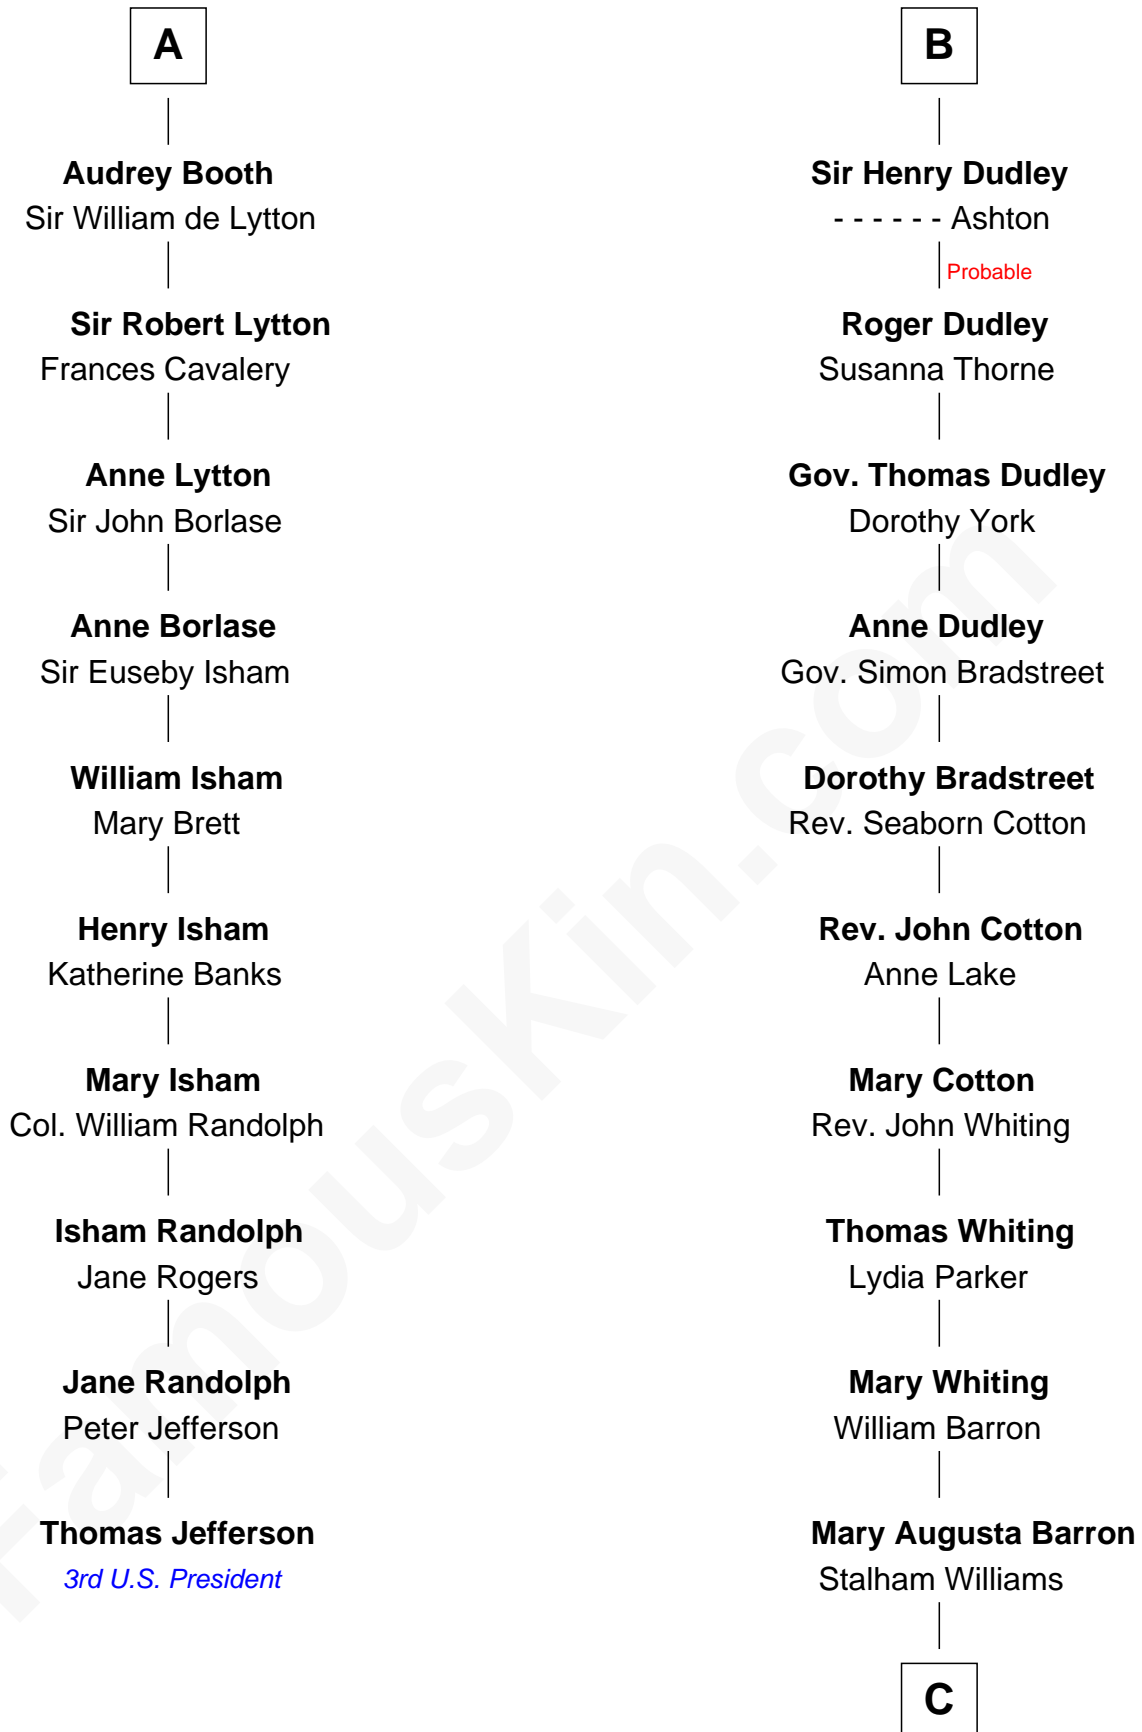

FamousKin.com

Relationship Chart of

Thomas Jefferson

3rd U.S. President and Signer of the Declaration of Independence

16th cousin 3 times removed of

James Sherman

27th U.S. Vice-President

C

Frances Lucretia Williams

Richard Winslow Sherman

Mary Frances Sherman

Richard Updike Sherman

James Sherman

27th U.S. Vice-President

FamousKin.com