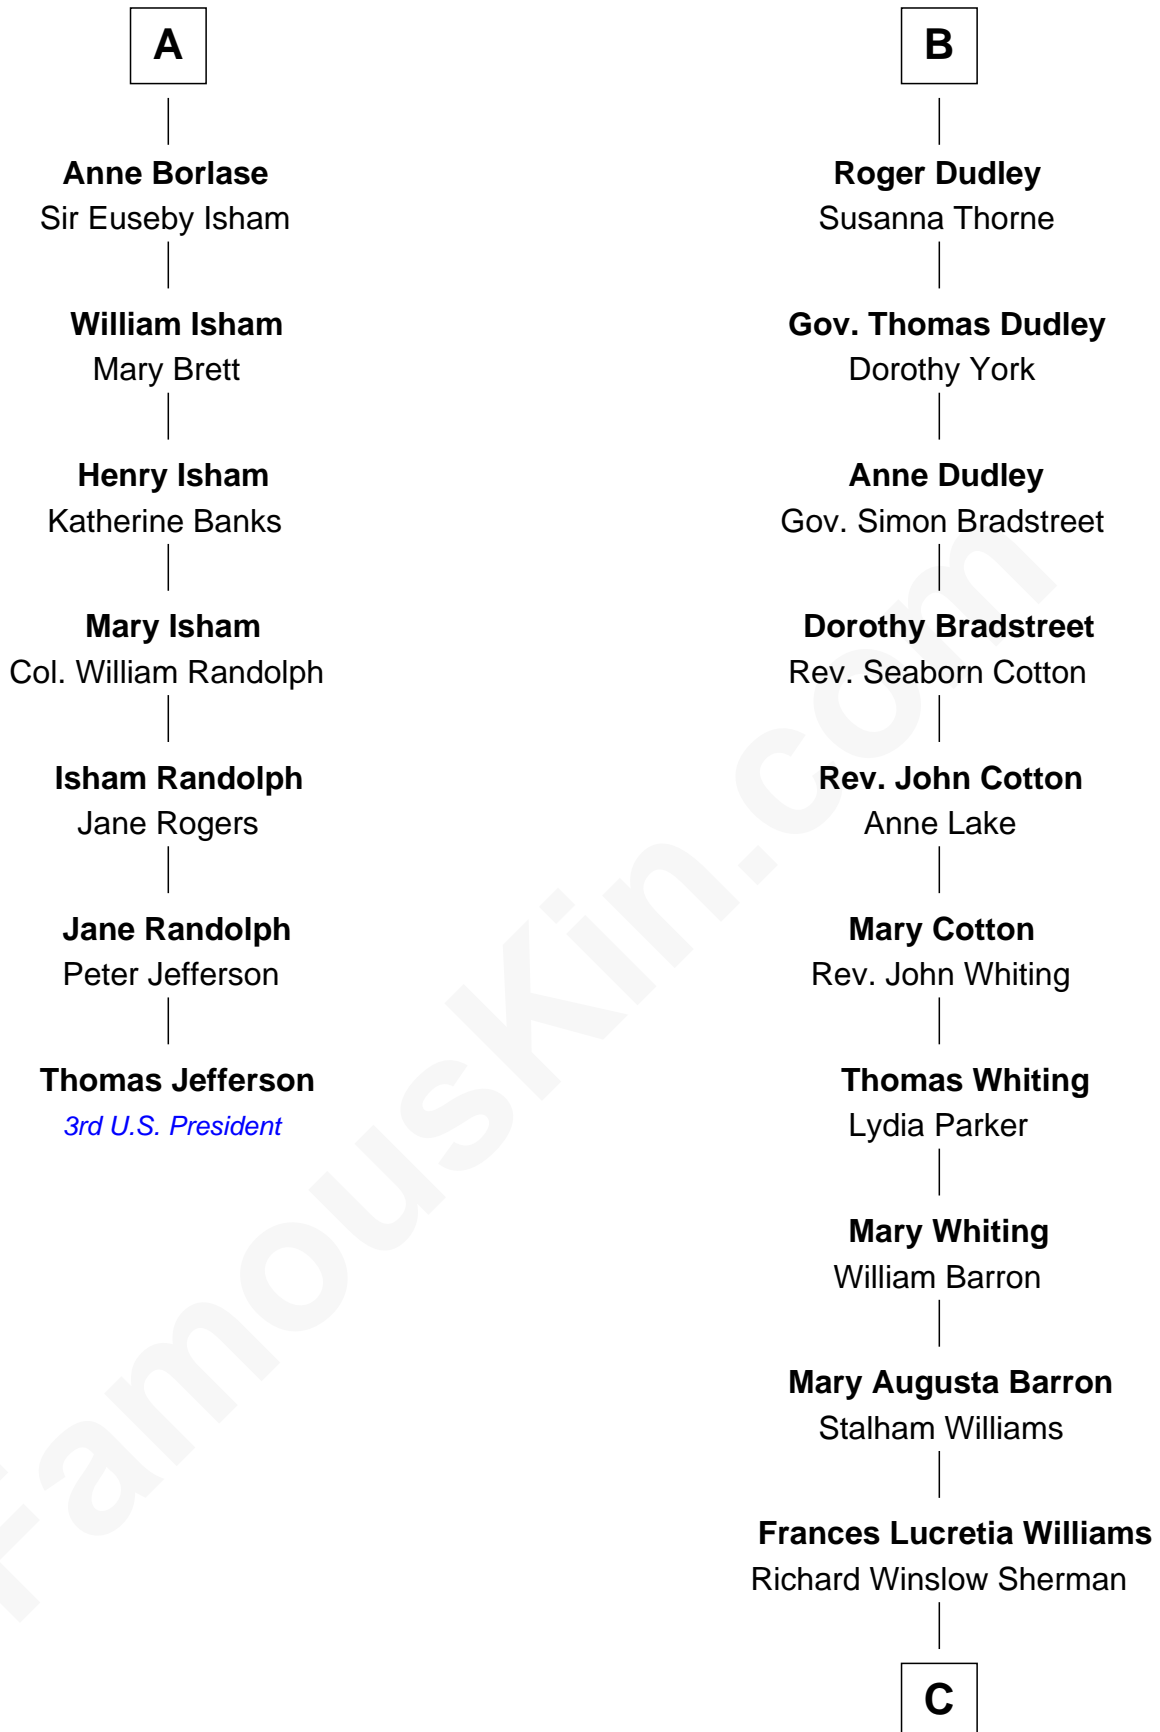

FamousKin.com

Relationship Chart of

Thomas Jefferson

3rd U.S. President and Signer of the Declaration of Independence

13th cousin 5 times removed of

James Sherman

27th U.S. Vice-President

Sir Philip le Despencer

Elizabeth - - - - -

Sir Philip le Despencer

Elizabeth de Tibetot

Margery Despencer

Sir Roger Wentworth

Margaret Wentworth

Sir William Hopton

Margaret Hopton

Alice le Despenser

Sir John Sutton

Sir John Sutton

Constance Blount

Sir John Sutton

Elizabeth Berkeley

Sir Edmund Sutton

Joyce Tiptoft

Sir Edward Sutton

Cecily Willoughby

Sir John Sutton

Cecily Grey

Sir Henry Dudley

- - - - - Ashton

Probable

B