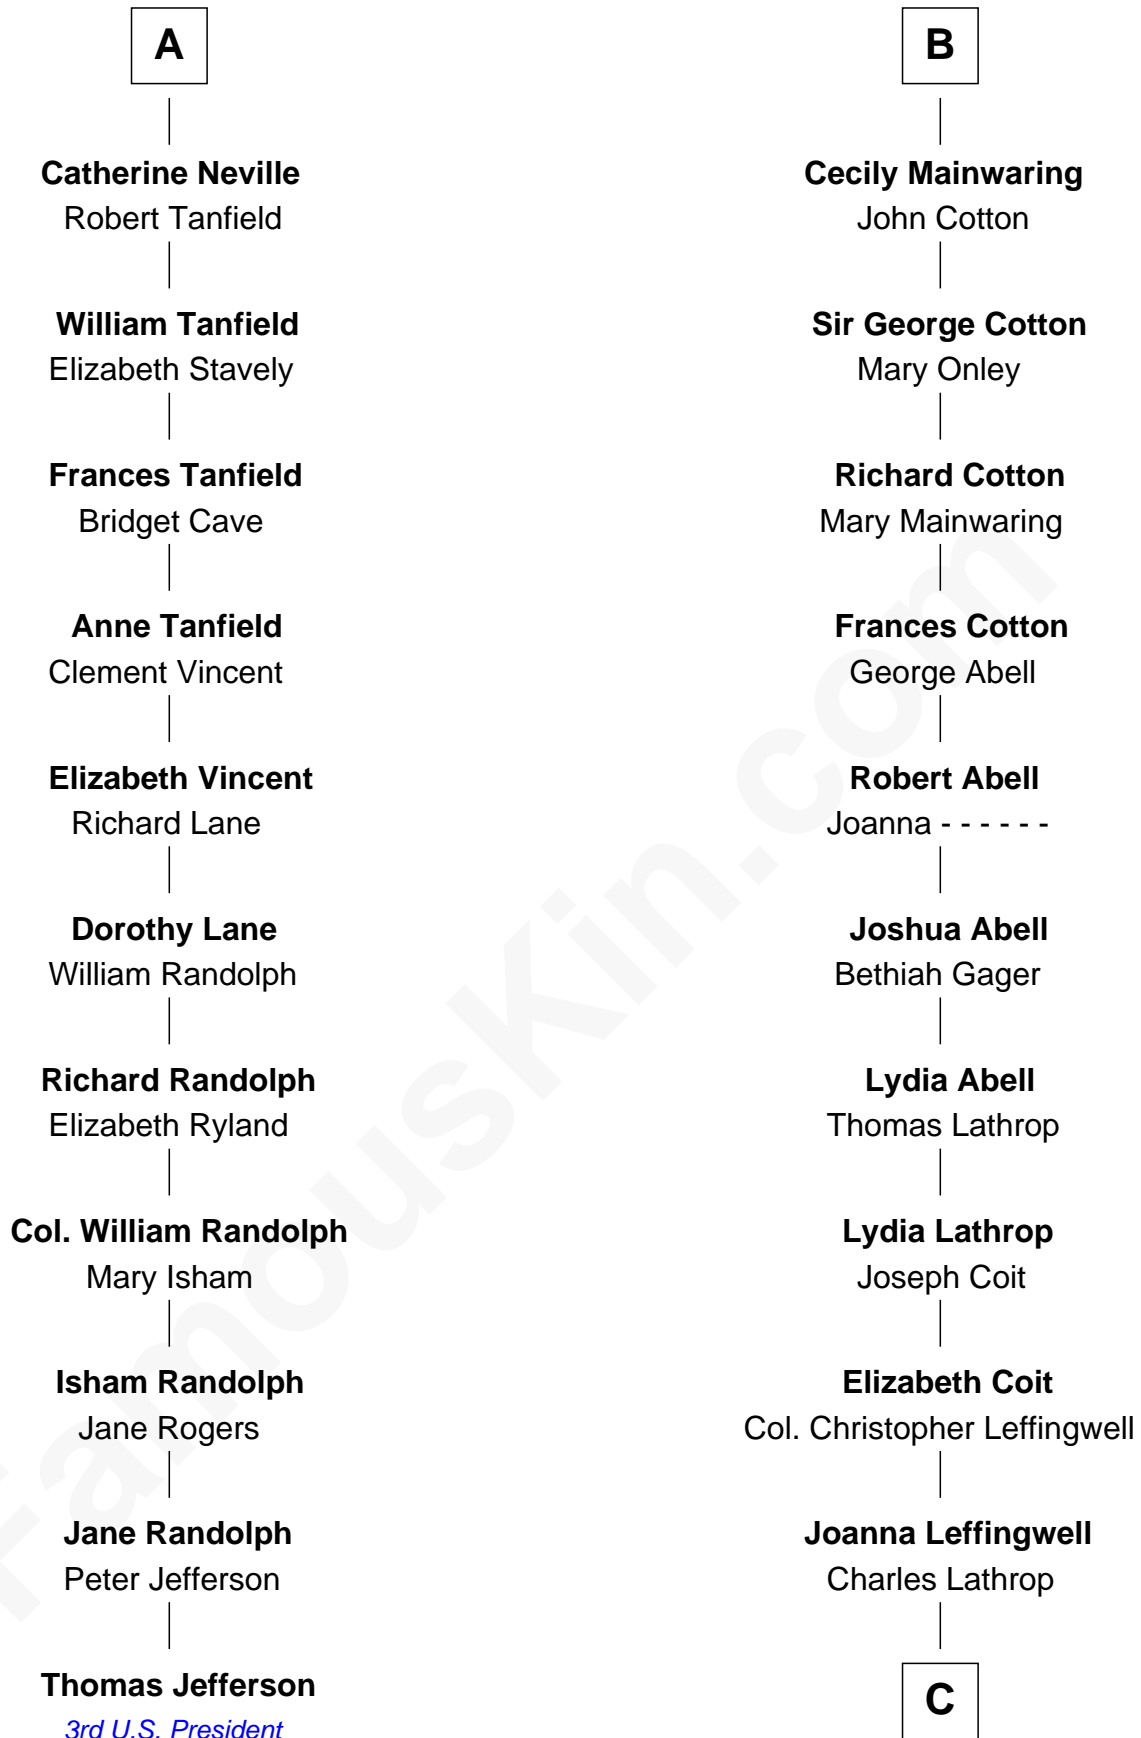

FamousKin.com

Relationship Chart of

Thomas Jefferson

3rd U.S. President and Signer of the Declaration of Independence

17th cousin 3 times removed of

Allen Dulles

5th Director of the C.I.A.

C

Harriet Wadsworth Lathrop
Rev. Miron Winslow

Harriet Lathrop Winslow
Rev. John Welsh Dulles

Allen Macy Dulles
Edith Foster

Allen Dulles
5th Director of the C.I.A.