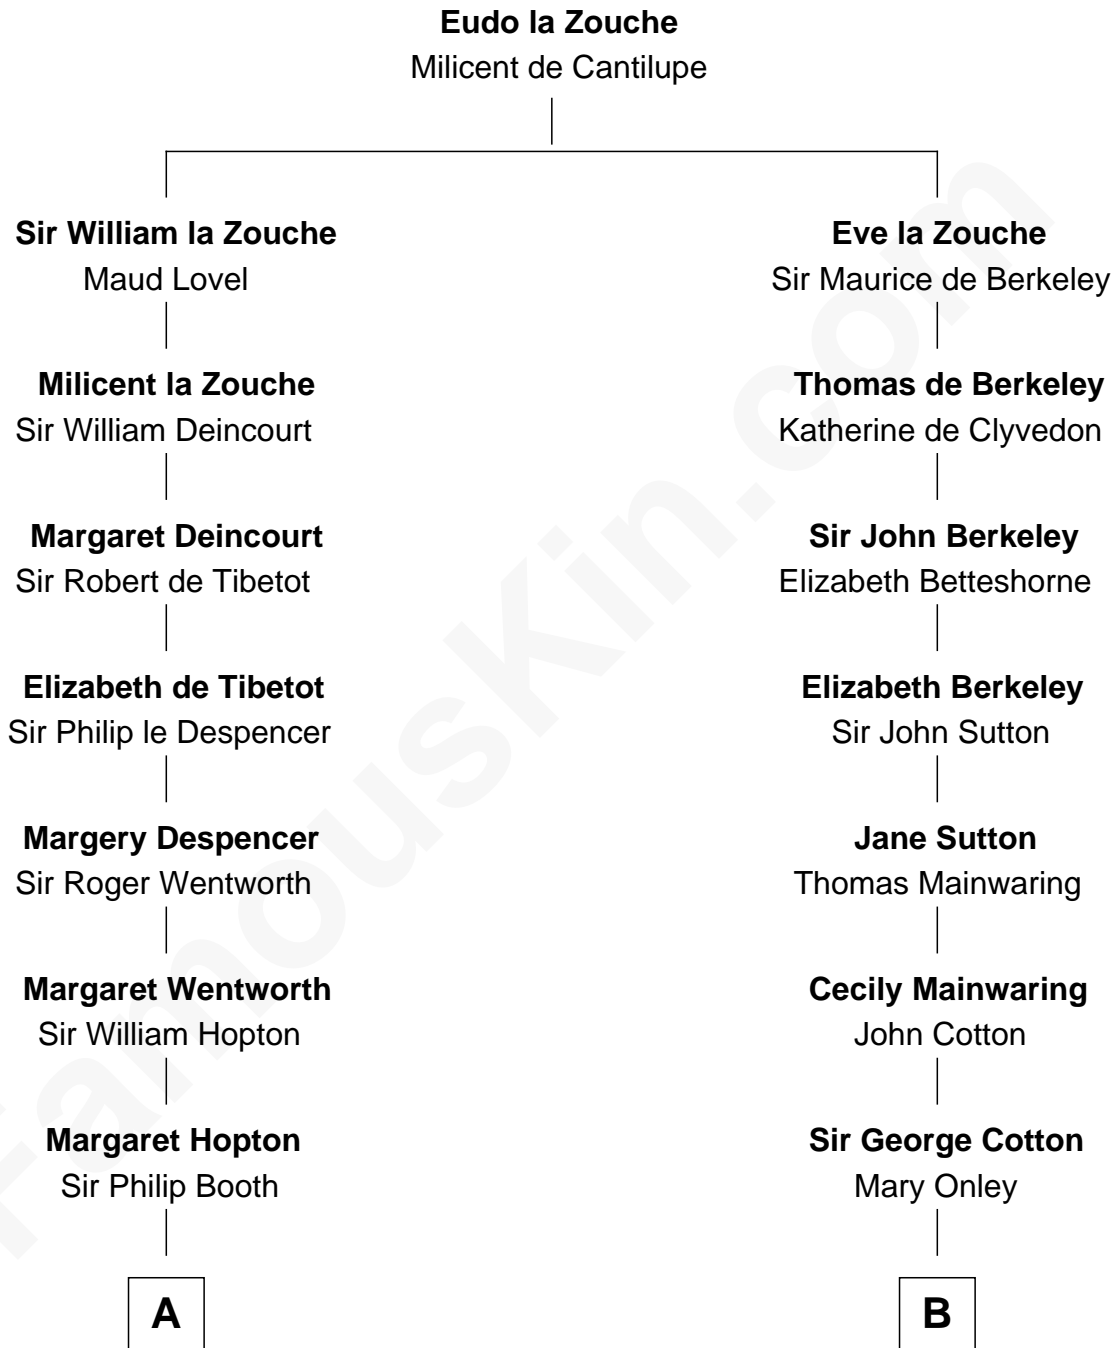

FamousKin.com

Relationship Chart of

Thomas Jefferson

3rd U.S. President and Signer of the Declaration of Independence

16th cousin 2 times removed of

Allen Dulles

5th Director of the C.I.A.

C

Allen Macy Dulles

Edith Foster

Allen Dulles

5th Director of the C.I.A.

FamousKin.com