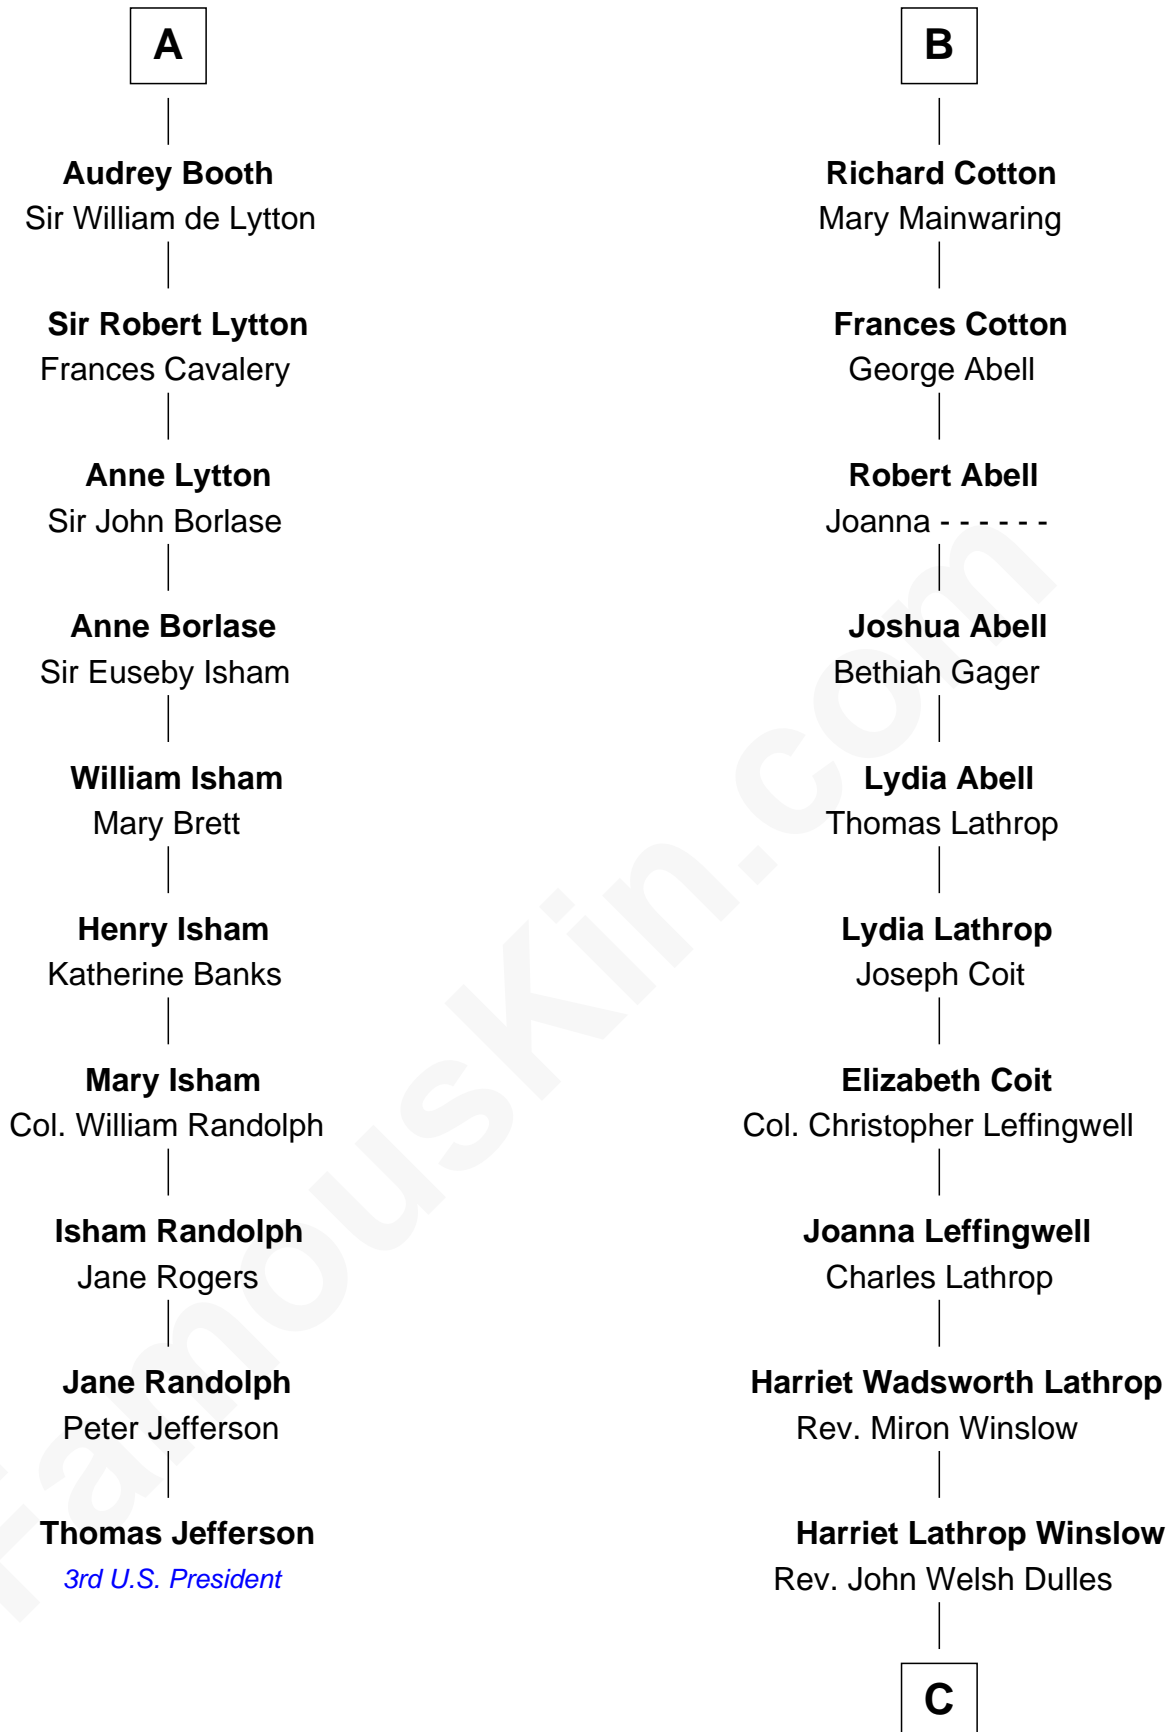

FamousKin.com

Relationship Chart of

Thomas Jefferson

3rd U.S. President and Signer of the Declaration of Independence

16th cousin 2 times removed of

Allen Dulles

5th Director of the C.I.A.

C