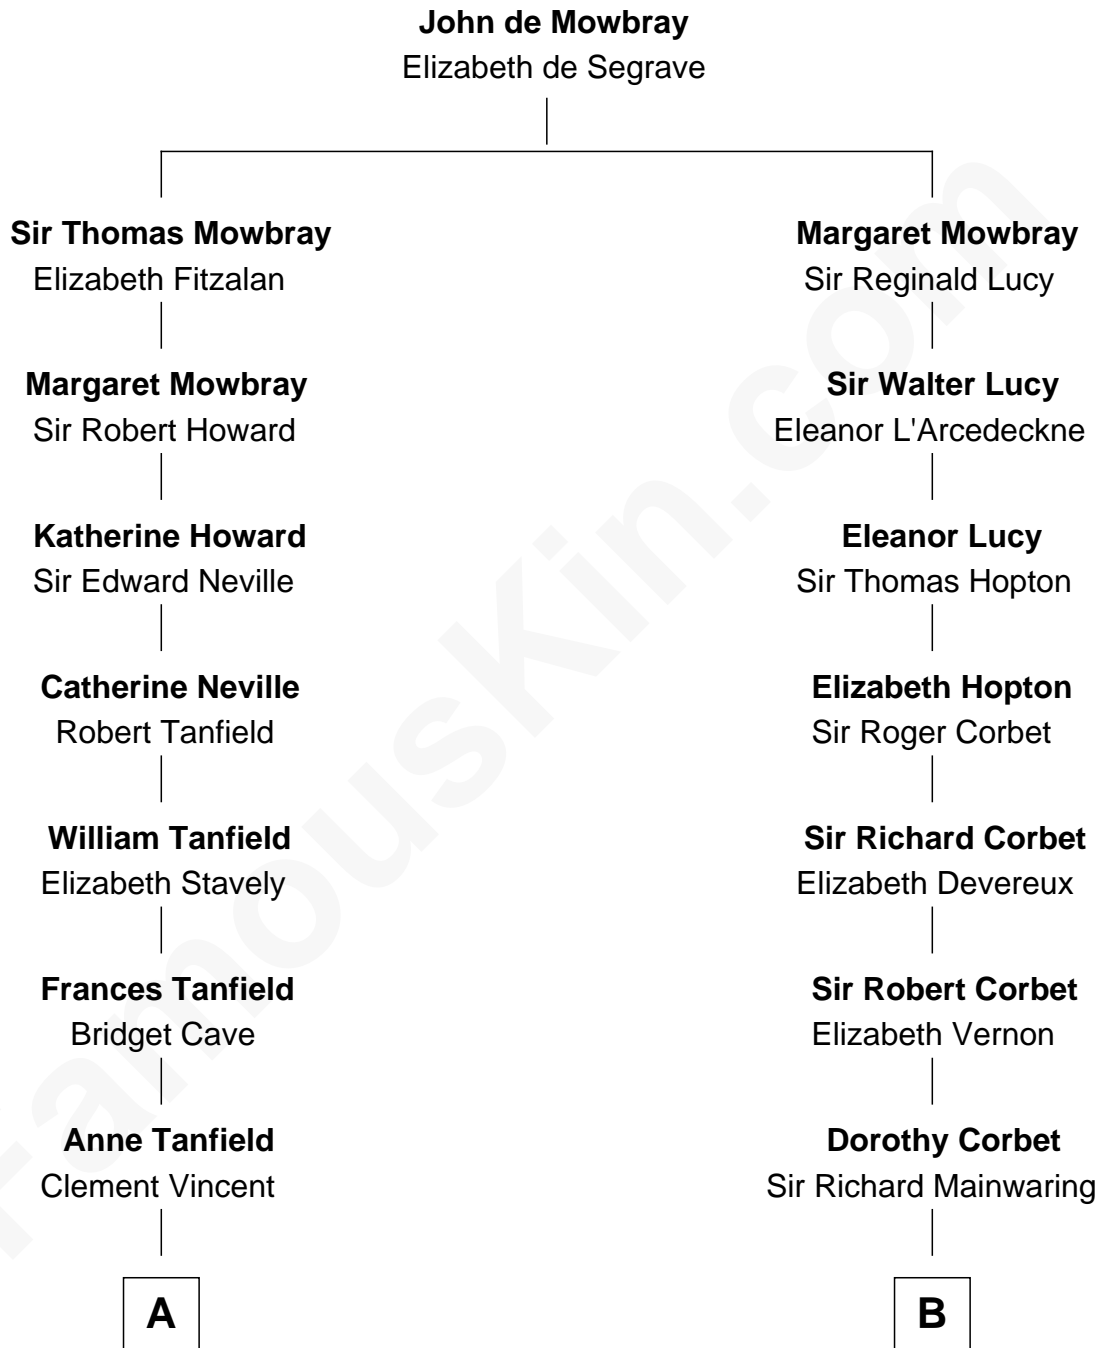

## Relationship Chart of

### Thomas Jefferson

3rd U.S. President and Signer of the Declaration of Independence

13th cousin 6 times removed of

**Allen Dulles**

5th Director of the C.I.A.

**C**

**Harriet Lathrop Winslow**  
Rev. John Welsh Dulles