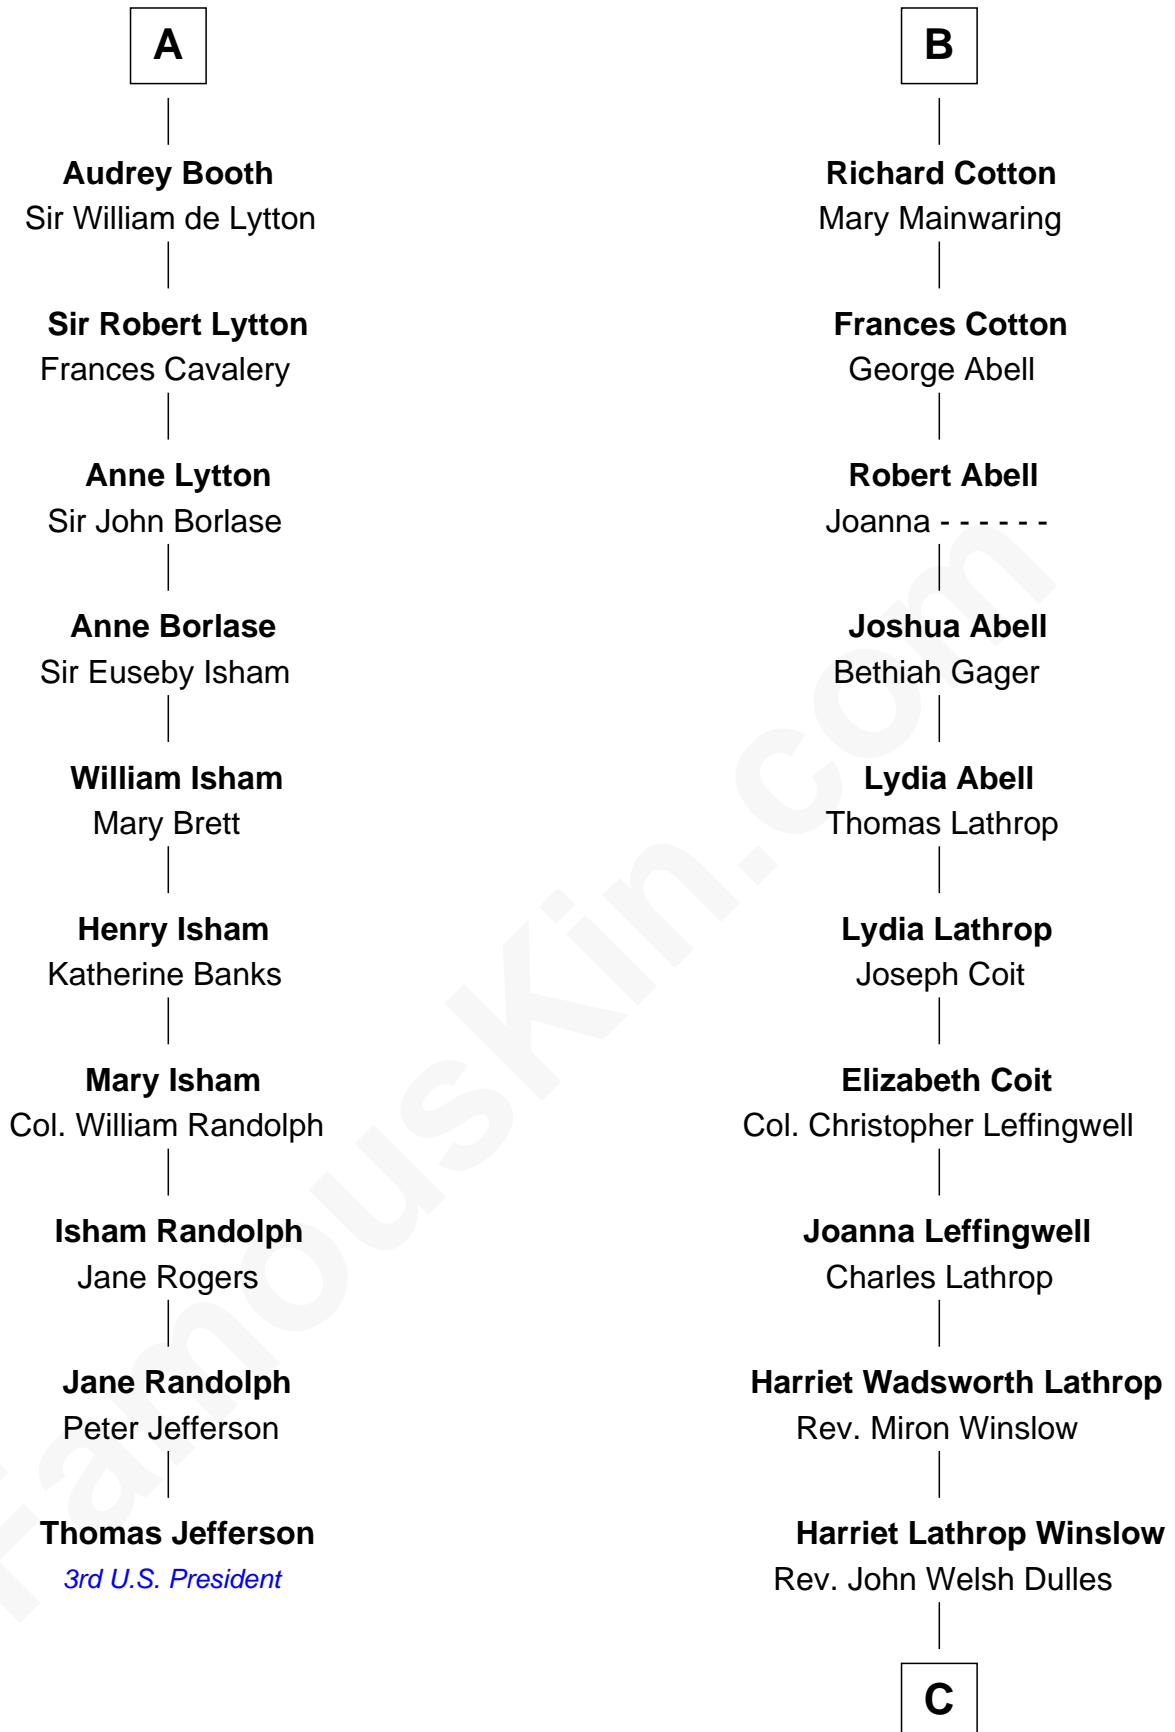

FamousKin.com

Relationship Chart of

Thomas Jefferson

3rd U.S. President and Signer of the Declaration of Independence

16th cousin 2 times removed of

John Foster Dulles

52nd U.S. Secretary of State

C

Allen Macy Dulles

Edith Foster

John Foster Dulles

52nd U.S. Secretary of State

FamousKin.com