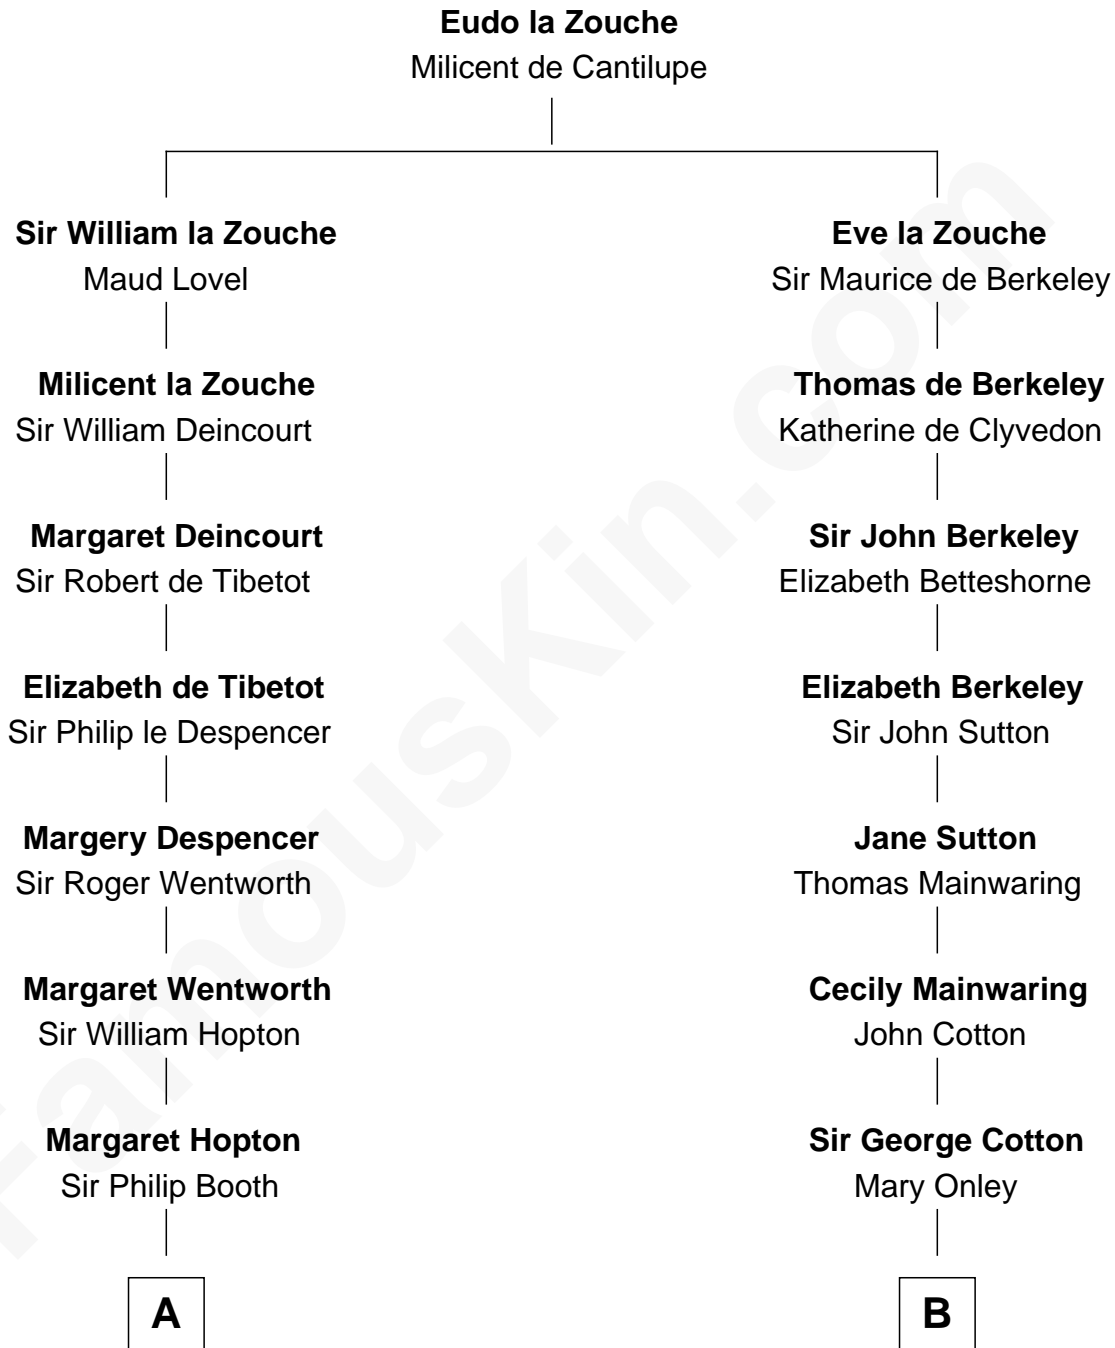

FamousKin.com

Relationship Chart of

Thomas Jefferson

3rd U.S. President and Signer of the Declaration of Independence

16th cousin 2 times removed of

John Foster Dulles

52nd U.S. Secretary of State

C

Allen Macy Dulles

Edith Foster

John Foster Dulles

52nd U.S. Secretary of State

FamousKin.com