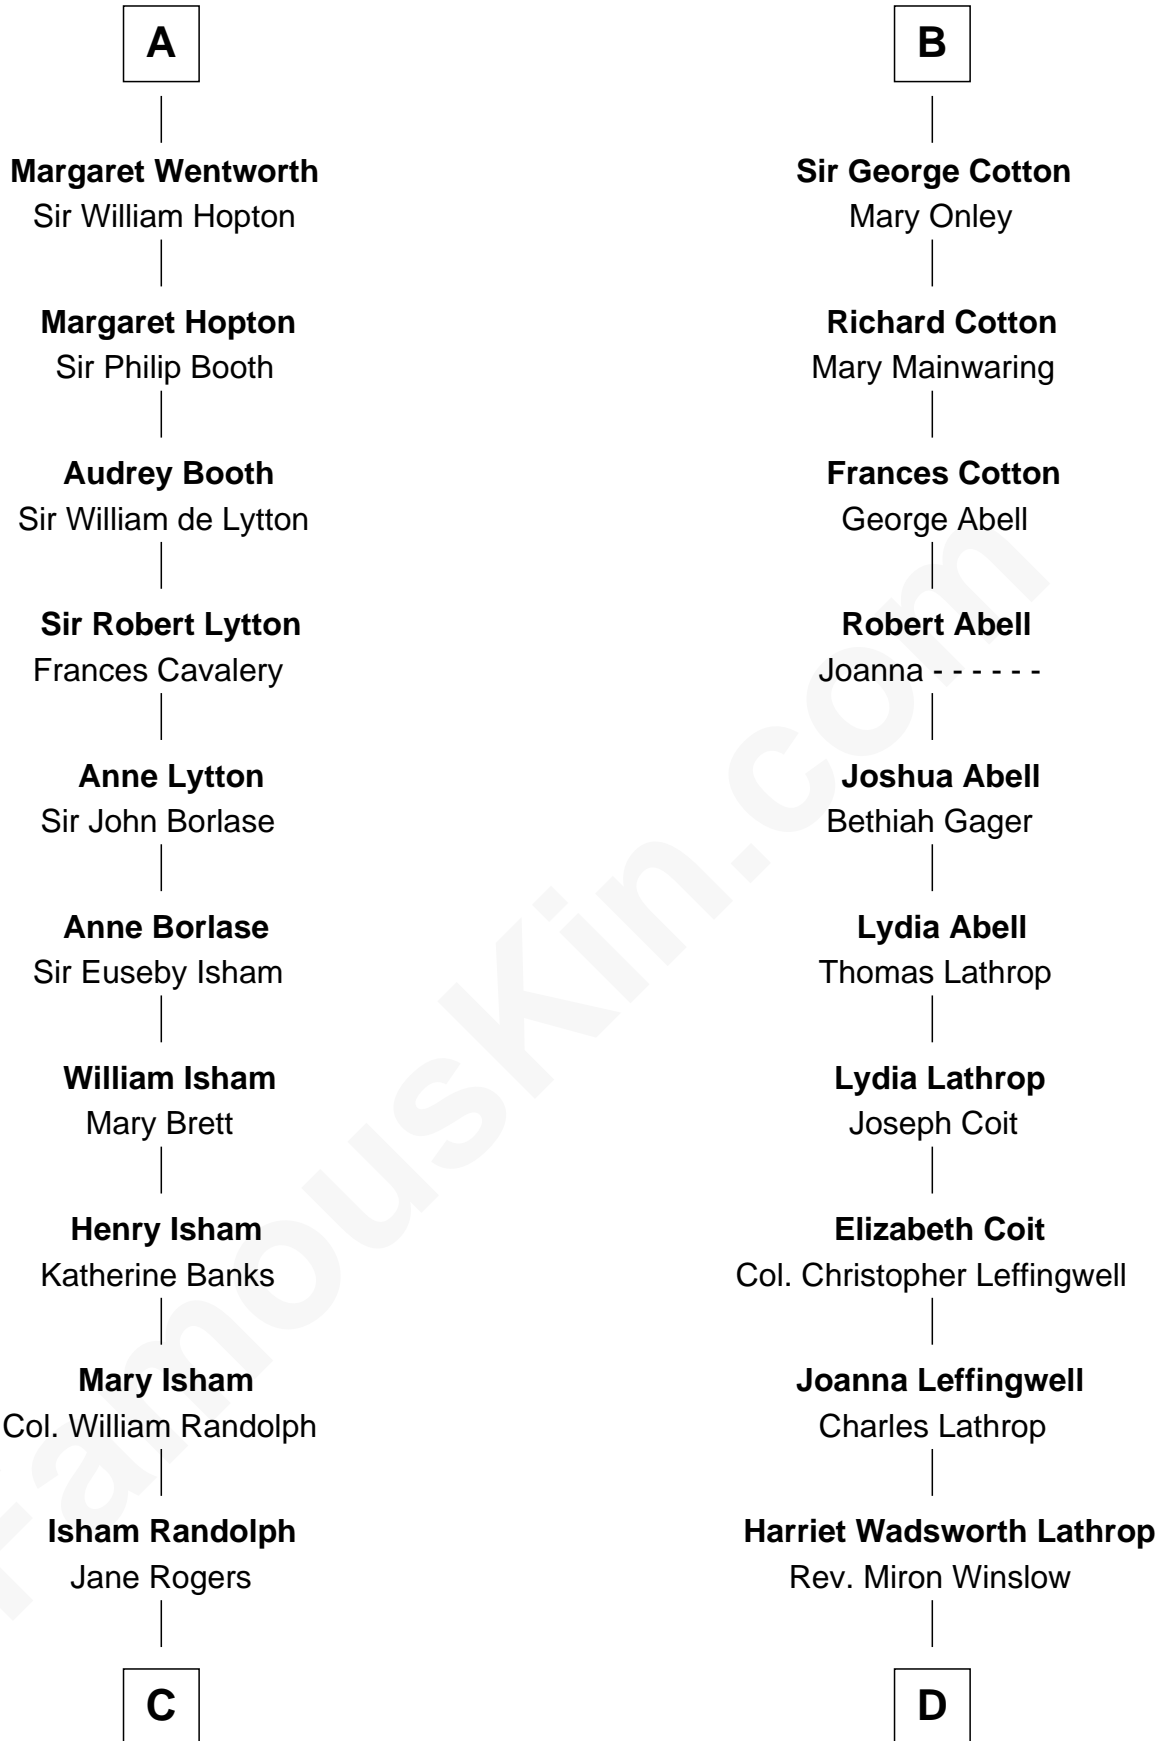

FamousKin.com

Relationship Chart of

Thomas Jefferson

3rd U.S. President and Signer of the Declaration of Independence

18th cousin 1 time removed of

John Foster Dulles

52nd U.S. Secretary of State

Sir William de Ferrers

C

Jane Randolph
Peter Jefferson

Thomas Jefferson
3rd U.S. President

D

Harriet Lathrop Winslow
Rev. John Welsh Dulles

Allen Macy Dulles
Edith Foster

John Foster Dulles
52nd U.S. Secretary of State

FamousKin.com