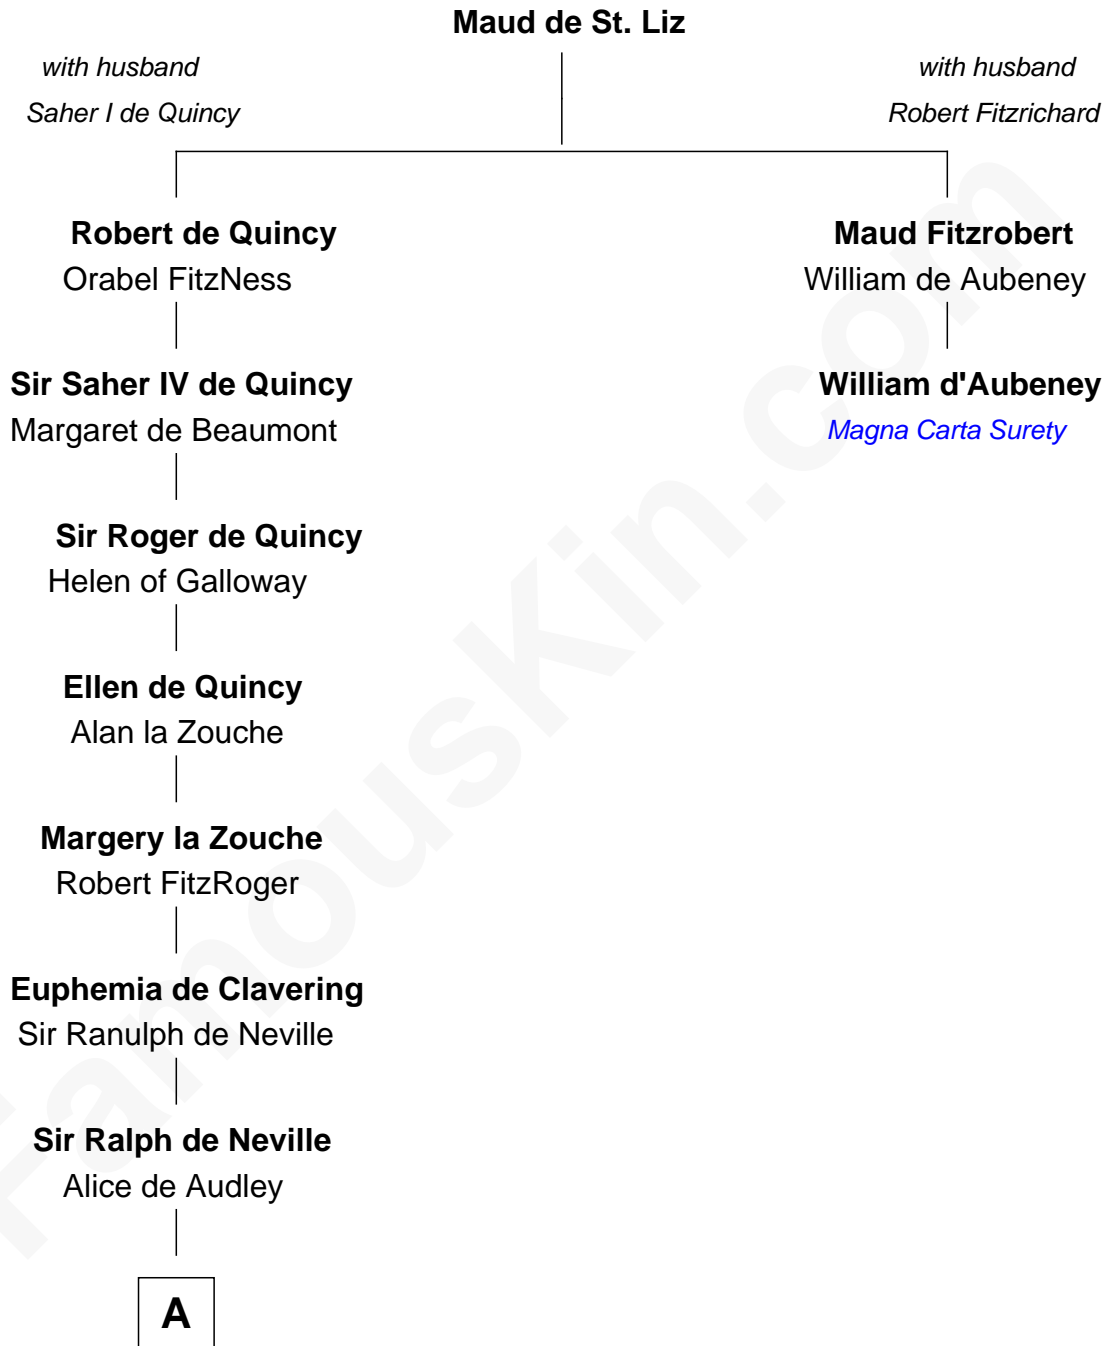

FamousKin.com

Relationship Chart of

Thomas Jefferson

3rd U.S. President and Signer of the Declaration of Independence

1st cousin 19 times removed of

William d'Aubeny
Magna Carta Surety

A

Sir John de Neville