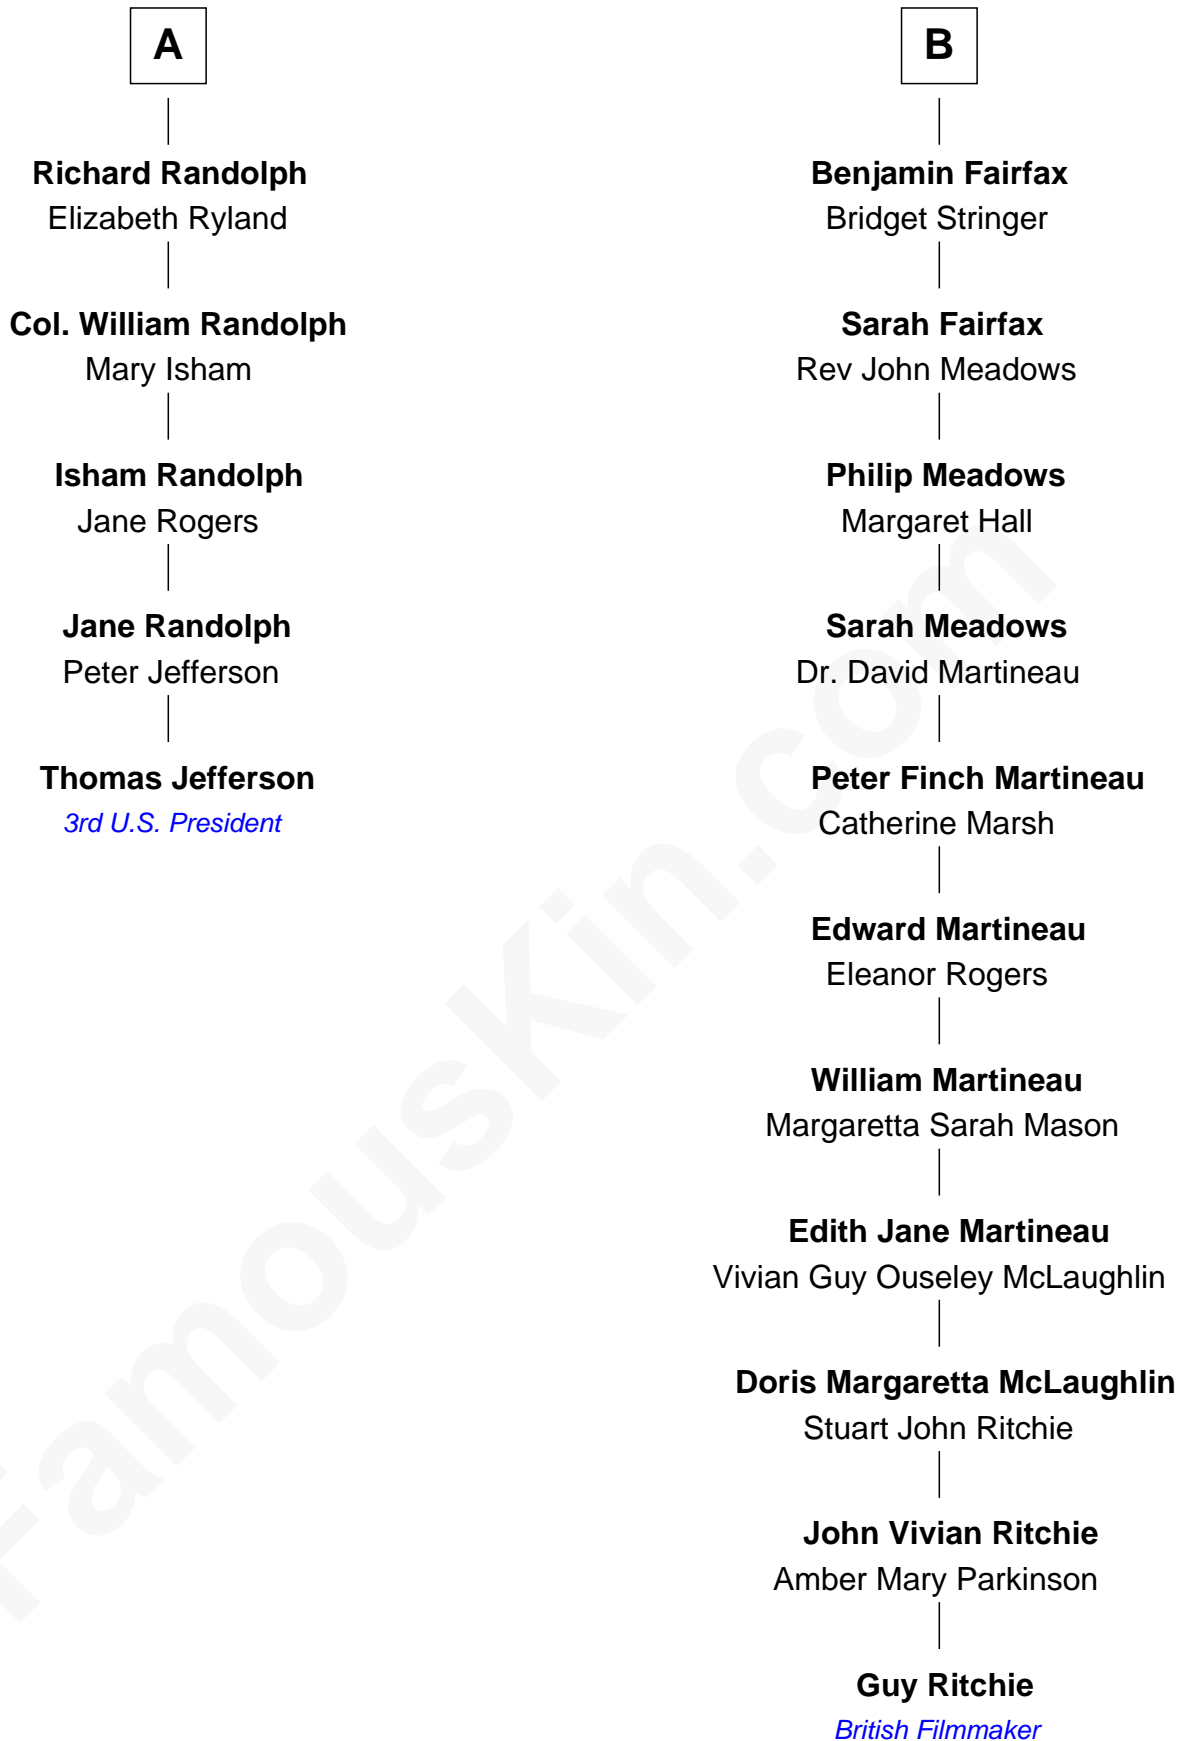

FamousKin.com

Relationship Chart of

Thomas Jefferson

3rd U.S. President and Signer of the Declaration of Independence

11th cousin 6 times removed of

Guy Ritchie

British Filmmaker

Sir Ralph Neville

Joan Beaufort

Sir Edward Neville

Katherine Howard

Catherine Neville

Robert Tanfield

William Tanfield

Elizabeth Stavelly

Frances Tanfield

Eleanor Neville

Sir Henry Percy

Sir Henry Percy

Eleanor Poynings

Margaret Percy

Sir William Gascoigne

Agnes Gascoigne

Sir Thomas Fairfax

William Fairfax

John Fairfax

Mary Birch

Rev. Benjamin Fairfax

Sarah Galliard

B

Guy Ritchie photo by [Georges Biard](#) (CC BY-SA 3.0)