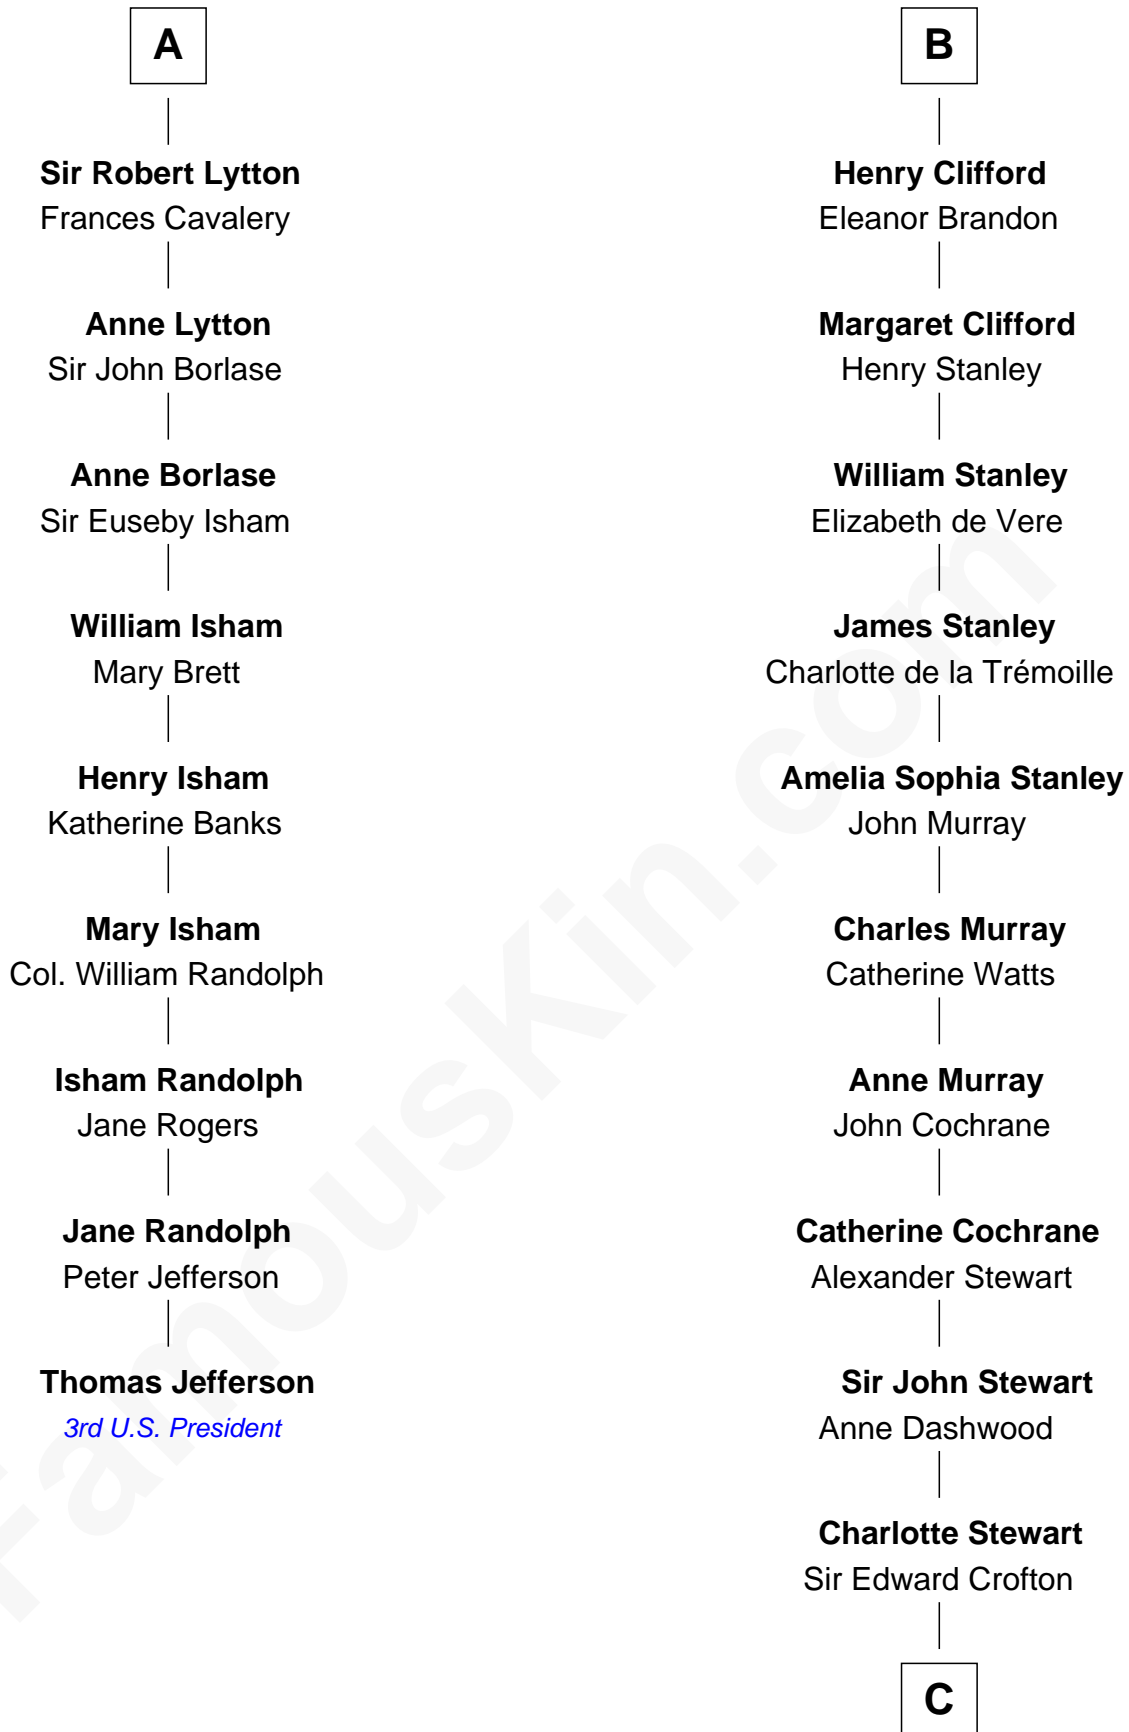

## Relationship Chart of

### Thomas Jefferson

3rd U.S. President and Signer of the Declaration of Independence

15th cousin 6 times removed of

**Guy Ritchie**

British Filmmaker

C

**Frederica Crofton**

Hubert McLaughlin

**Vivian Guy Ouseley McLaughlin**

Edith Jane Martineau

**Doris Margaretta McLaughlin**

Stuart John Ritchie

**John Vivian Ritchie**

Amber Mary Parkinson

**Guy Ritchie**

*British Filmmaker*