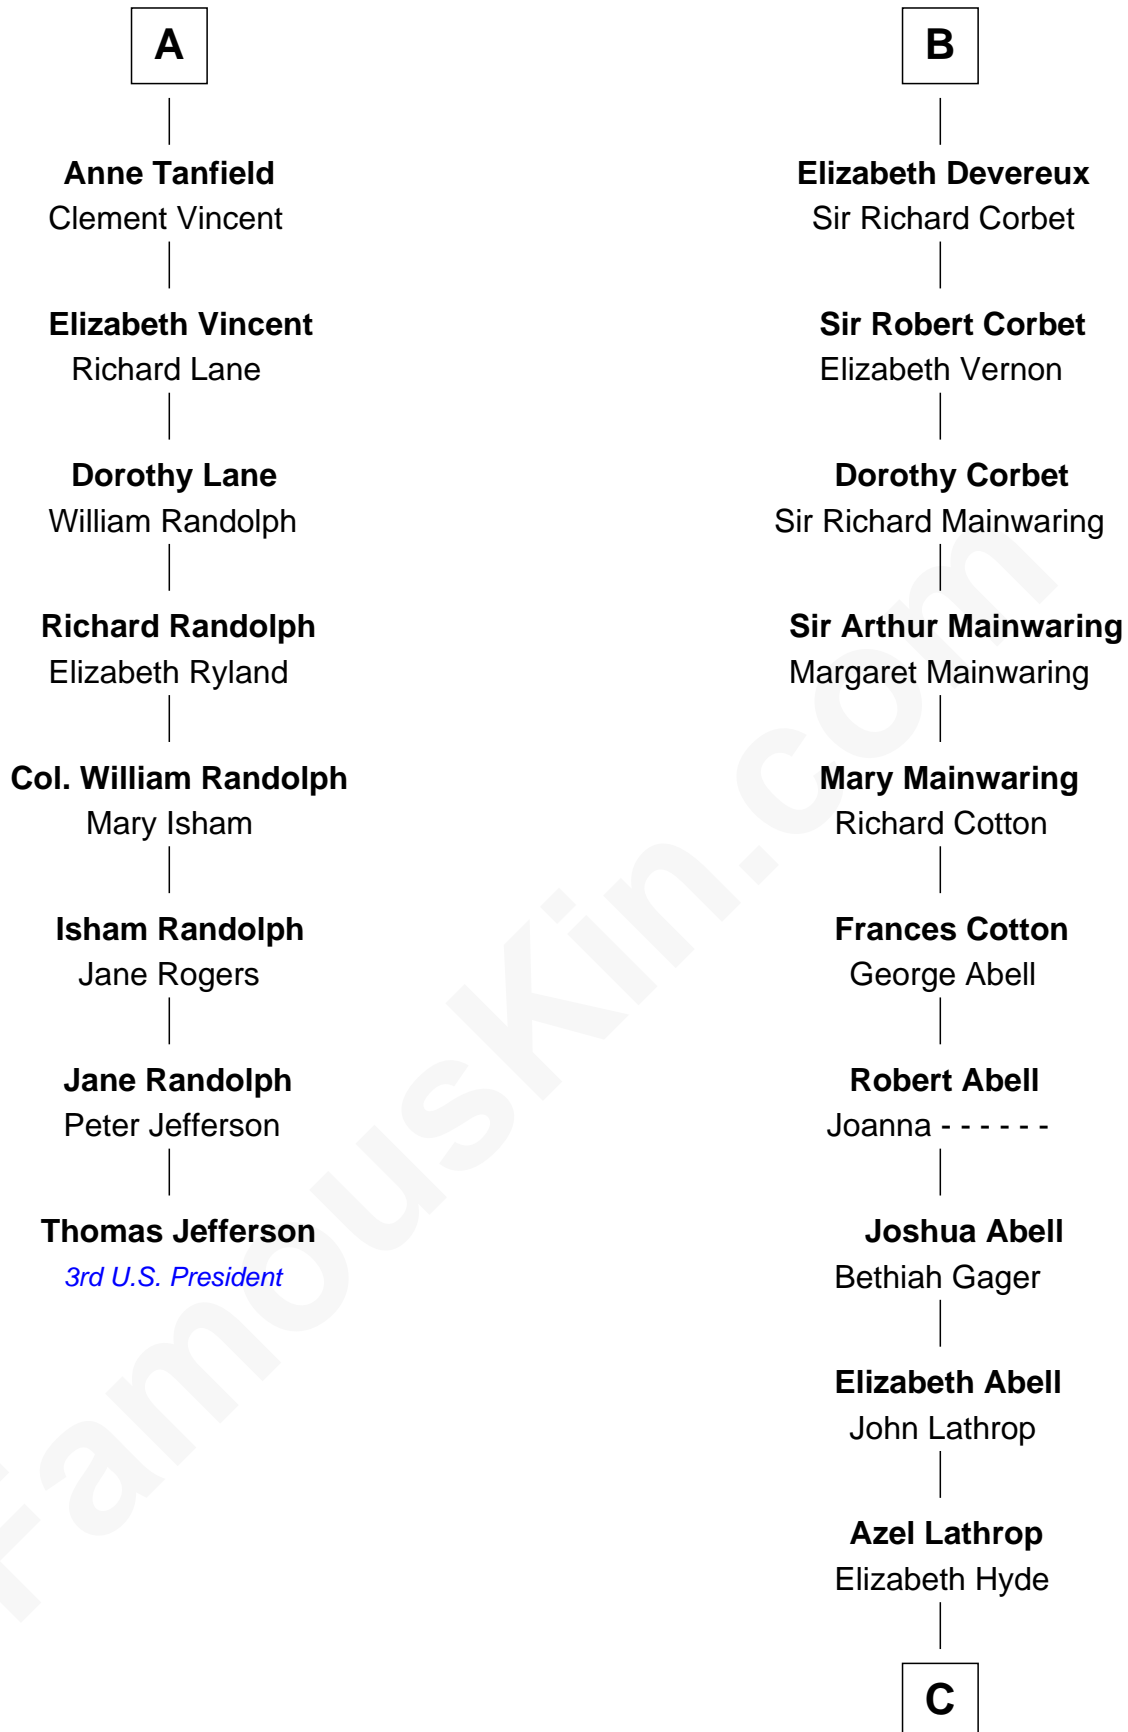

FamousKin.com

Relationship Chart of

Thomas Jefferson

3rd U.S. President and Signer of the Declaration of Independence

14th cousin 6 times removed of

Marjorie Post

Founder of General Foods

Sir Hugh I de Audley

Frances Tanfield
Bridget Cave

A

Hugh de Audley
Margaret de Clare

Margaret de Audley
Ralph de Stafford

Elizabeth de Stafford
John de Ferrers

Robert de Ferrers
Margaret Despencer

Sir Edmund Ferrers
Ellen Roche

Sir William Ferrers
Elizabeth Belknap

Anne Ferrers
Sir Walter Devereux

B

C

Erastus Lathrop

Sarah Bailey

Caroline Cushman Lathrop

Charles Rollin Post