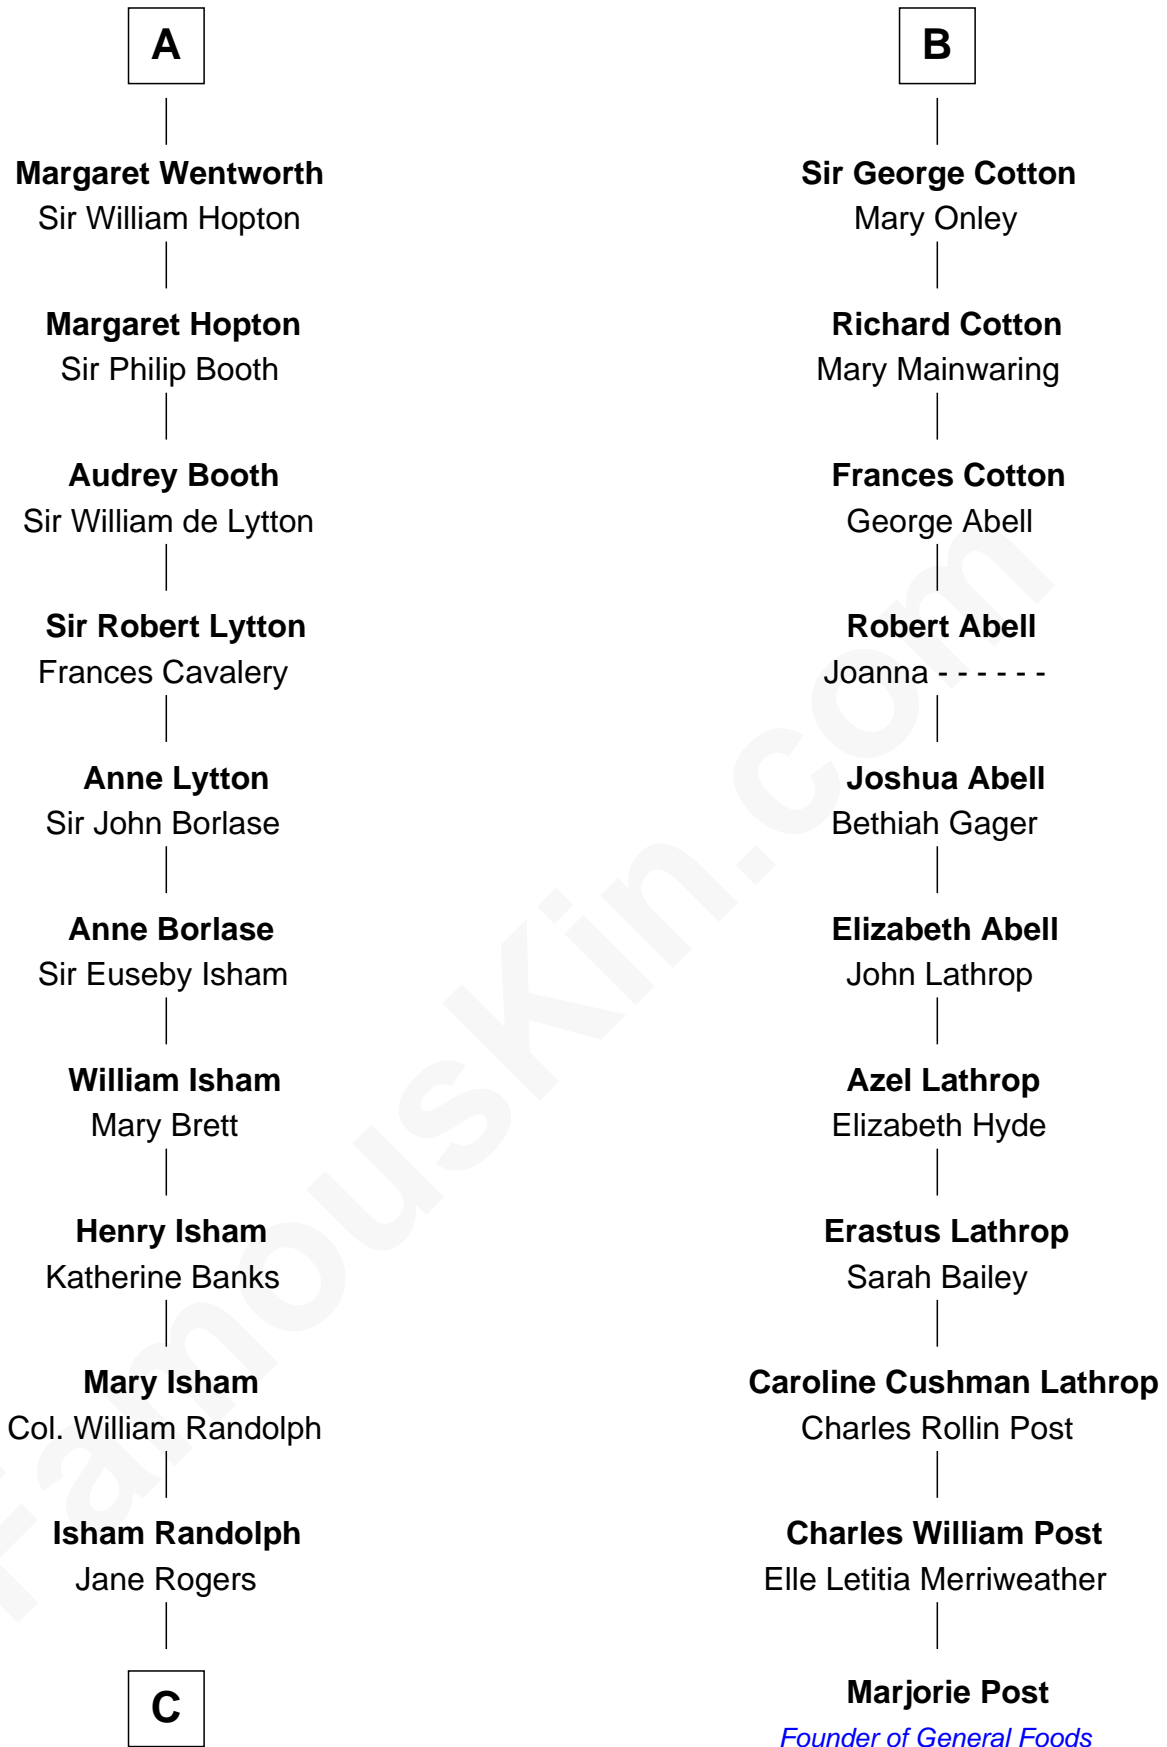

## Relationship Chart of

### Thomas Jefferson

3rd U.S. President and Signer of the Declaration of Independence

17th cousin 1 time removed of

#### Sir William de Ferrers

**C**

—  
**Jane Randolph**

Peter Jefferson

—  
**Thomas Jefferson**

*3rd U.S. President*

FamousKin.com