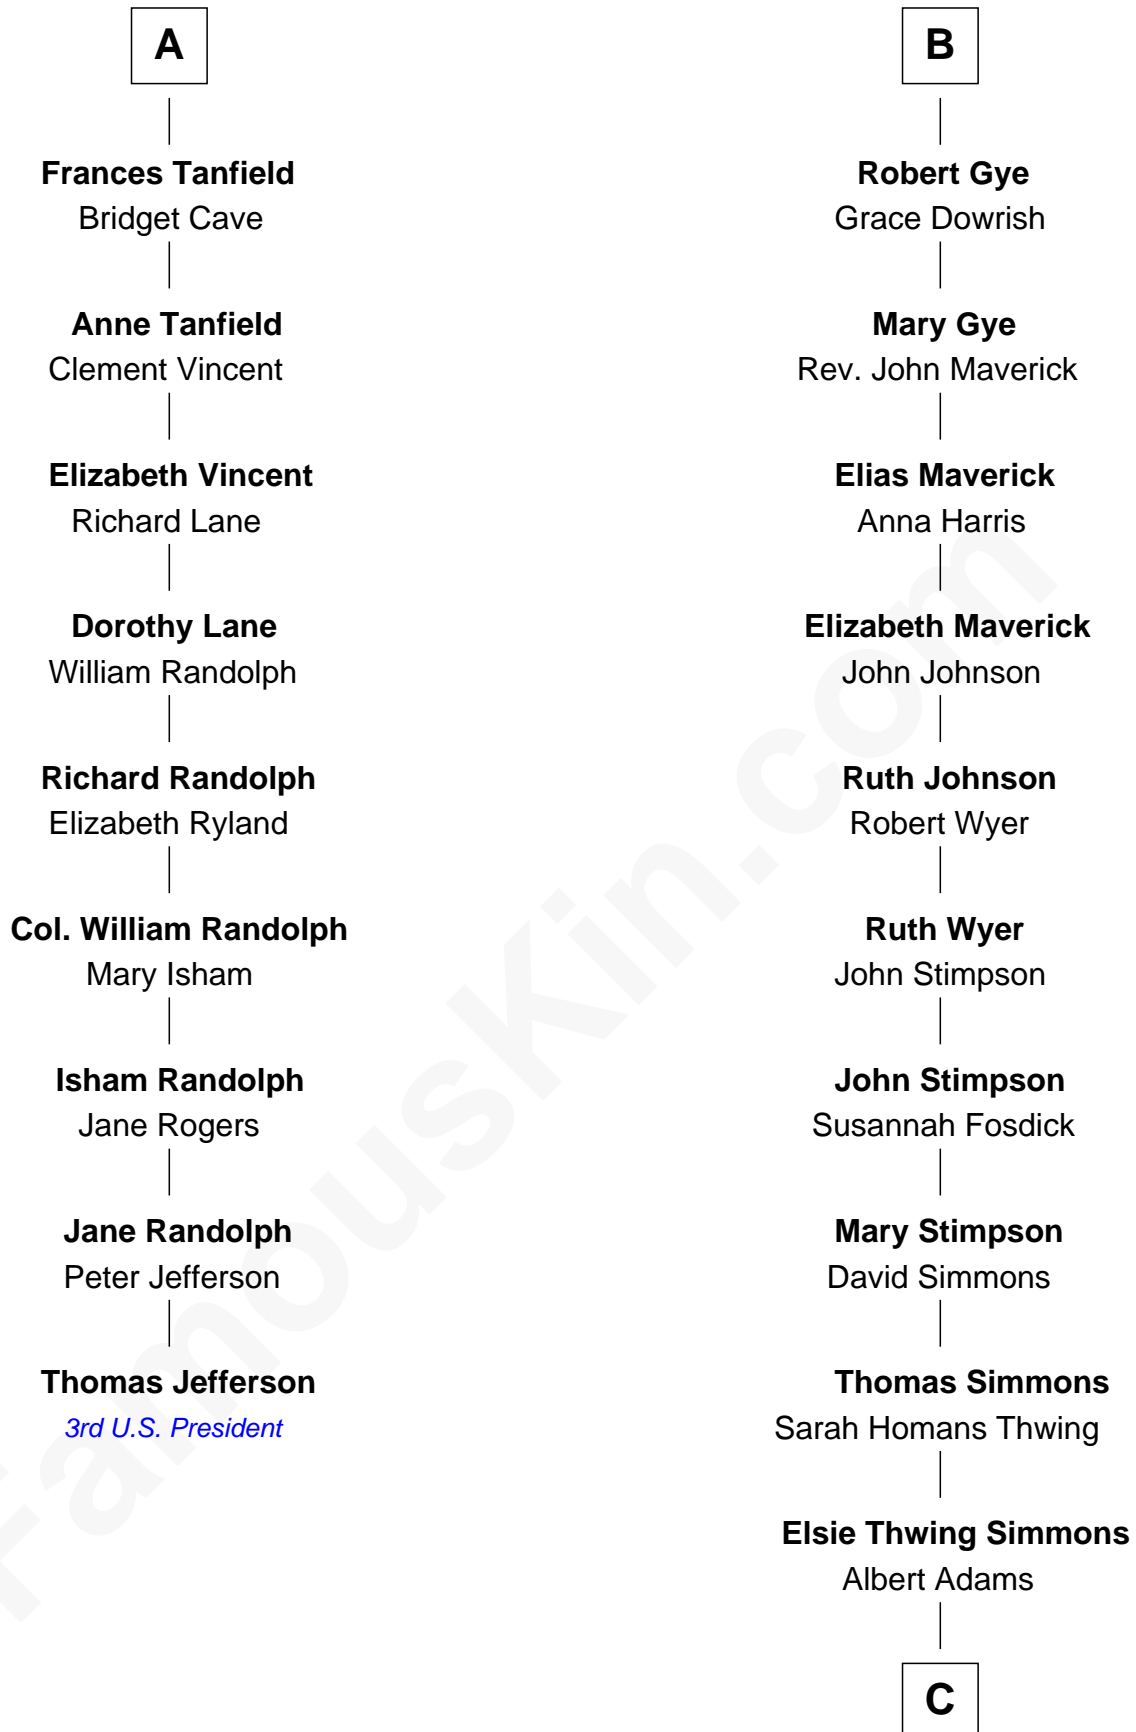

FamousKin.com

Relationship Chart of

Thomas Jefferson

3rd U.S. President and Signer of the Declaration of Independence

15th cousin 4 times removed of

Pete Seeger

American Folk Singer

Henry Plantagenet

Maud de Chaworth

C

Elsie Simmons Adams

Charles Louis Seeger

Charles Louis Seeger

Constance de Clyver Edson

Pete Seeger

American Folk Singer