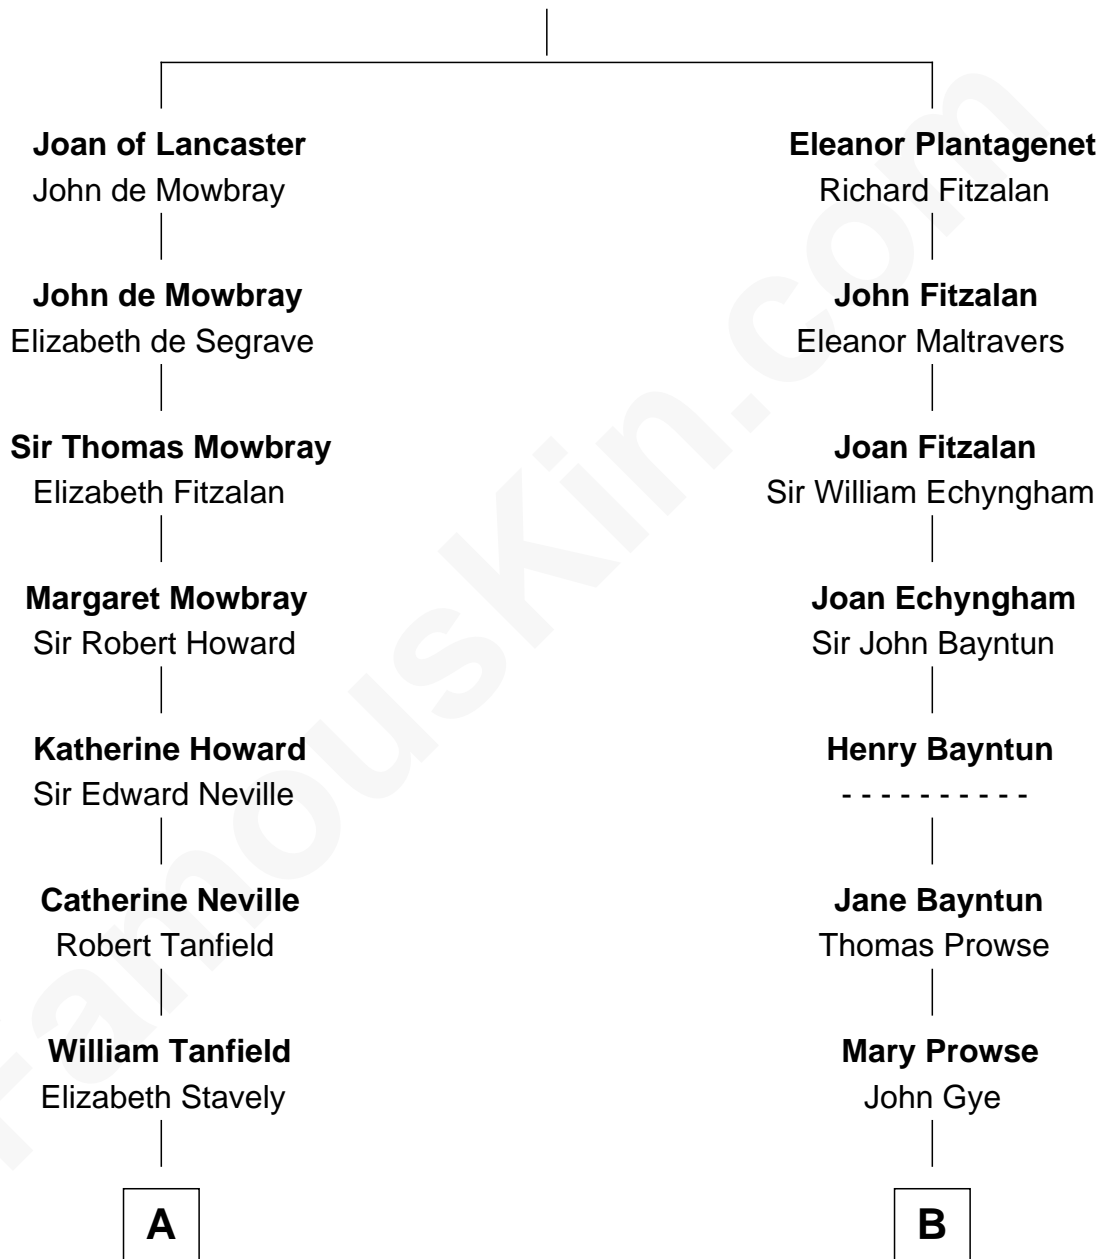

FamousKin.com

Relationship Chart of

Thomas Jefferson

3rd U.S. President and Signer of the Declaration of Independence

15th cousin 4 times removed of

Pete Seeger

American Folk Singer

Henry Plantagenet

Maud de Chaworth

C

Elsie Simmons Adams

Charles Louis Seeger

Charles Louis Seeger

Constance de Clyver Edson

Pete Seeger

American Folk Singer