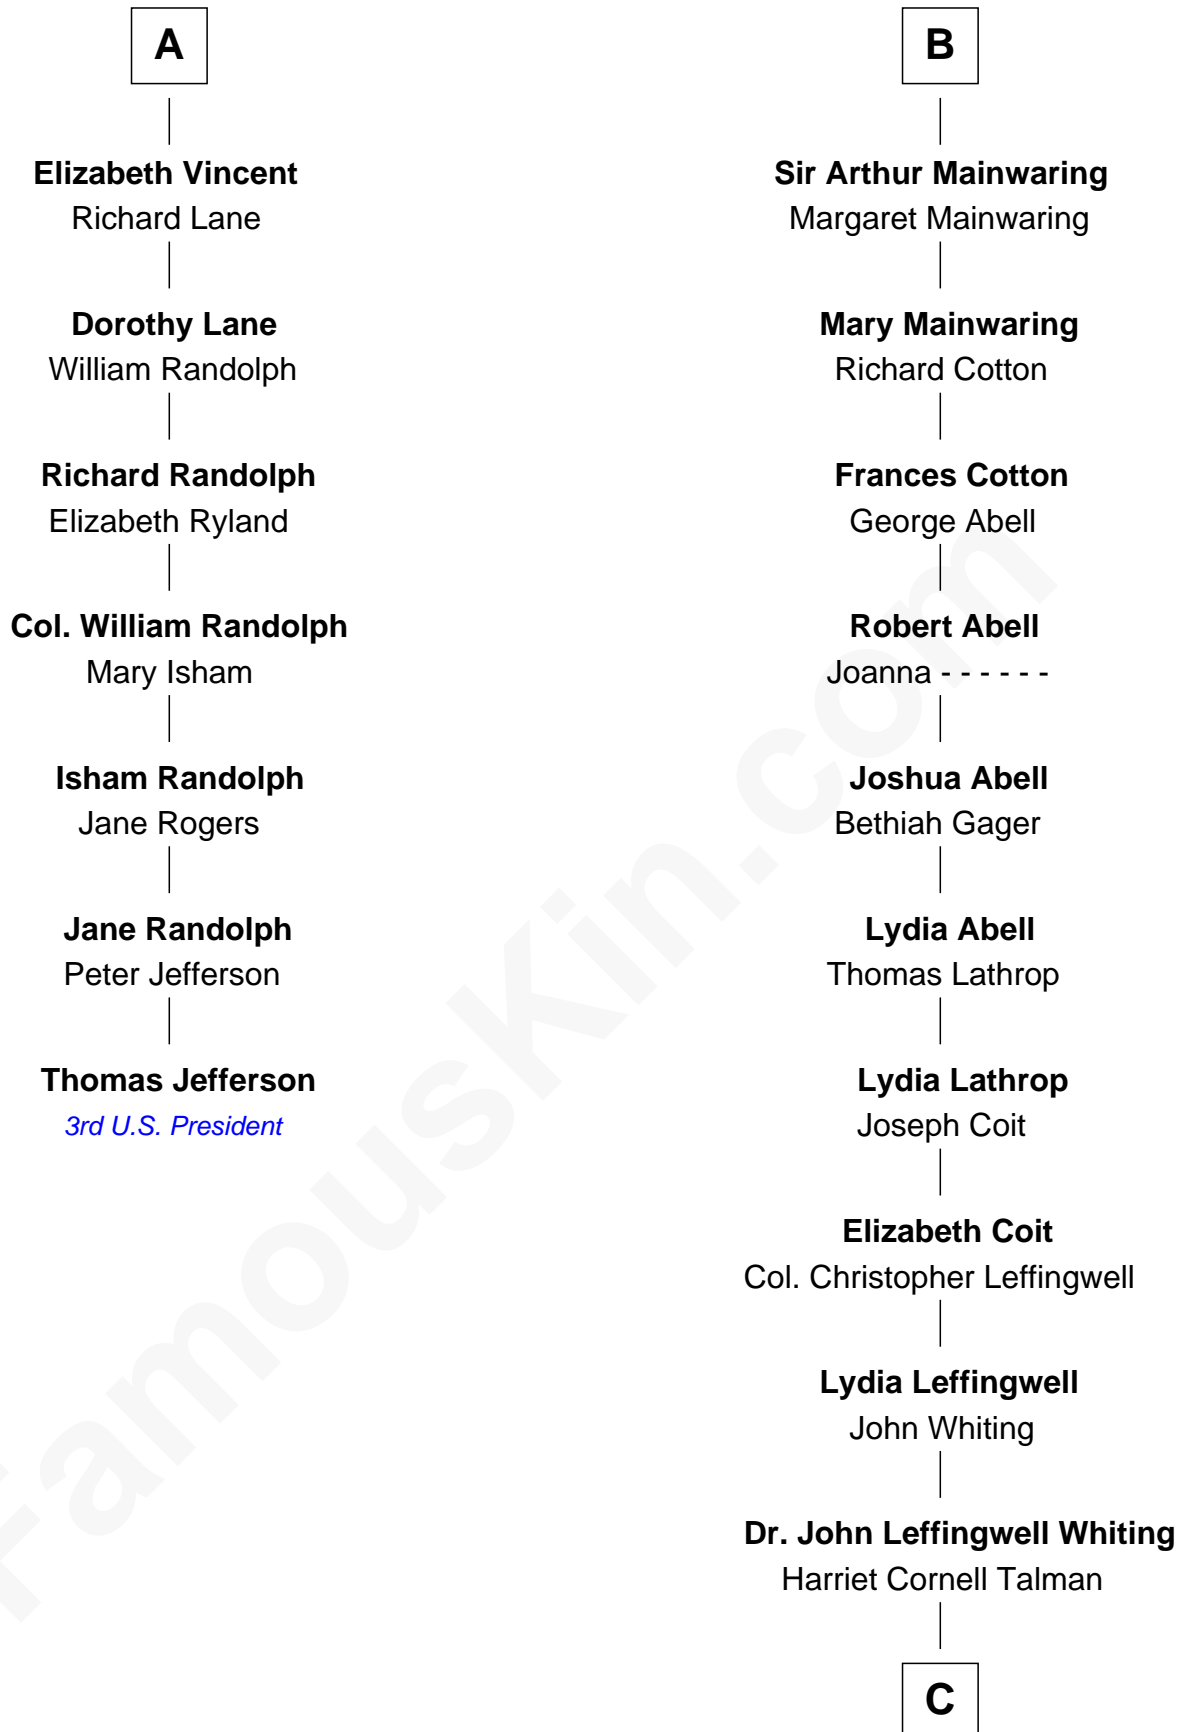

## Relationship Chart of

### Thomas Jefferson

3rd U.S. President and Signer of the Declaration of Independence

13th cousin 8 times removed of

**Adlai Stevenson III**

U.S. Senator from Illinois

**C**

|  
**John Talman Whiting**

Mary Sophia Hill

|  
**Mary DeGama Whiting**

William Borden

|  
**John Borden**

Ellen Wallace Waller

|  
**Ellen Borden**

Adlai Ewing Stevenson

|  
**Adlai Stevenson III**

*U.S. Senator from Illinois*