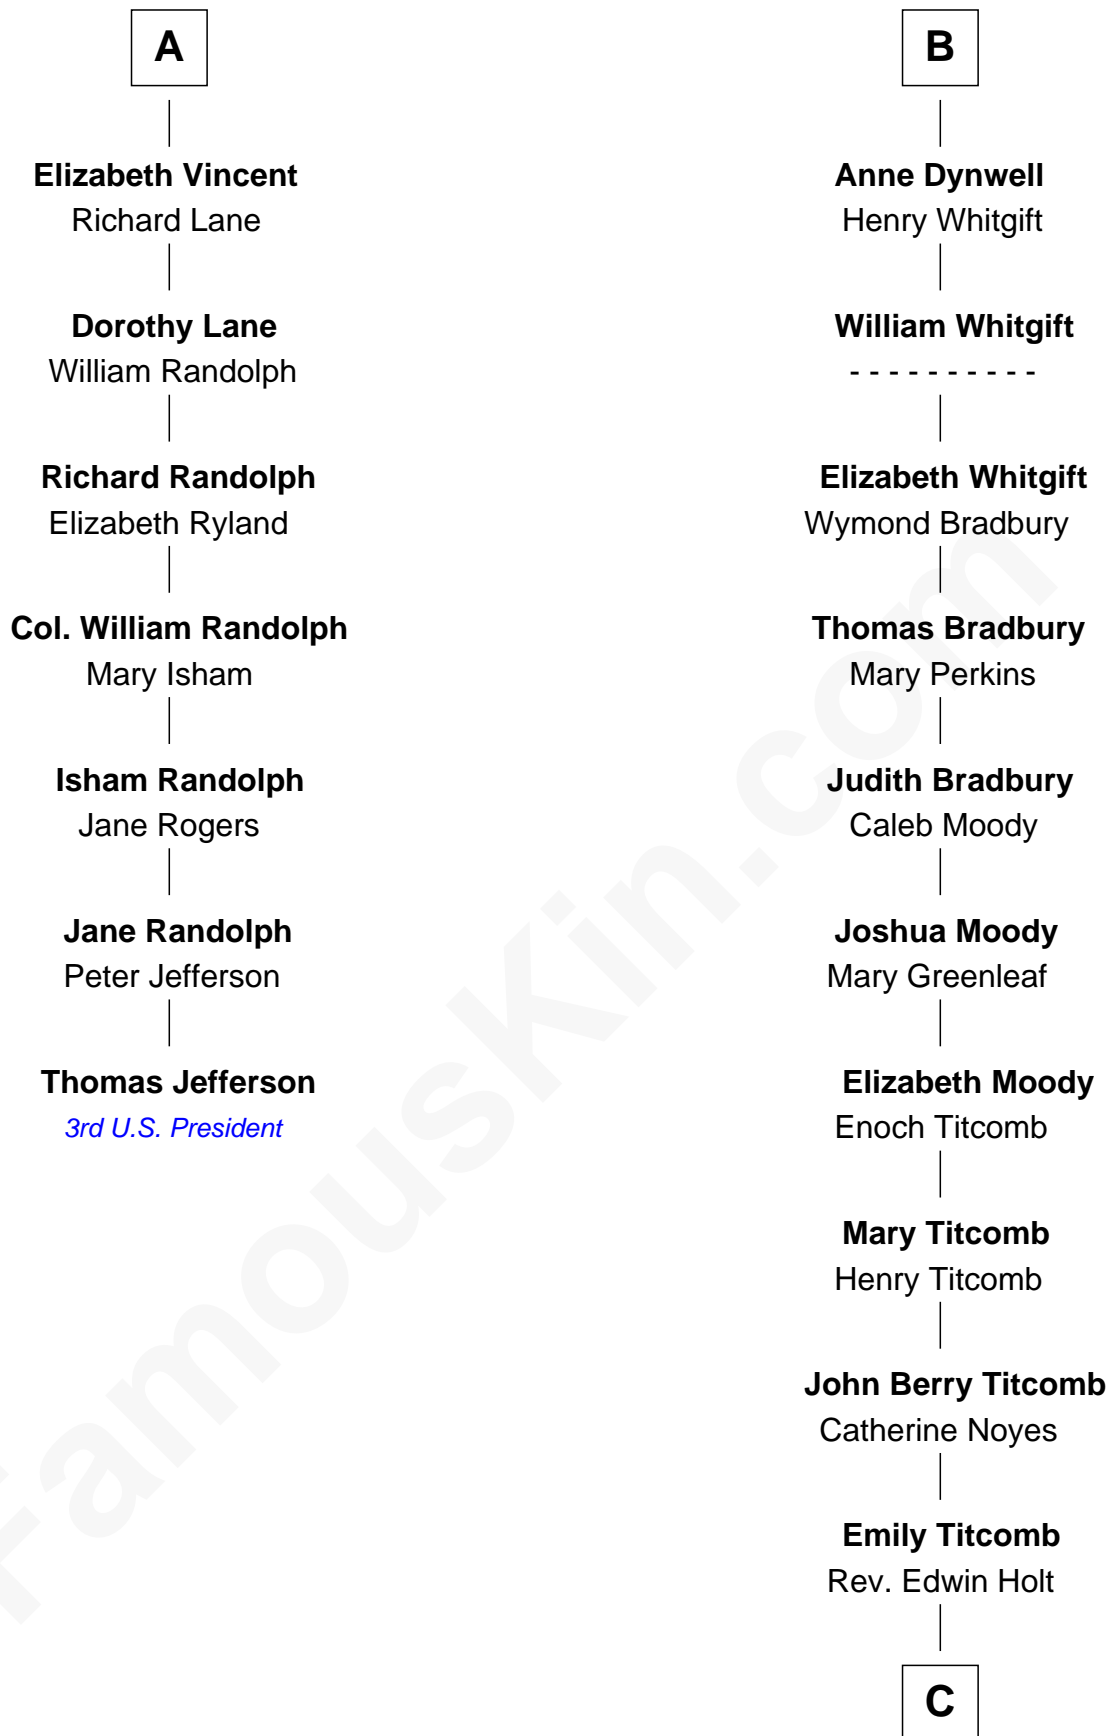

FamousKin.com

Relationship Chart of

Thomas Jefferson

3rd U.S. President and Signer of the Declaration of Independence

13th cousin 8 times removed of

Linda Hamilton

TV and Movie Actress

Sir Henry de Percy

Idoine de Clifford

C

—
Stephen P. Holt
Aurelia Morgan Grimes

—
Taylor Holt
Frances Kyle

—
Dr. Richard Huckstep Holt
Mildred Alberta Derby

—
Barbara Kyle Holt
Dr. Carroll Stanford Hamilton

—
Linda Hamilton
TV and Movie Actress