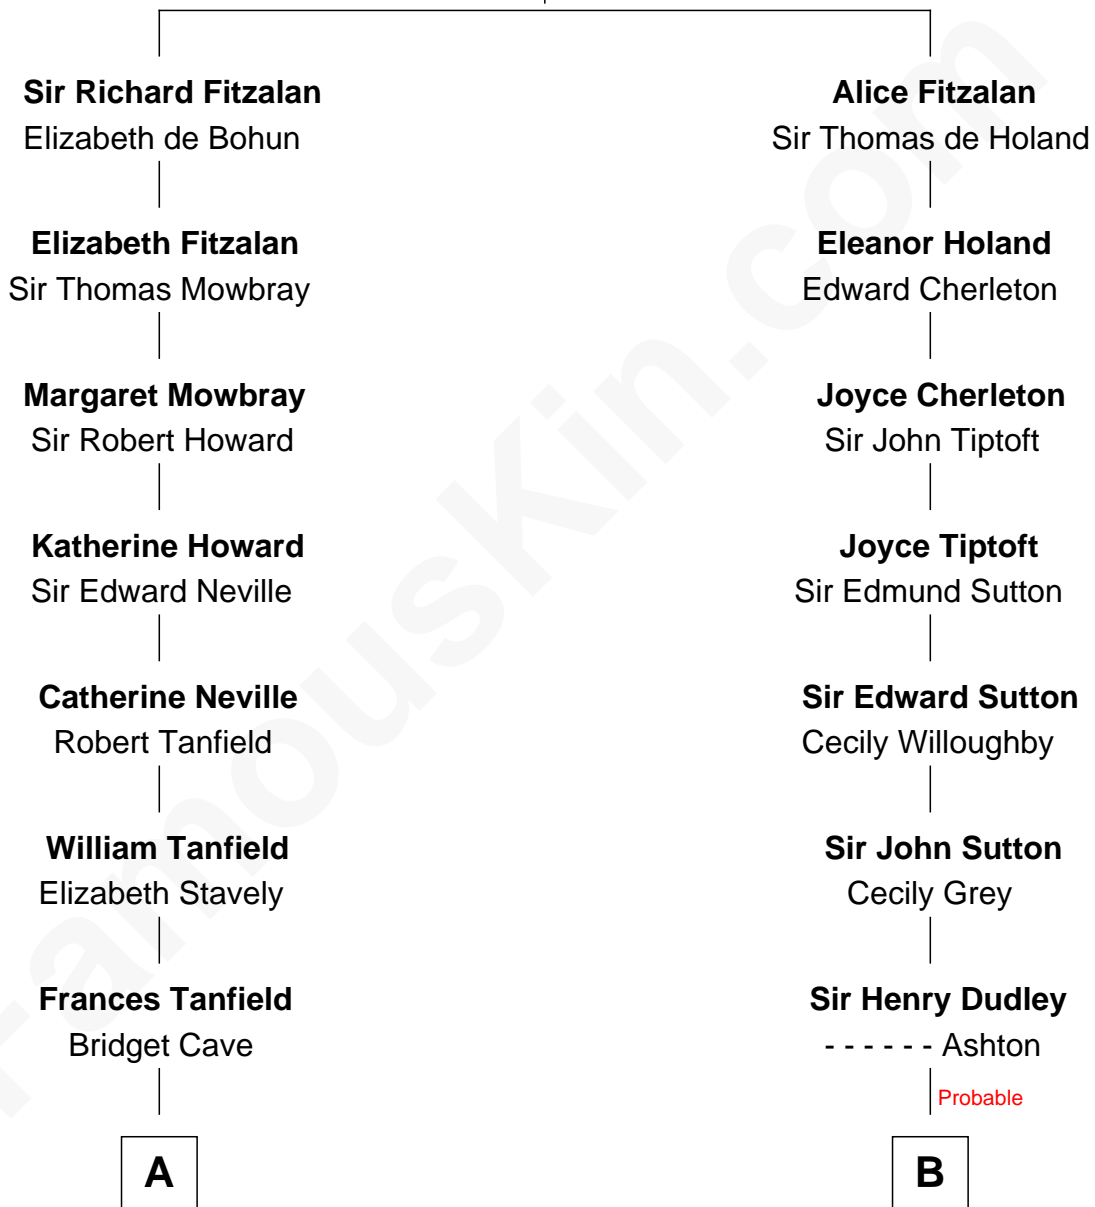

FamousKin.com

Relationship Chart of

Thomas Jefferson

3rd U.S. President and Signer of the Declaration of Independence

14th cousin 6 times removed of

Keri Russell

TV and Movie Actress

Richard Fitzalan
Eleanor Plantagenet

C

Karl Joseph Fish
Mary Emma McNeil

Emma Inez Fish
Kermit Sylvester Stephens

Stephanie Stephens
David Harold Russell

Keri Russell
TV and Movie Actress