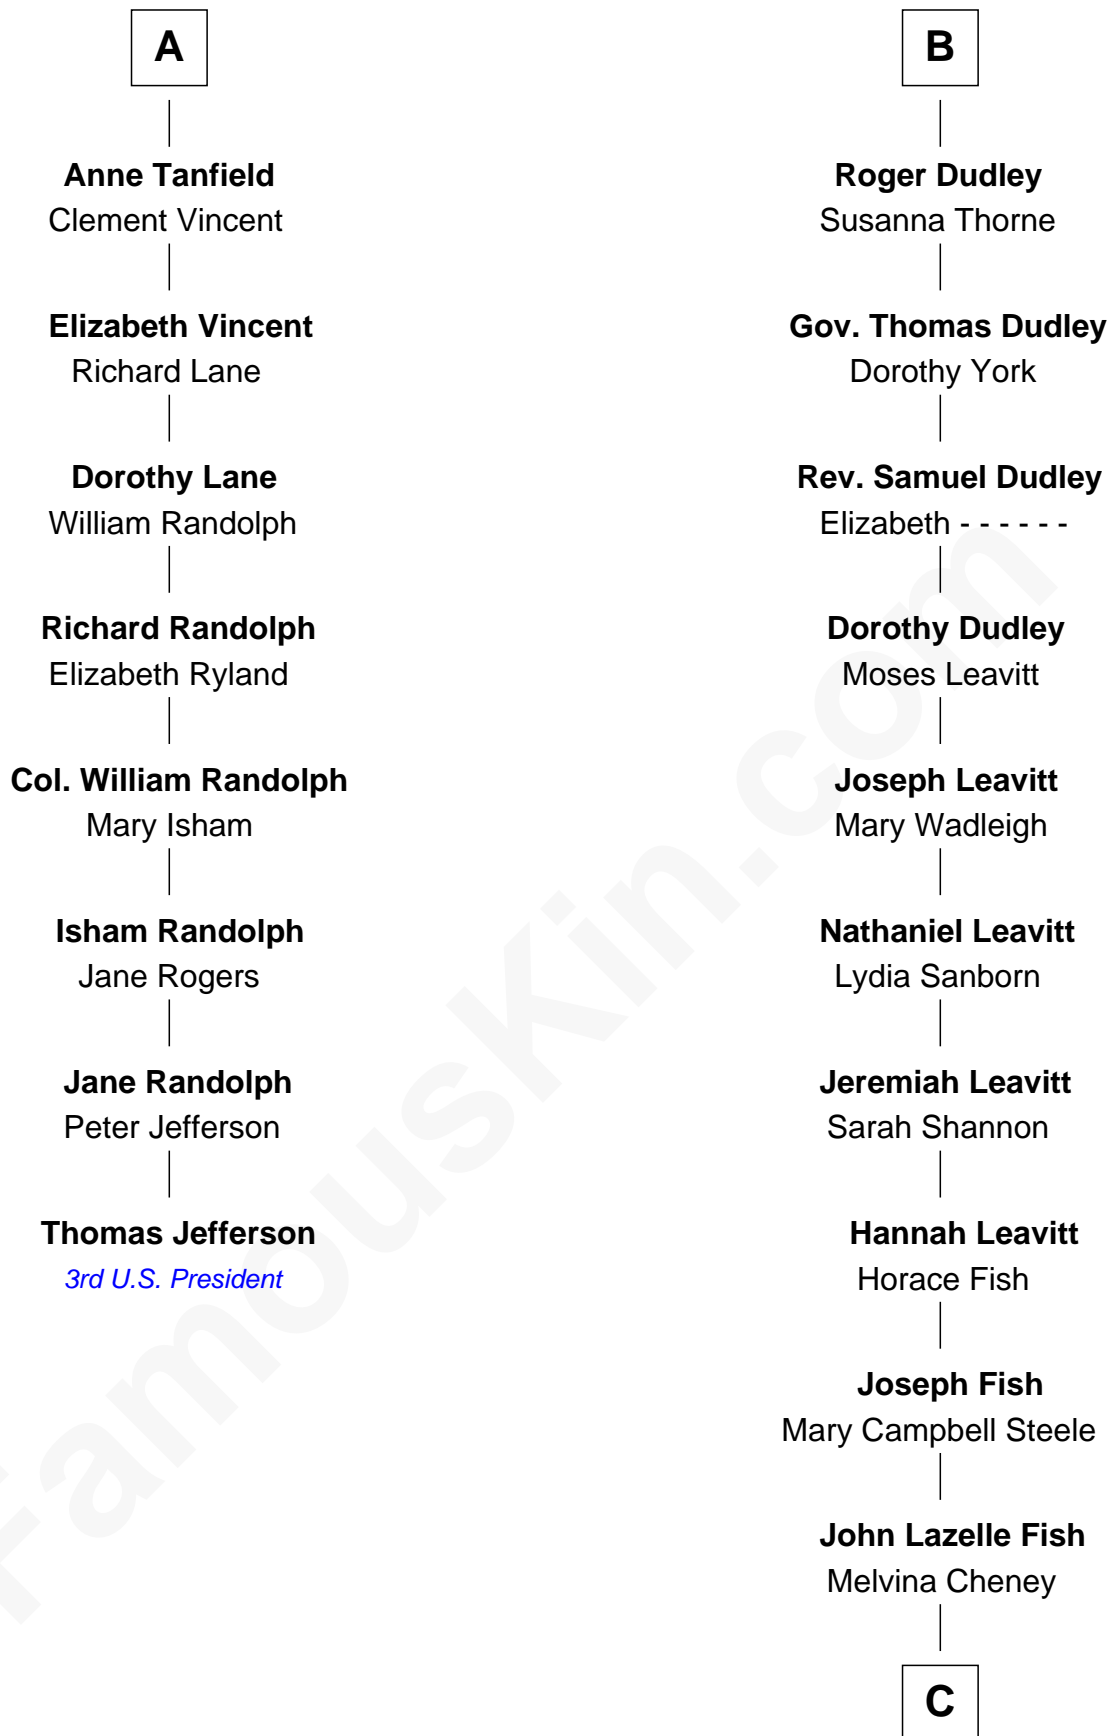

FamousKin.com

Relationship Chart of

Thomas Jefferson

3rd U.S. President and Signer of the Declaration of Independence

14th cousin 6 times removed of

Keri Russell

TV and Movie Actress

Richard Fitzalan
Eleanor Plantagenet

C

Karl Joseph Fish
Mary Emma McNeil

Emma Inez Fish
Kermit Sylvester Stephens

Stephanie Stephens
David Harold Russell

Keri Russell
TV and Movie Actress