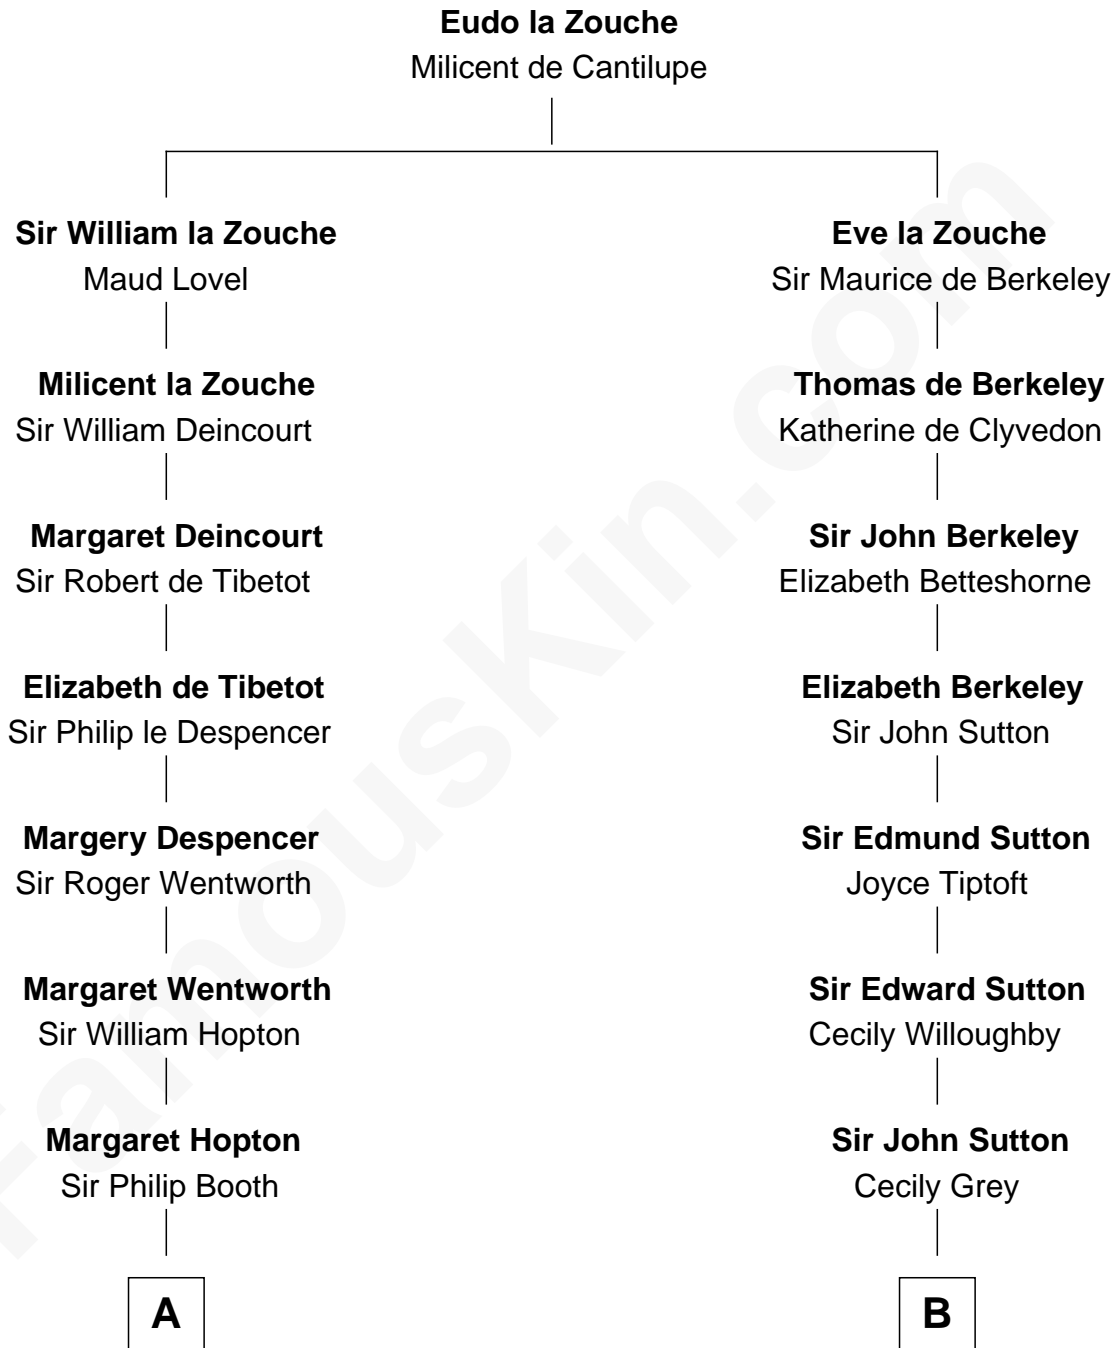

## Relationship Chart of

### Thomas Jefferson

3rd U.S. President and Signer of the Declaration of Independence

16th cousin 5 times removed of

**Keri Russell**

TV and Movie Actress

C

**John Lazelle Fish**

Melvina Cheney

**Karl Joseph Fish**

Mary Emma McNeil

**Emma Inez Fish**

Kermit Sylvester Stephens

**Stephanie Stephens**

David Harold Russell

**Keri Russell**

*TV and Movie Actress*