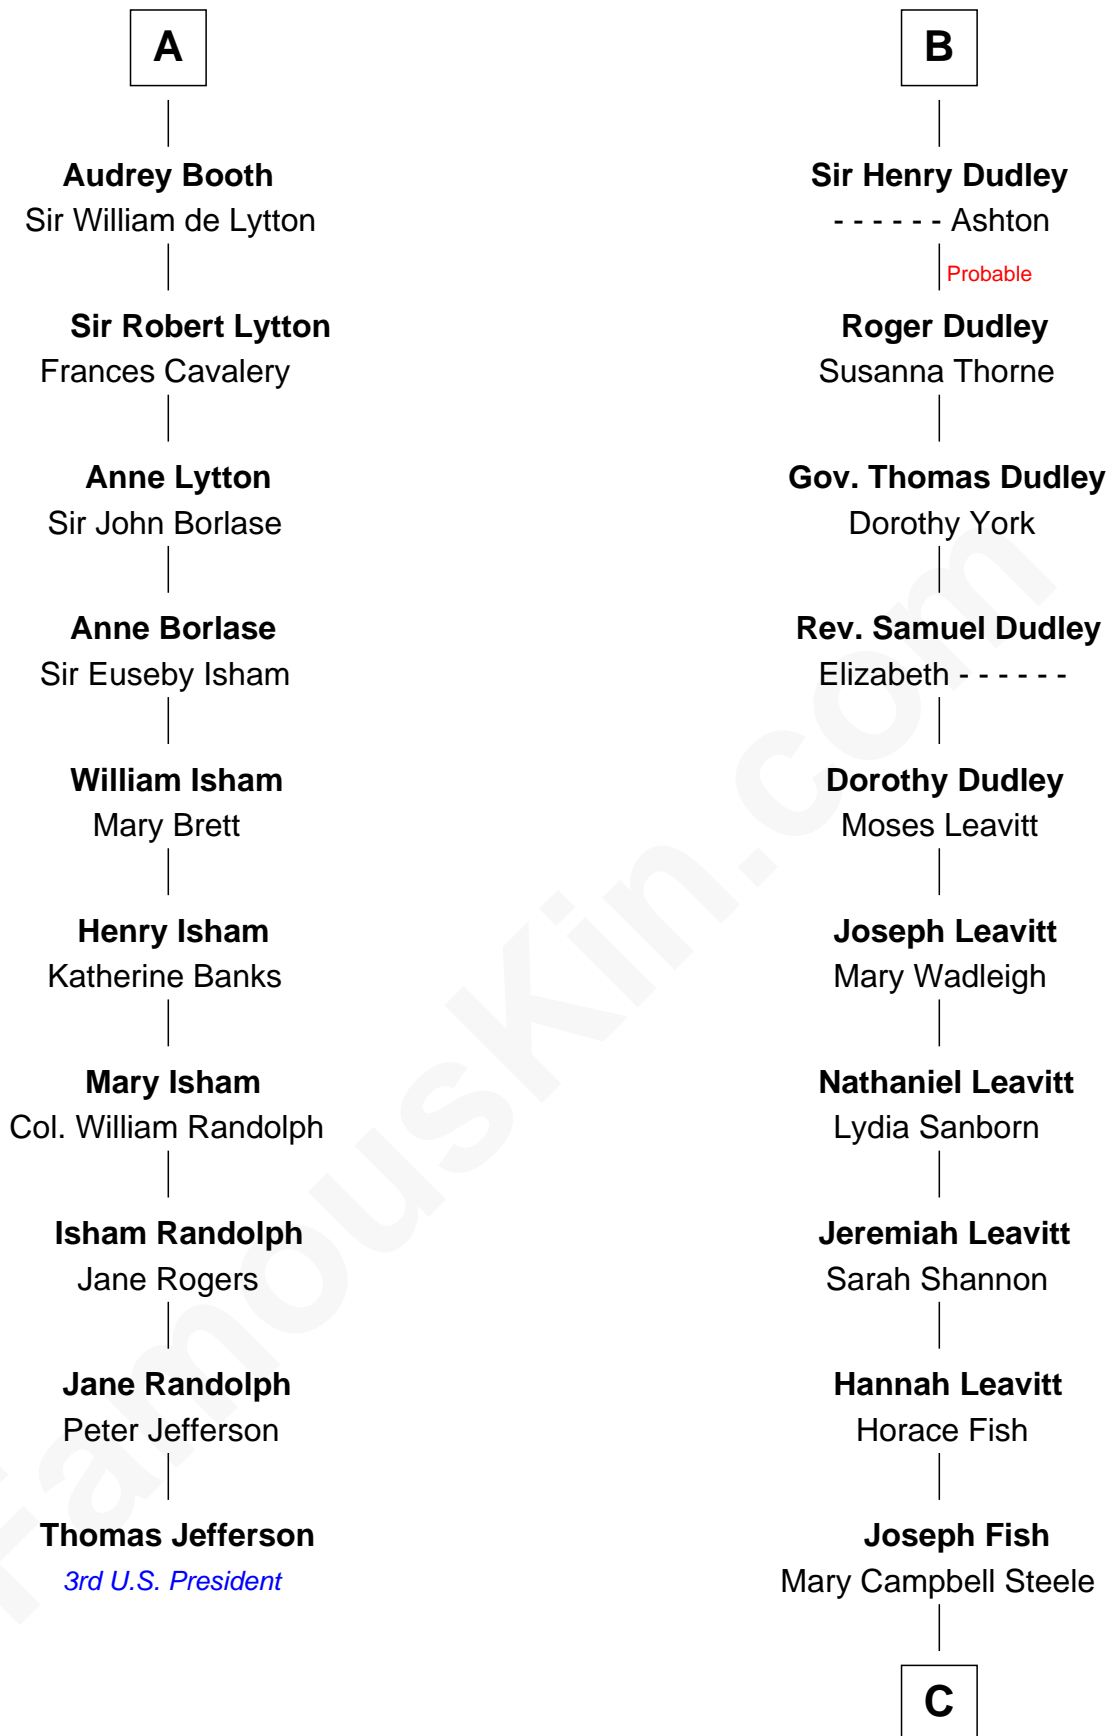

## Relationship Chart of

### Thomas Jefferson

3rd U.S. President and Signer of the Declaration of Independence

16th cousin 5 times removed of

**Keri Russell**

TV and Movie Actress

C

**John Lazelle Fish**

Melvina Cheney

**Karl Joseph Fish**

Mary Emma McNeil

**Emma Inez Fish**

Kermit Sylvester Stephens

**Stephanie Stephens**

David Harold Russell

**Keri Russell**

*TV and Movie Actress*