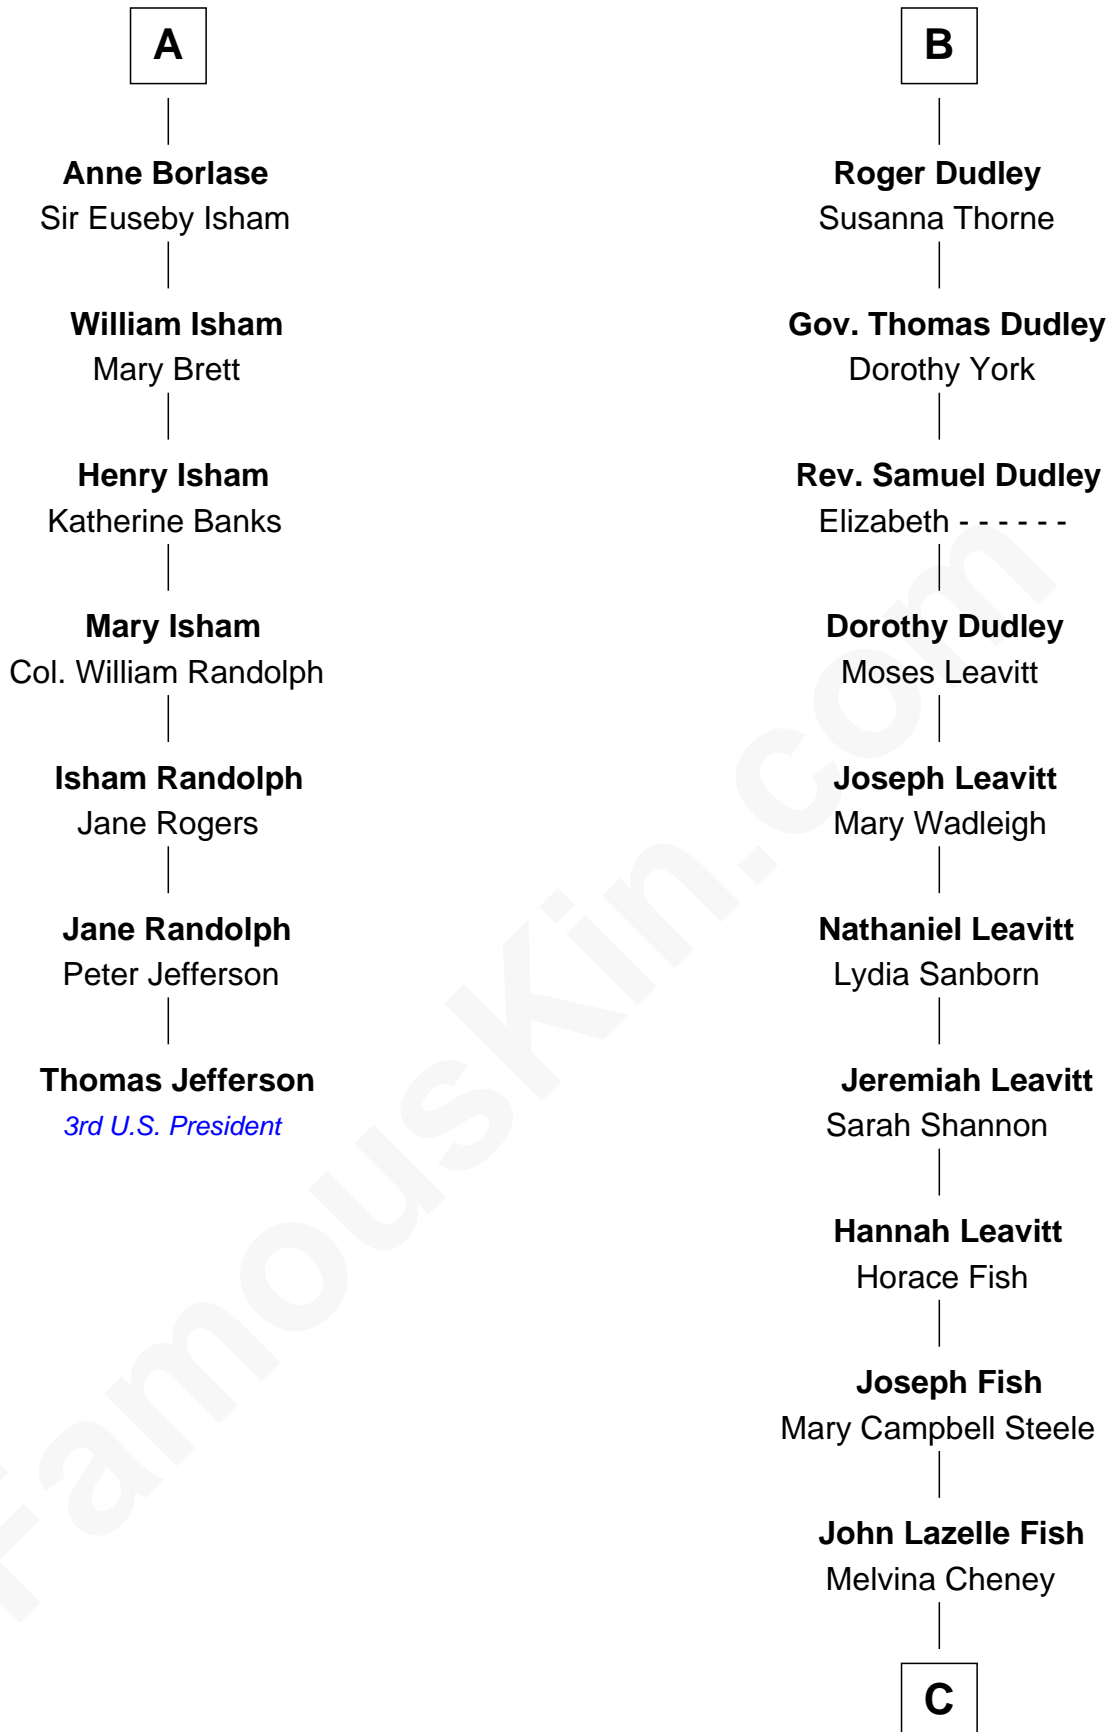

FamousKin.com

Relationship Chart of

Thomas Jefferson

3rd U.S. President and Signer of the Declaration of Independence

13th cousin 7 times removed of

Keri Russell

TV and Movie Actress

Sir Philip le Despencer

Elizabeth - - - - -

Sir Philip le Despencer

Elizabeth de Tibetot

Margery Despencer

Sir Roger Wentworth

Margaret Wentworth

Sir William Hopton

Margaret Hopton

Sir Edward Sutton

Cecily Willoughby

Sir John Sutton

Cecily Grey

Sir Henry Dudley

- - - - - Ashton

Probable

B

C

Karl Joseph Fish

Mary Emma McNeil

Emma Inez Fish

Kermit Sylvester Stephens

Stephanie Stephens

David Harold Russell

Keri Russell