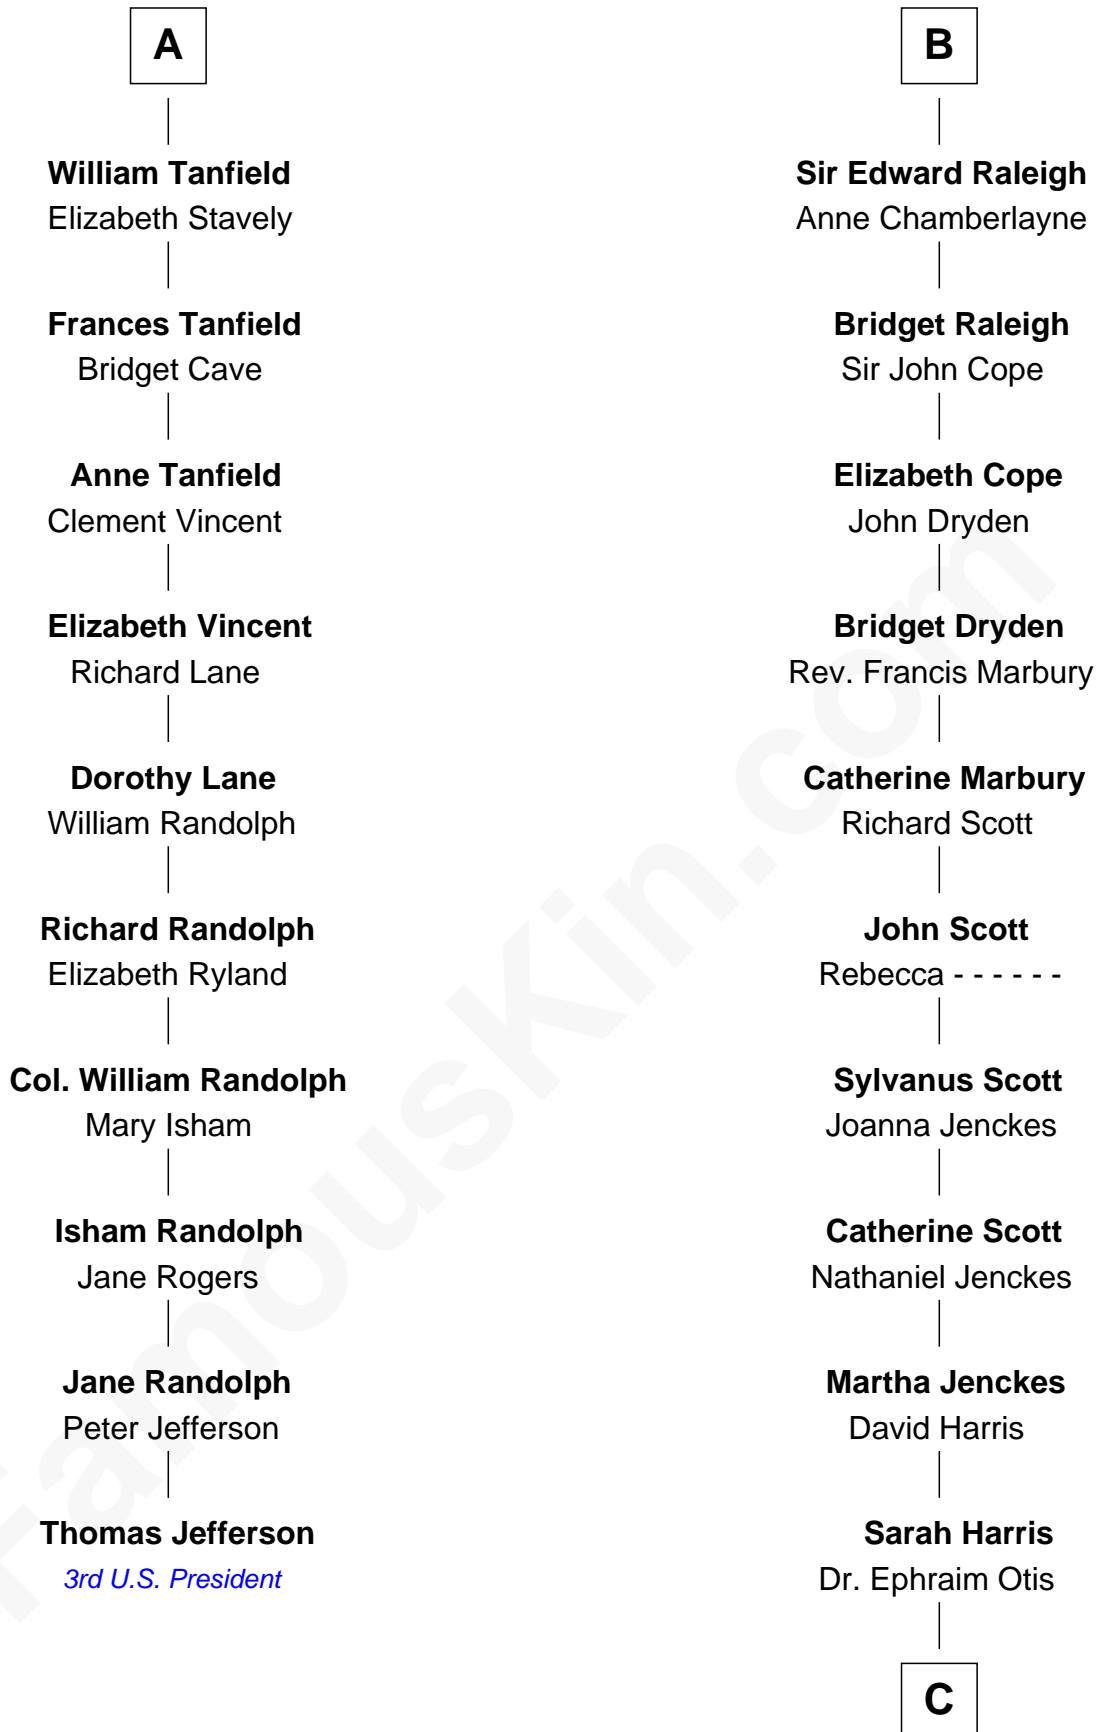

FamousKin.com

Relationship Chart of

Thomas Jefferson

3rd U.S. President and Signer of the Declaration of Independence

16th cousin 5 times removed of

Amelia Earhart
Aviation Pioneer

C

Dr. Ephraim Otis

Mary Cornell

Isaac Otis

Caroline Abigail Curtis

Alfred Gideon Otis

Amelia Josephine Harres

Amelia Otis

Edwin Stanton Earhart

Amelia Earhart