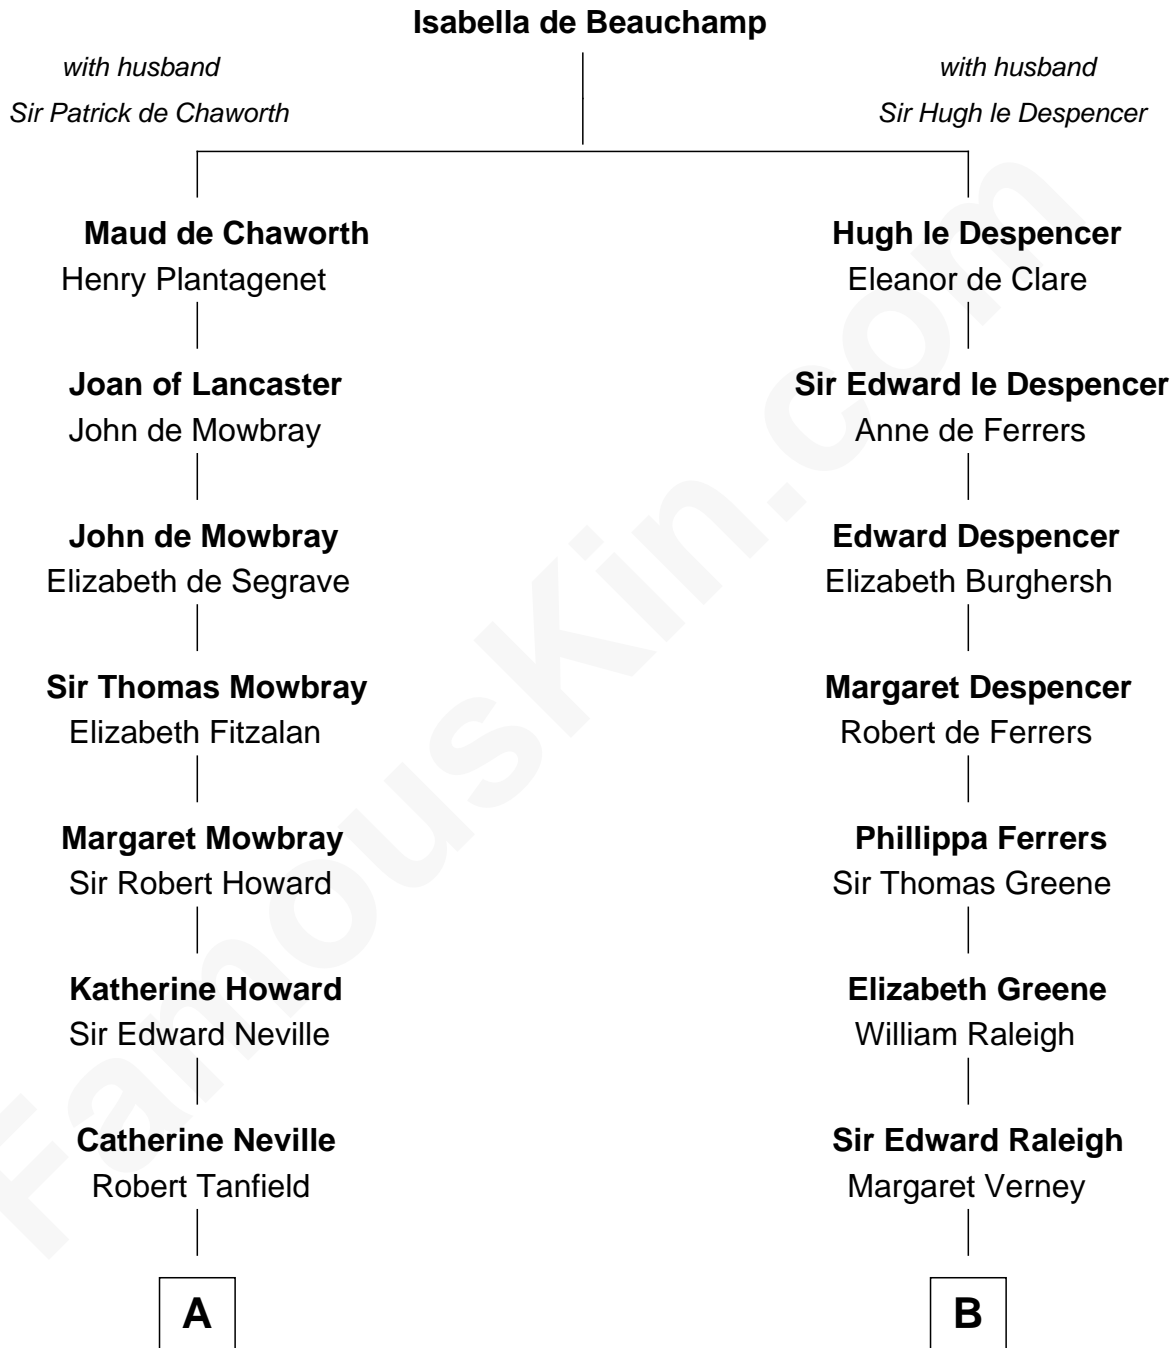

FamousKin.com

Relationship Chart of

Thomas Jefferson

3rd U.S. President and Signer of the Declaration of Independence

16th cousin 5 times removed of

Amelia Earhart
Aviation Pioneer

C

Dr. Ephraim Otis

Mary Cornell

Isaac Otis

Caroline Abigail Curtis

Alfred Gideon Otis

Amelia Josephine Harres

Amelia Otis

Edwin Stanton Earhart

Amelia Earhart