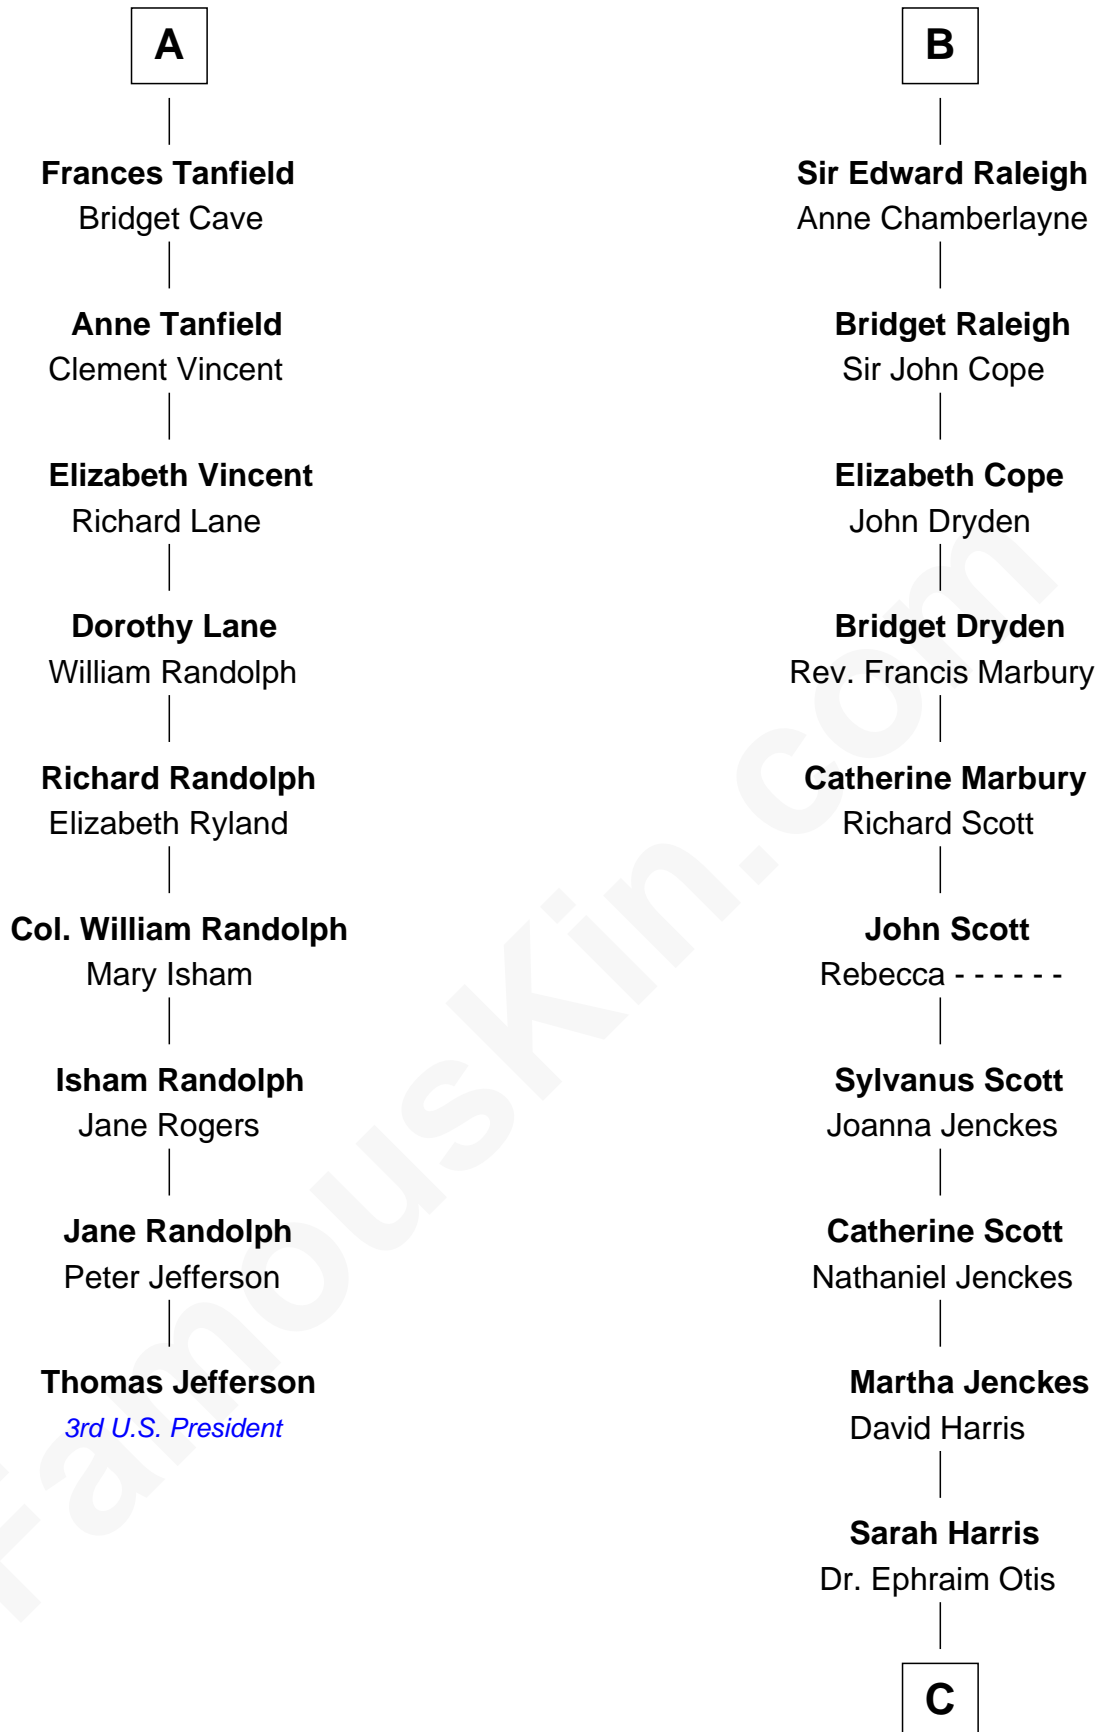

### Thomas Jefferson

3rd U.S. President and Signer of the Declaration of Independence

15th cousin 6 times removed of

**Amelia Earhart**  
Aviation Pioneer

**Humphrey de Bohun**  
Elizabeth Plantagenet

**Sir William de Bohun**  
Elizabeth de Badlesmere

**Elizabeth de Bohun**  
Sir Richard Fitzalan

**Elizabeth Fitzalan**  
Sir Thomas Mowbray

**Margaret Mowbray**  
Sir Robert Howard

**Katherine Howard**  
Sir Edward Neville

**Catherine Neville**  
Robert Tanfield

**William Tanfield**  
Elizabeth Stavely

**A**

**Eleanor de Bohun**  
Sir James le Boteler

**Pernel le Boteler**  
Sir Gilbert Talbot

**Sir Richard Talbot**  
Ankaret le Strange

**Mary Talbot**  
Sir Thomas Greene

**Sir Thomas Greene**  
Phillippa Ferrers

**Elizabeth Greene**  
William Raleigh

**Sir Edward Raleigh**  
Margaret Verney

**B**

**C**

**Dr. Ephraim Otis**

Mary Cornell

**Isaac Otis**