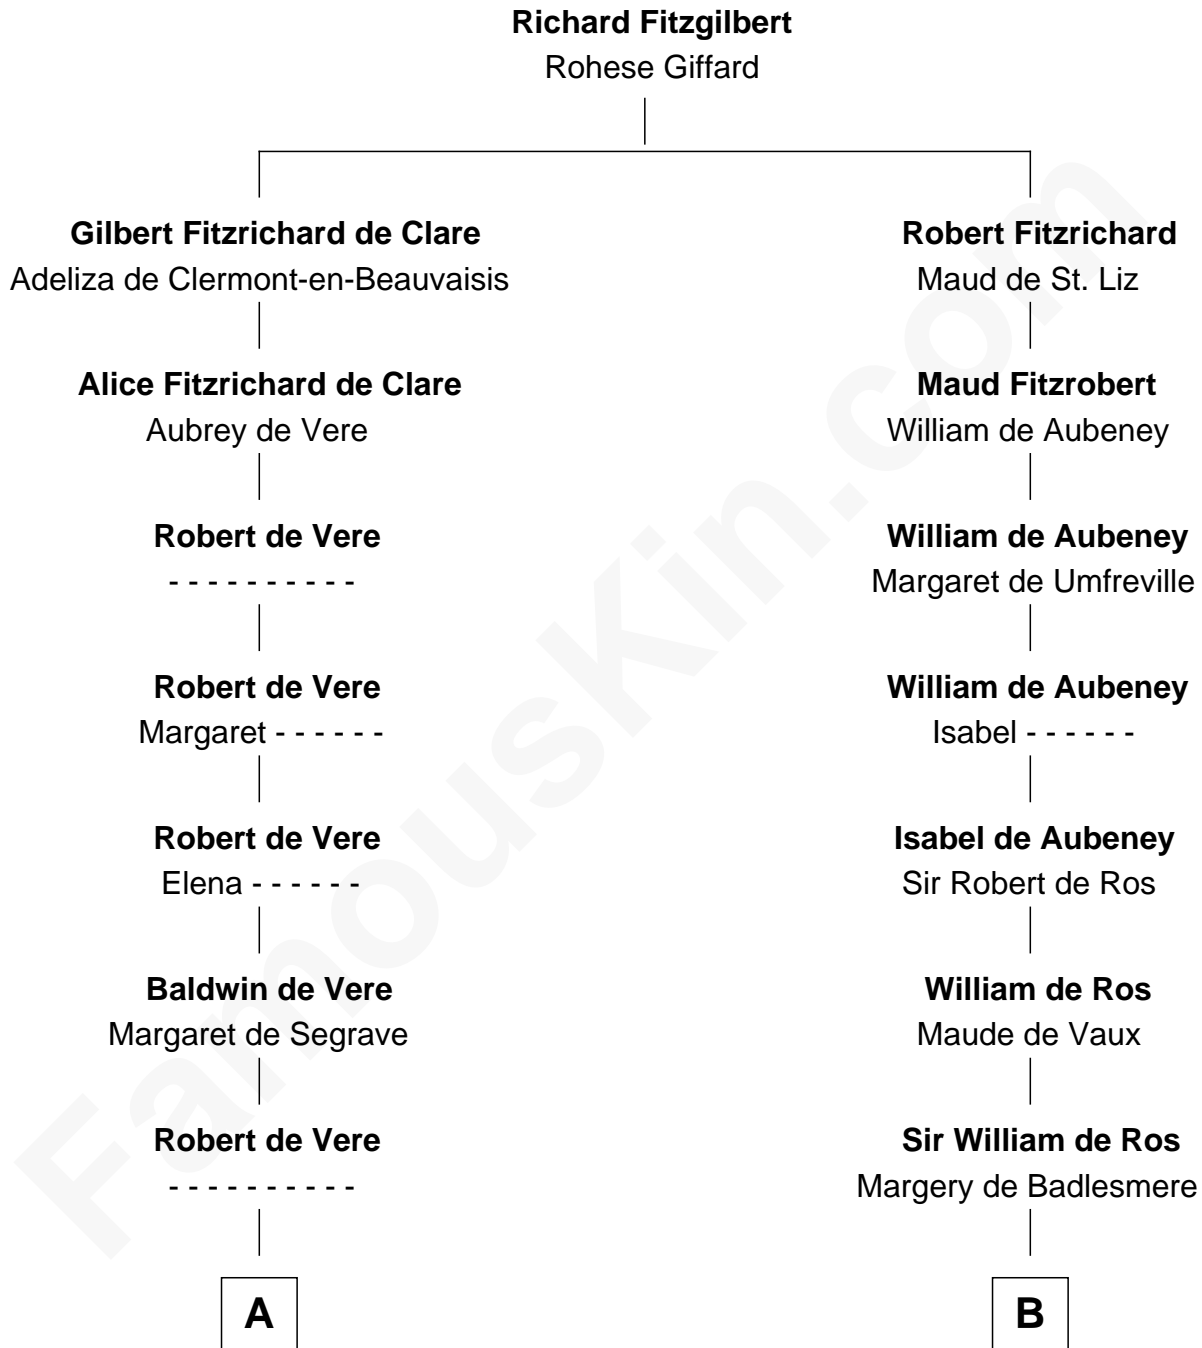

FamousKin.com

Relationship Chart of

Thomas Jefferson

3rd U.S. President and Signer of the Declaration of Independence

21st cousin of

William Henry Harrison

9th U.S. President

C

Henry Isham
Katherine Banks

Mary Isham
Col. William Randolph

Isham Randolph
Jane Rogers

Jane Randolph
Peter Jefferson

Thomas Jefferson
3rd U.S. President

D

Benjamin Harrison
Hannah Churchill

Benjamin Harrison
Elizabeth Burwell