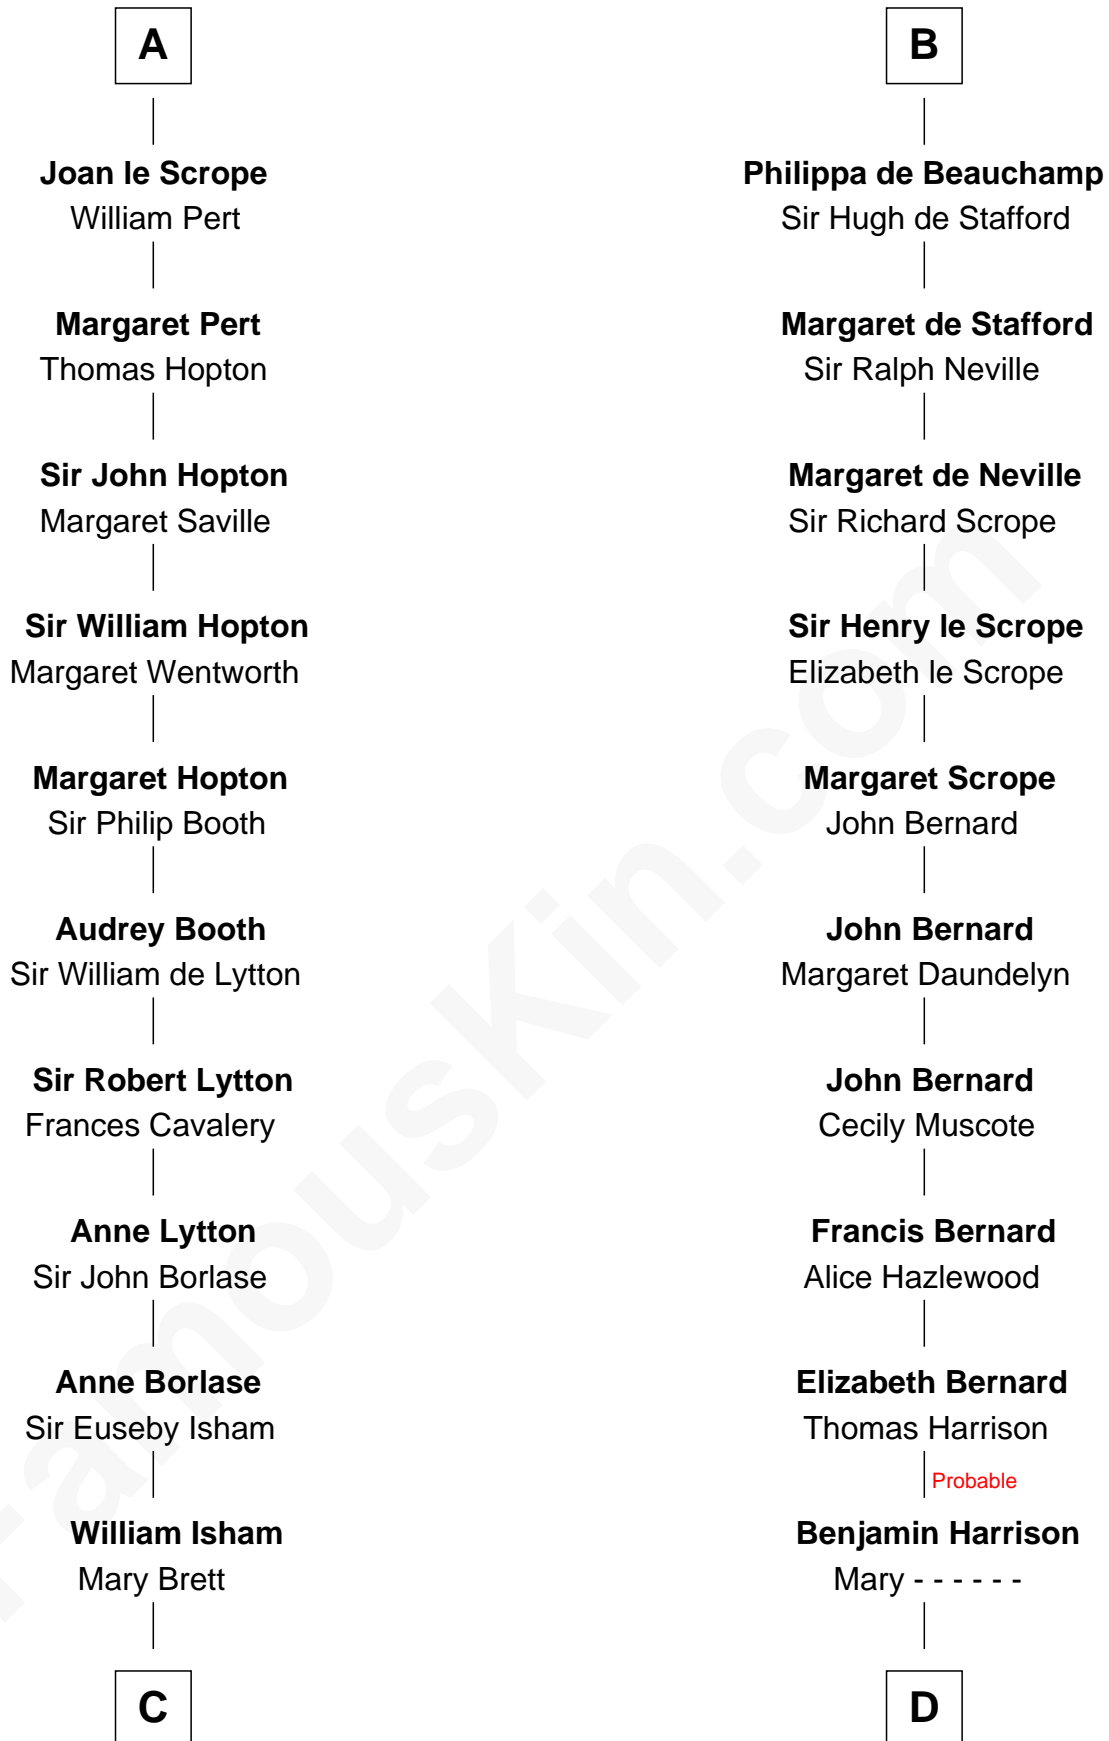

## Relationship Chart of

### Thomas Jefferson

3rd U.S. President and Signer of the Declaration of Independence

21st cousin of

**William Henry Harrison**  
9th U.S. President

**C**

**Henry Isham**  
Katherine Banks

**Mary Isham**  
Col. William Randolph

**Isham Randolph**  
Jane Rogers

**Jane Randolph**  
Peter Jefferson

**Thomas Jefferson**  
*3rd U.S. President*

**D**

**Benjamin Harrison**  
Hannah Churchill

**Benjamin Harrison**  
Elizabeth Burwell

**Benjamin Harrison**  
Anne Carter