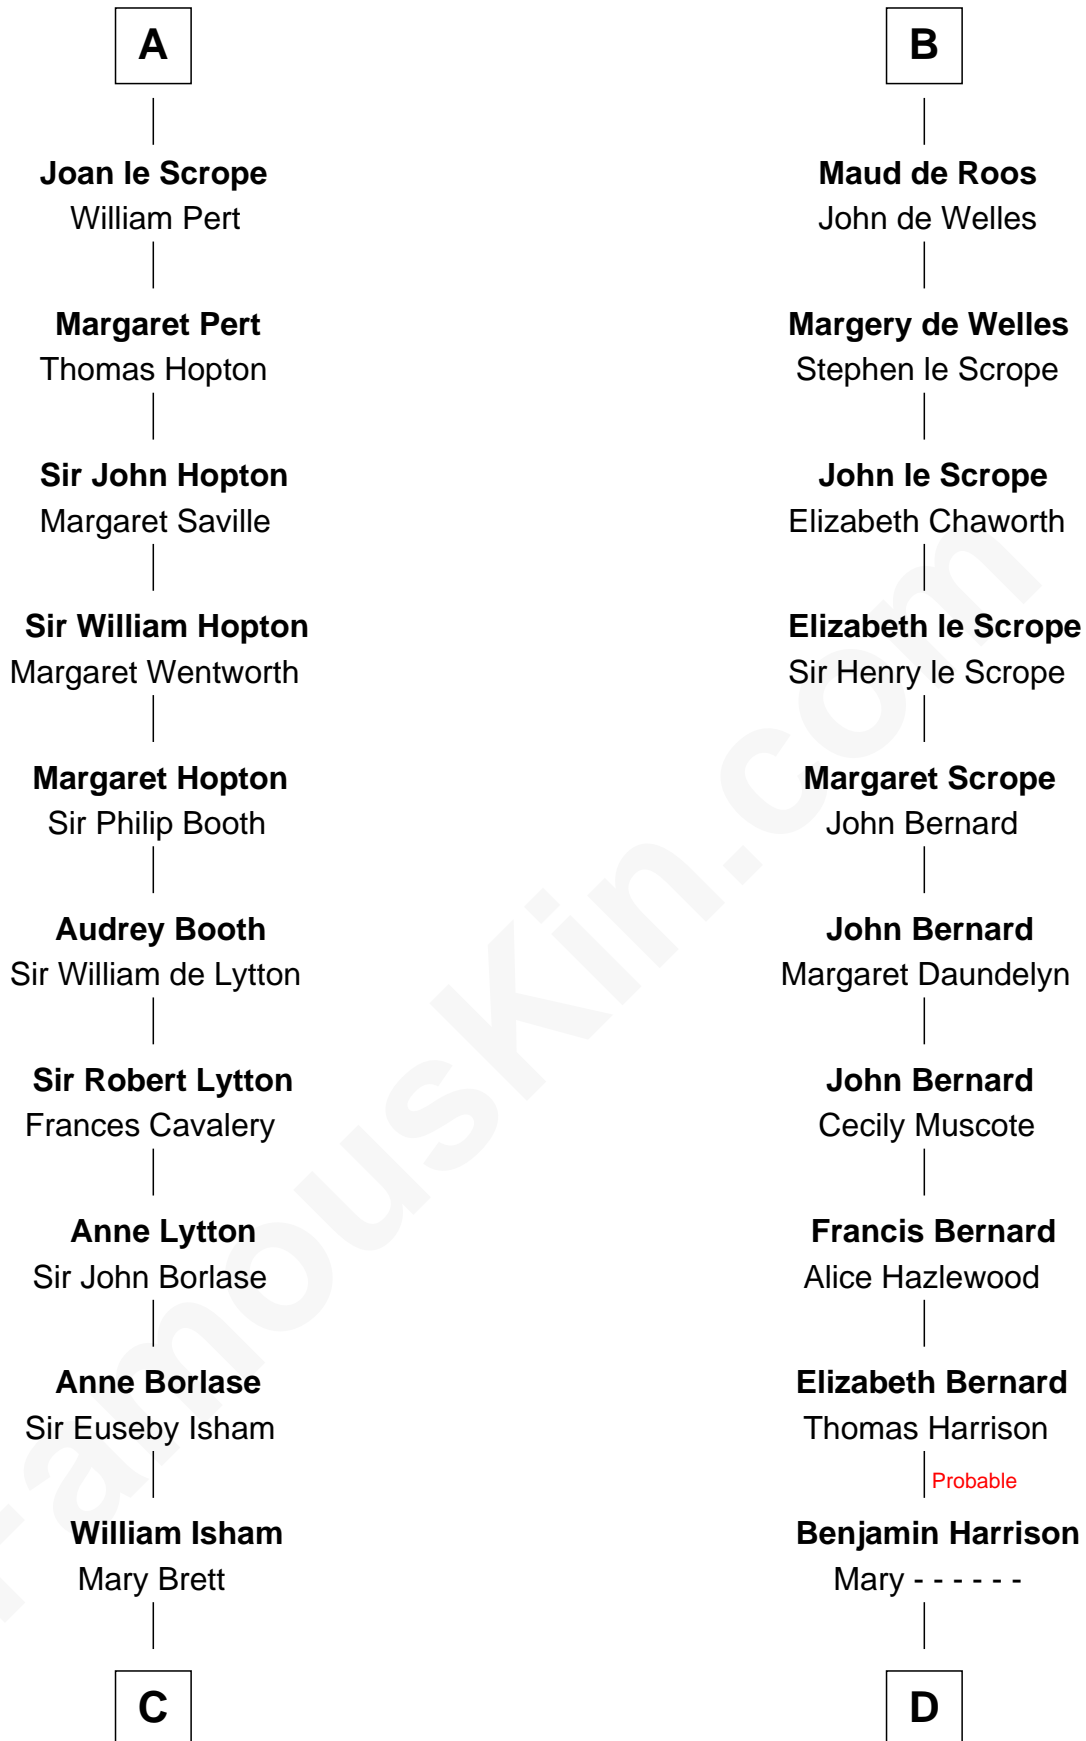

FamousKin.com

Relationship Chart of

Thomas Jefferson

3rd U.S. President and Signer of the Declaration of Independence

21st cousin of

William Henry Harrison

9th U.S. President

Peter de Ros
Adeline L'Espec

C

Henry Isham
Katherine Banks

Mary Isham
Col. William Randolph

Isham Randolph
Jane Rogers

Jane Randolph
Peter Jefferson

Thomas Jefferson
3rd U.S. President

D

Benjamin Harrison
Hannah Churchill