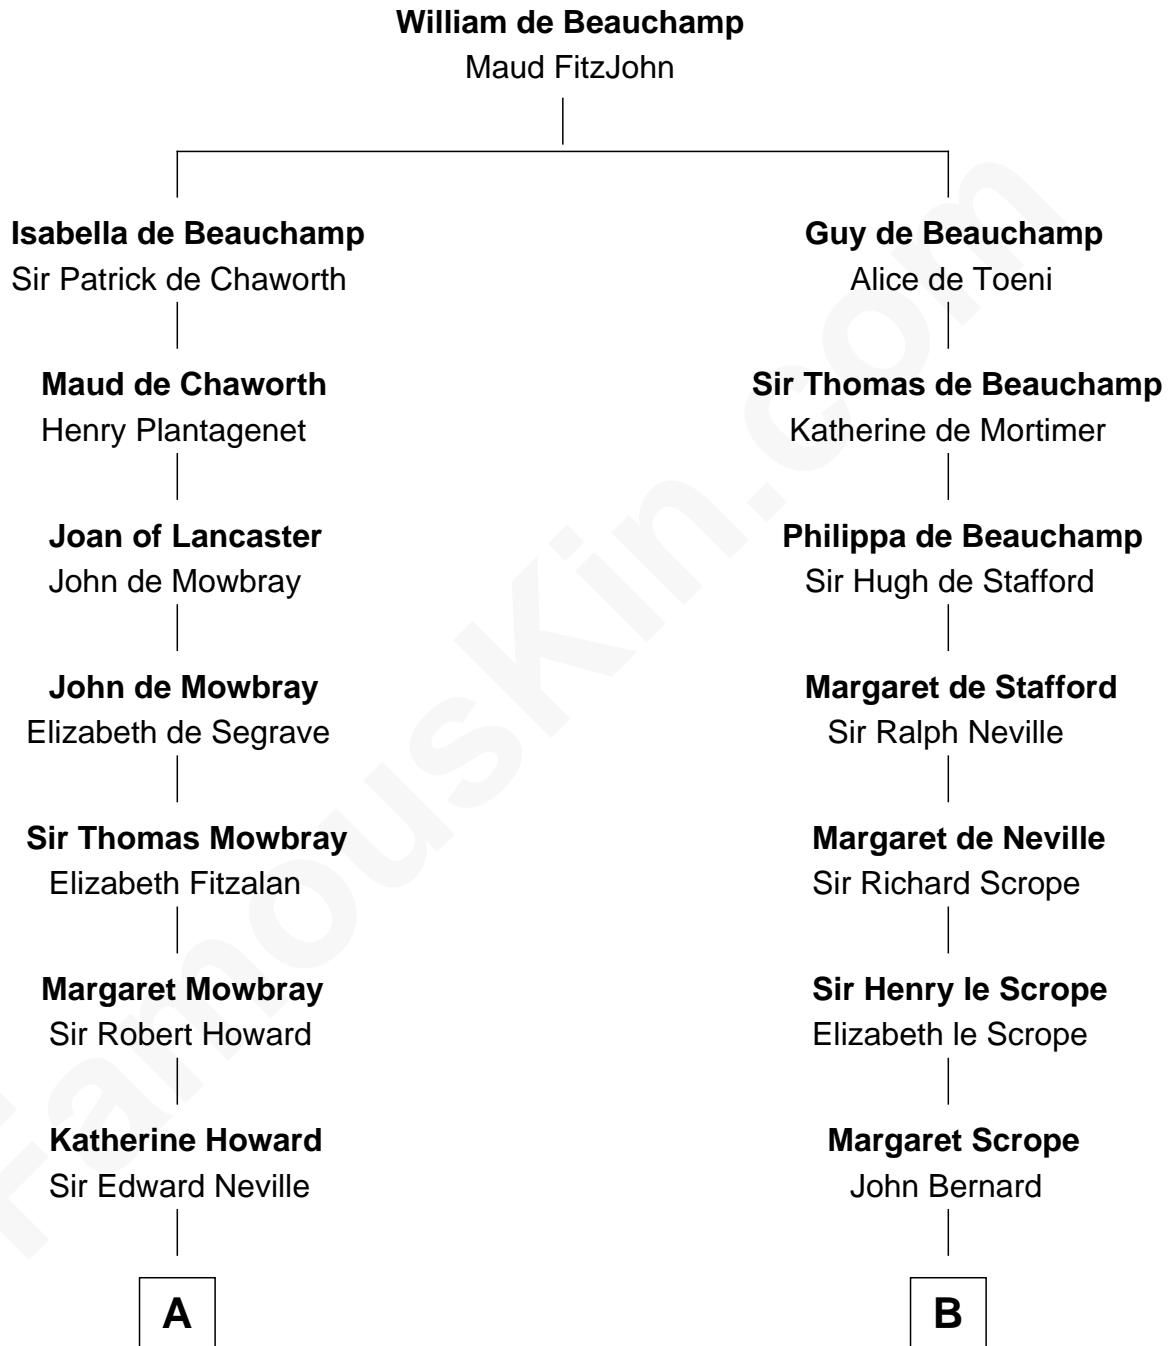

FamousKin.com

Relationship Chart of

Thomas Jefferson

3rd U.S. President and Signer of the Declaration of Independence

17th cousin 1 time removed of

Benjamin Harrison
23rd U.S. President

C

John Scott Harrison
Elizabeth Ramsey Irwin

Benjamin Harrison
23rd U.S. President

FamousKin.com