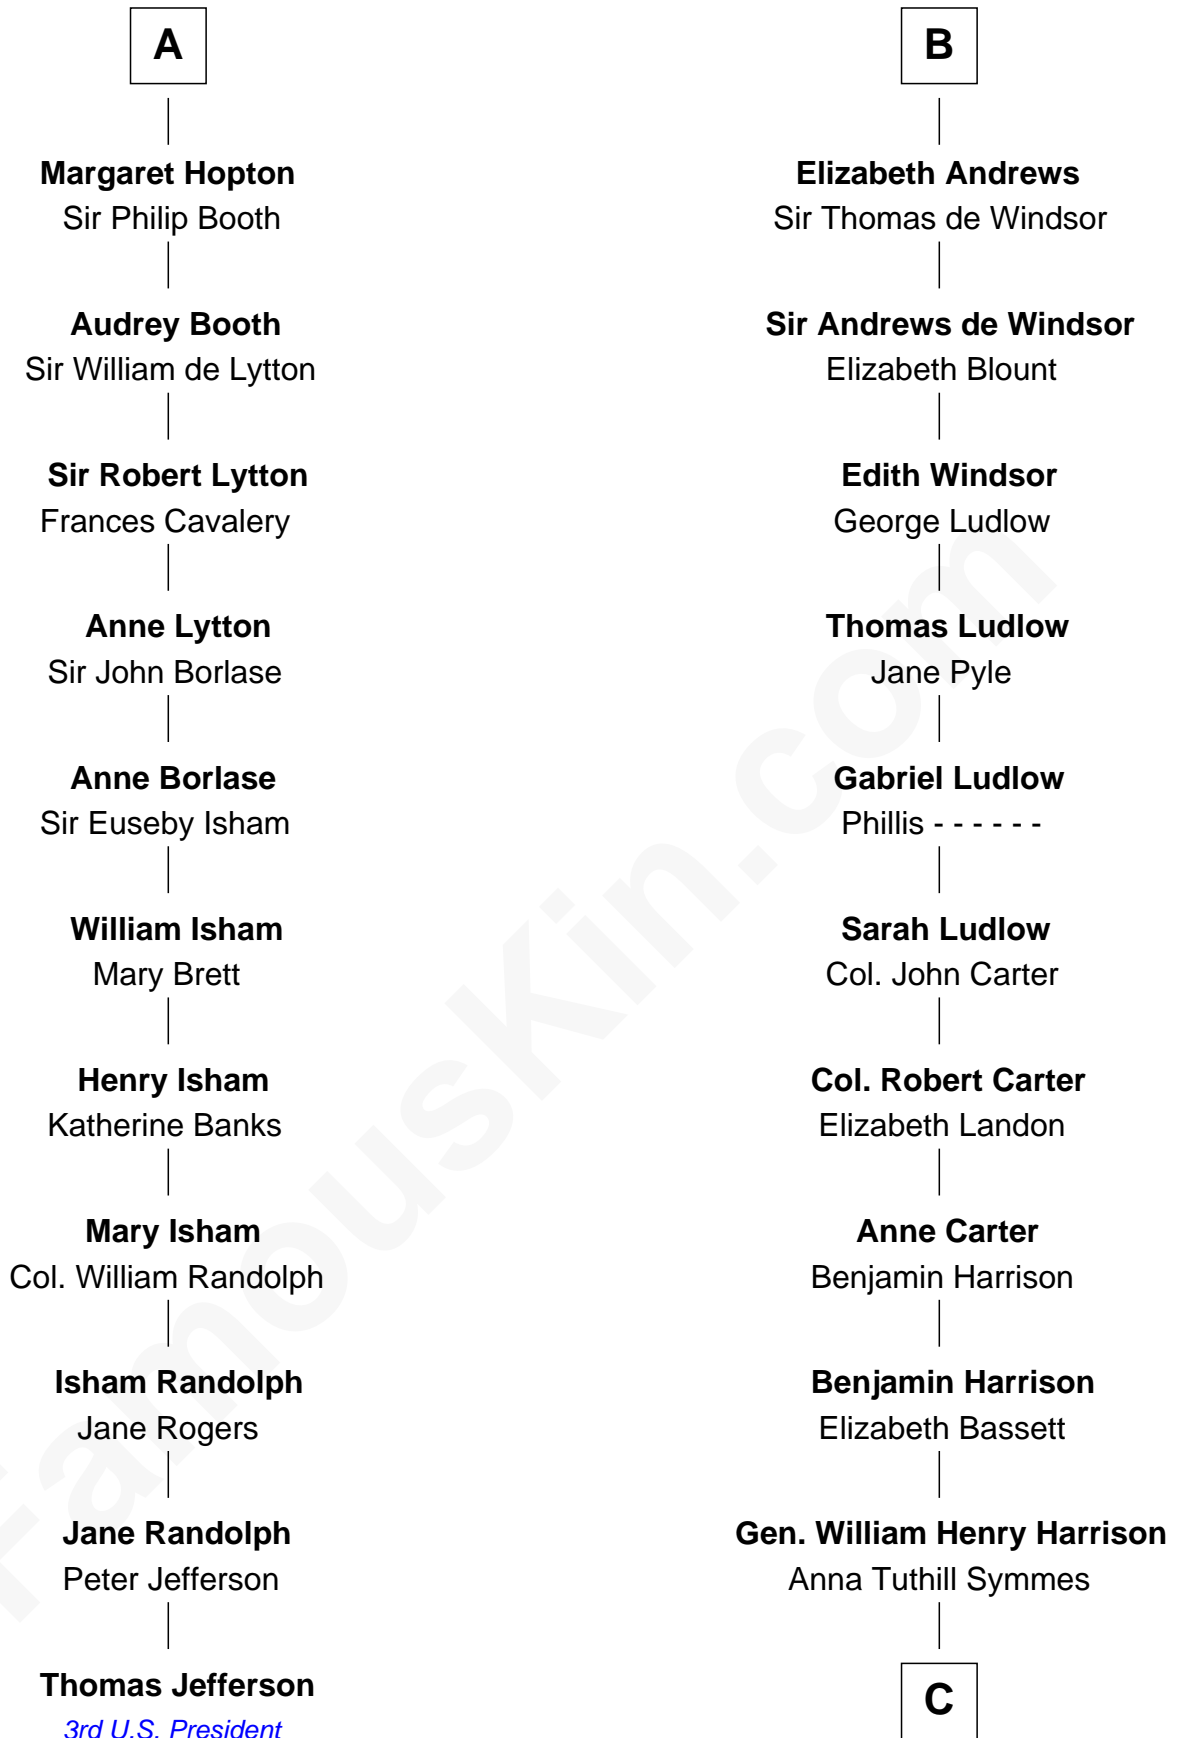

FamousKin.com

Relationship Chart of

Thomas Jefferson

3rd U.S. President and Signer of the Declaration of Independence

17th cousin 1 time removed of

Benjamin Harrison
23rd U.S. President

Sir Hugh le Despencer
Aveline Basset

Sir Hugh le Despencer
Isabella de Beauchamp

Sir Philip le Despencer
Margaret de Goushill

Sir Philip le Despencer
Joan de Cobham

Sir Philip le Despencer
Elizabeth - - - - -

Sir Philip le Despencer
Elizabeth de Tibetot

Margery Despencer
Sir Roger Wentworth

Margaret Wentworth
Sir William Hopton

A

Eleanor le Despencer
Sir Hugh de Courtenay

Sir Hugh de Courtenay
Agnes de St. John

Sir Hugh de Courtenay
Margaret de Bohun

Elizabeth de Courtenay
Sir Andrew Luttrell

Sir Hugh Luttrell
Catherine de Beaumont

Elizabeth Luttrell
John Stratton

Elizabeth Stratton
John Andrews

B

C

John Scott Harrison
Elizabeth Ramsey Irwin

Benjamin Harrison
23rd U.S. President

FamousKin.com