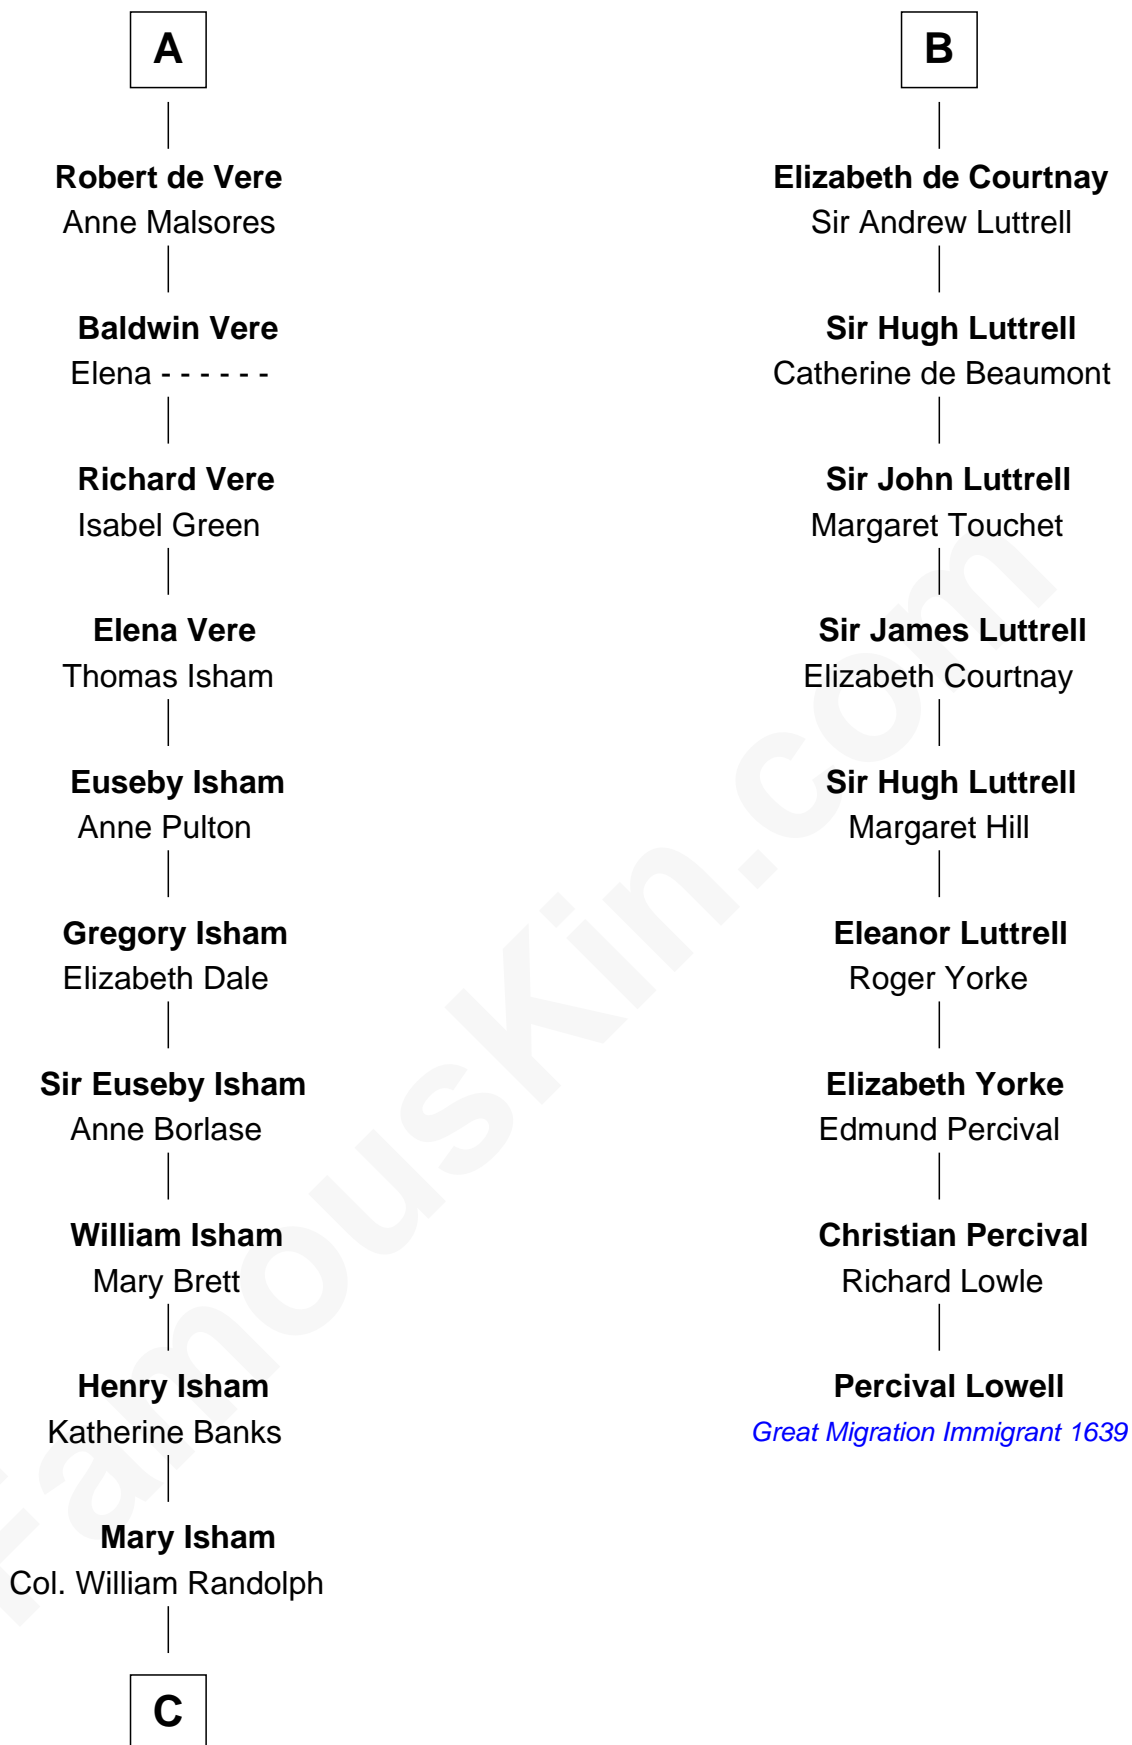

FamousKin.com

Relationship Chart of

Thomas Jefferson

3rd U.S. President and Signer of the Declaration of Independence

15th cousin 4 times removed of

Percival Lowell

(c1570 - c1666) Great Migration Immigrant 1639

C

|
Isham Randolph

Jane Rogers

|
Jane Randolph

Peter Jefferson

|
Thomas Jefferson

3rd U.S. President

FamousKin.com