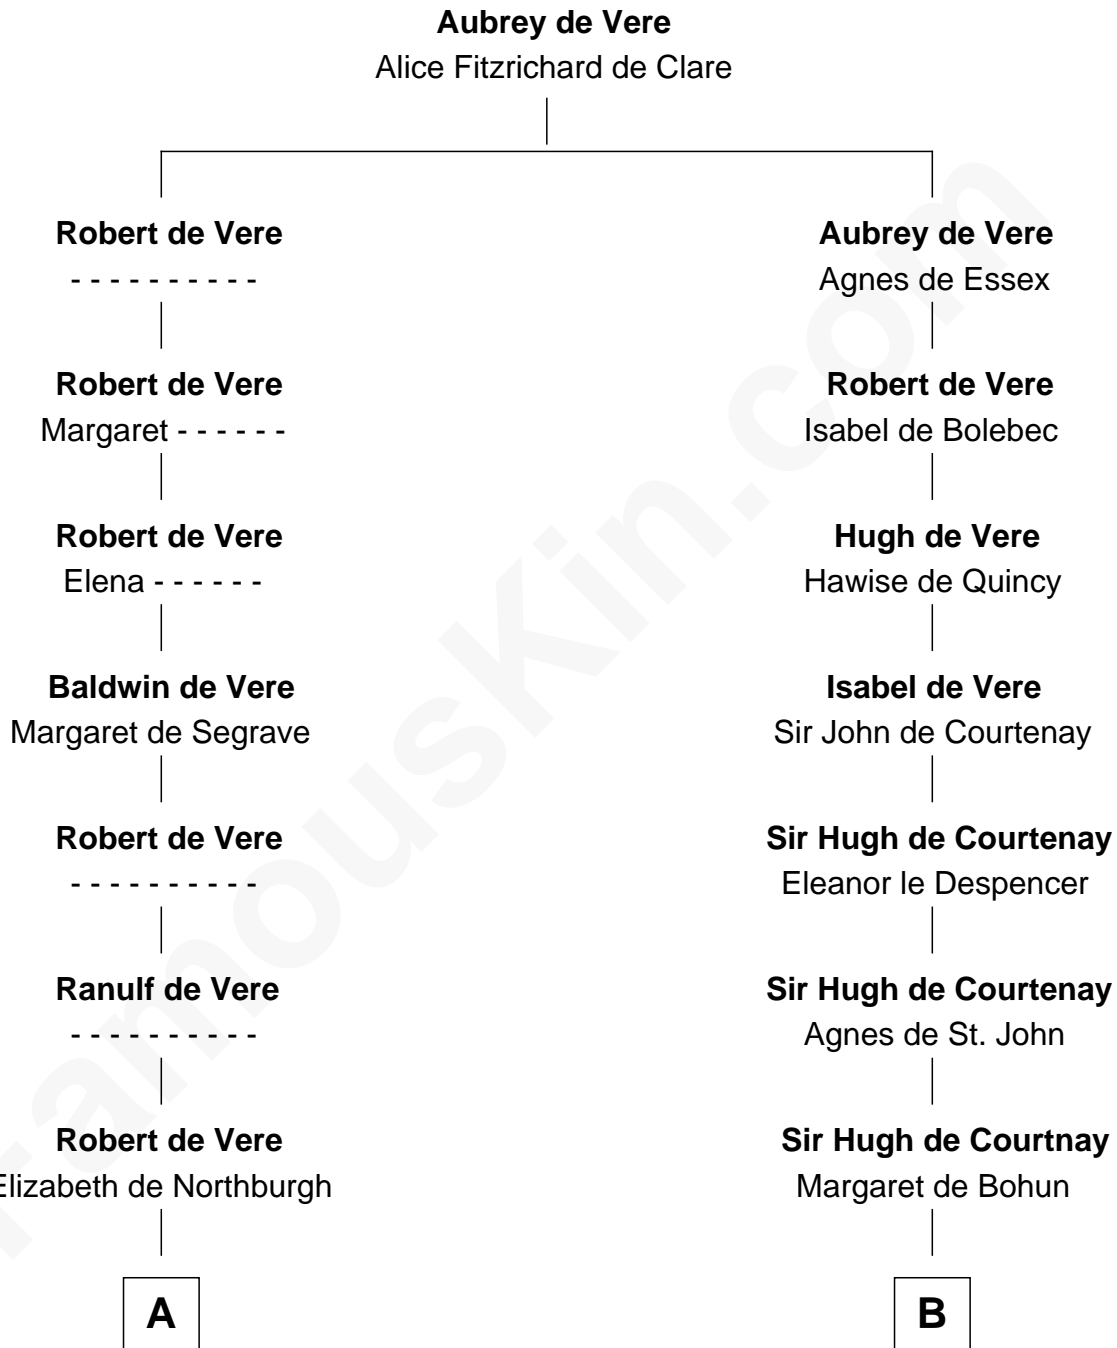

FamousKin.com

Relationship Chart of

Thomas Jefferson

3rd U.S. President and Signer of the Declaration of Independence

15th cousin 4 times removed of

Percival Lowell

(c1570 - c1666) Great Migration Immigrant 1639

C

|
Isham Randolph

Jane Rogers

|
Jane Randolph

Peter Jefferson

|
Thomas Jefferson

3rd U.S. President

FamousKin.com