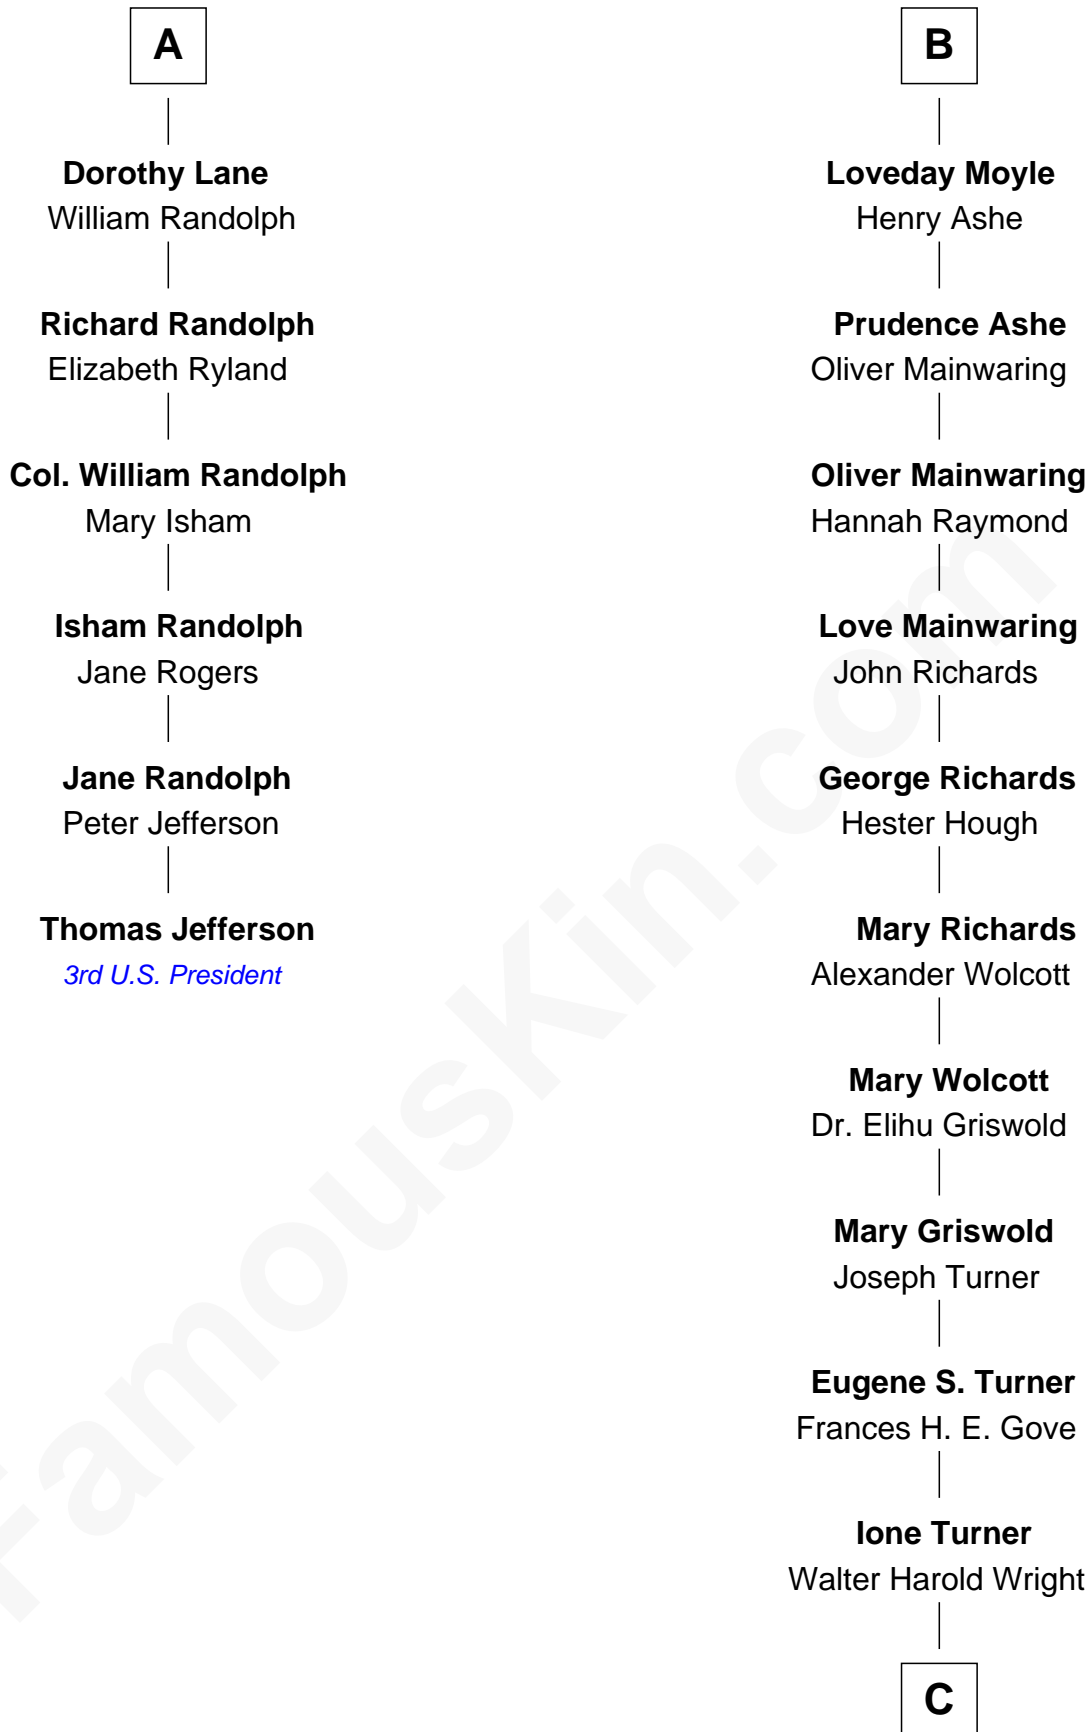

FamousKin.com

Relationship Chart of

Thomas Jefferson

3rd U.S. President and Signer of the Declaration of Independence

12th cousin 8 times removed of

Ed Helms

TV and Movie Actor

C

Inez Emeline Wright
George Pullen Jackson

Frances Helen Jackson
Fitzgerald Sale Parker

Pamela Ann Parker
John A. Helms

Ed Helms
TV and Movie Actor