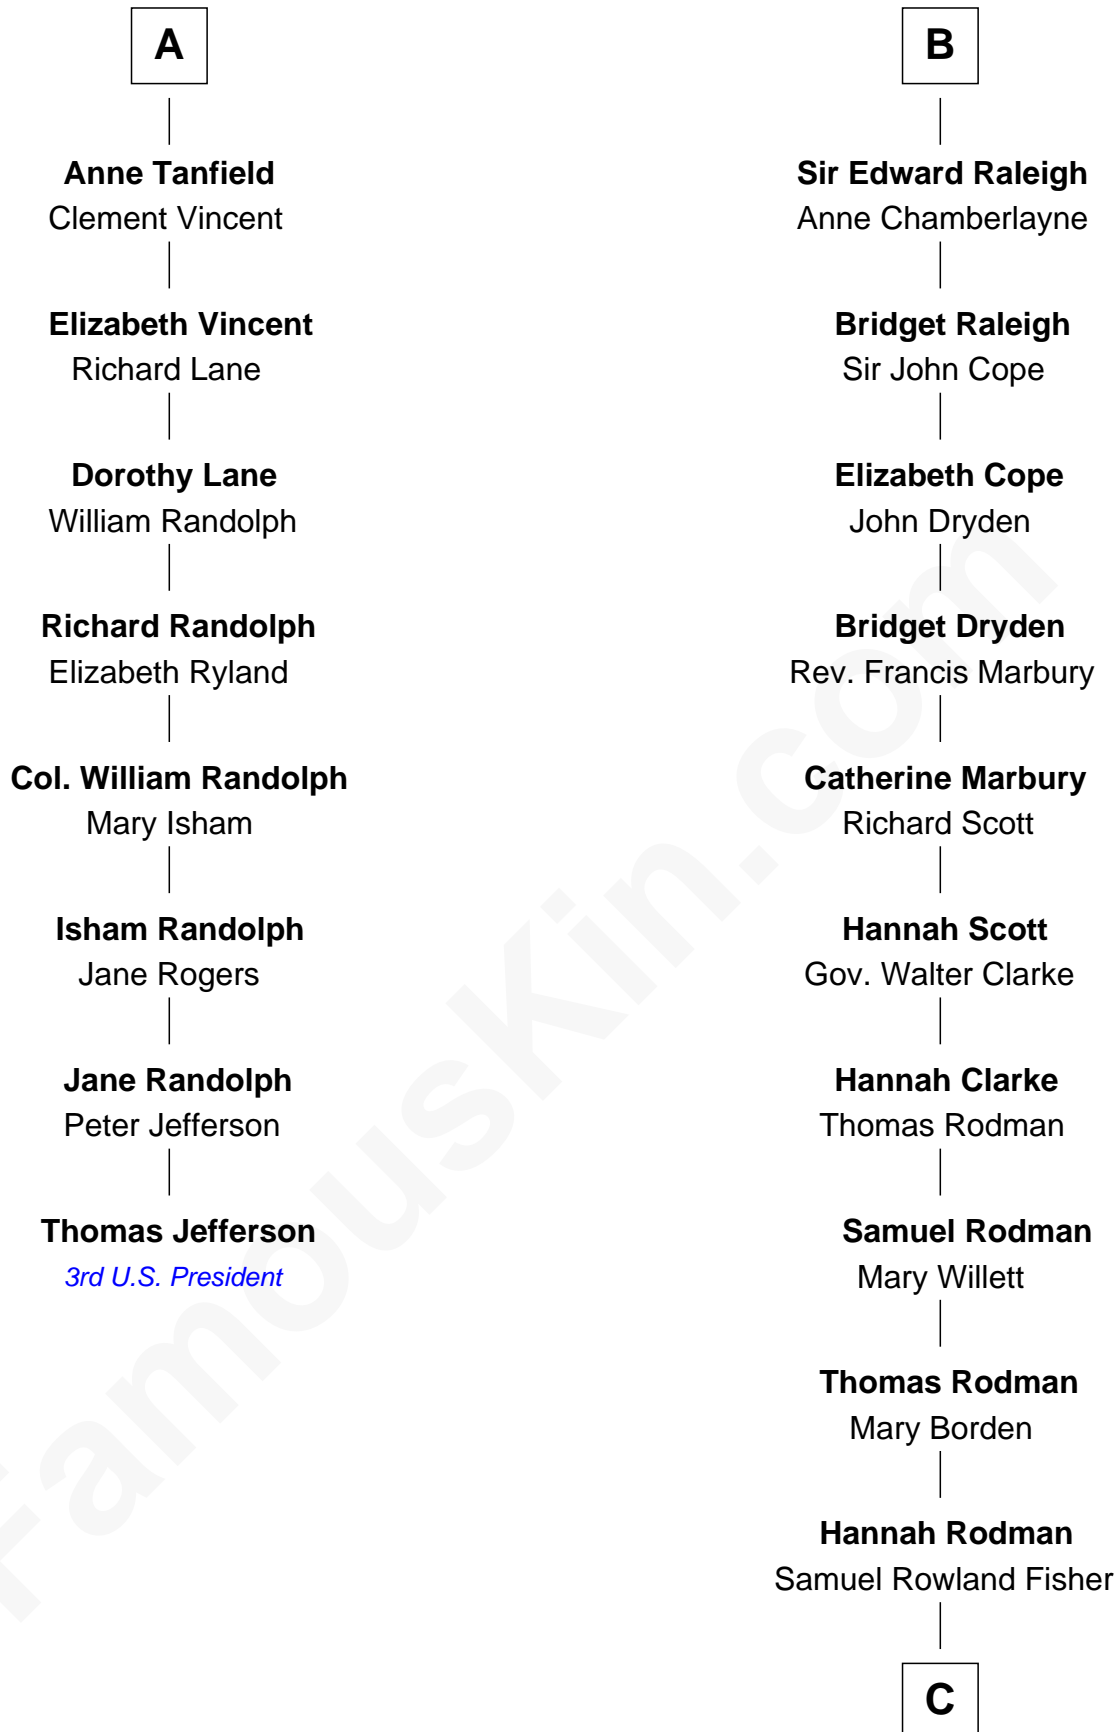

FamousKin.com

Relationship Chart of

Thomas Jefferson

3rd U.S. President and Signer of the Declaration of Independence

14th cousin 4 times removed of

Joseph Wharton

Founder of the Wharton School of Business

Sir Hugh I de Audley

Elizabeth Greene
William Raleigh

Sir Edward Raleigh
Margaret Verney

B

C

Deborah Fisher

William Wharton

Joseph Wharton

Founder, Wharton School of Business