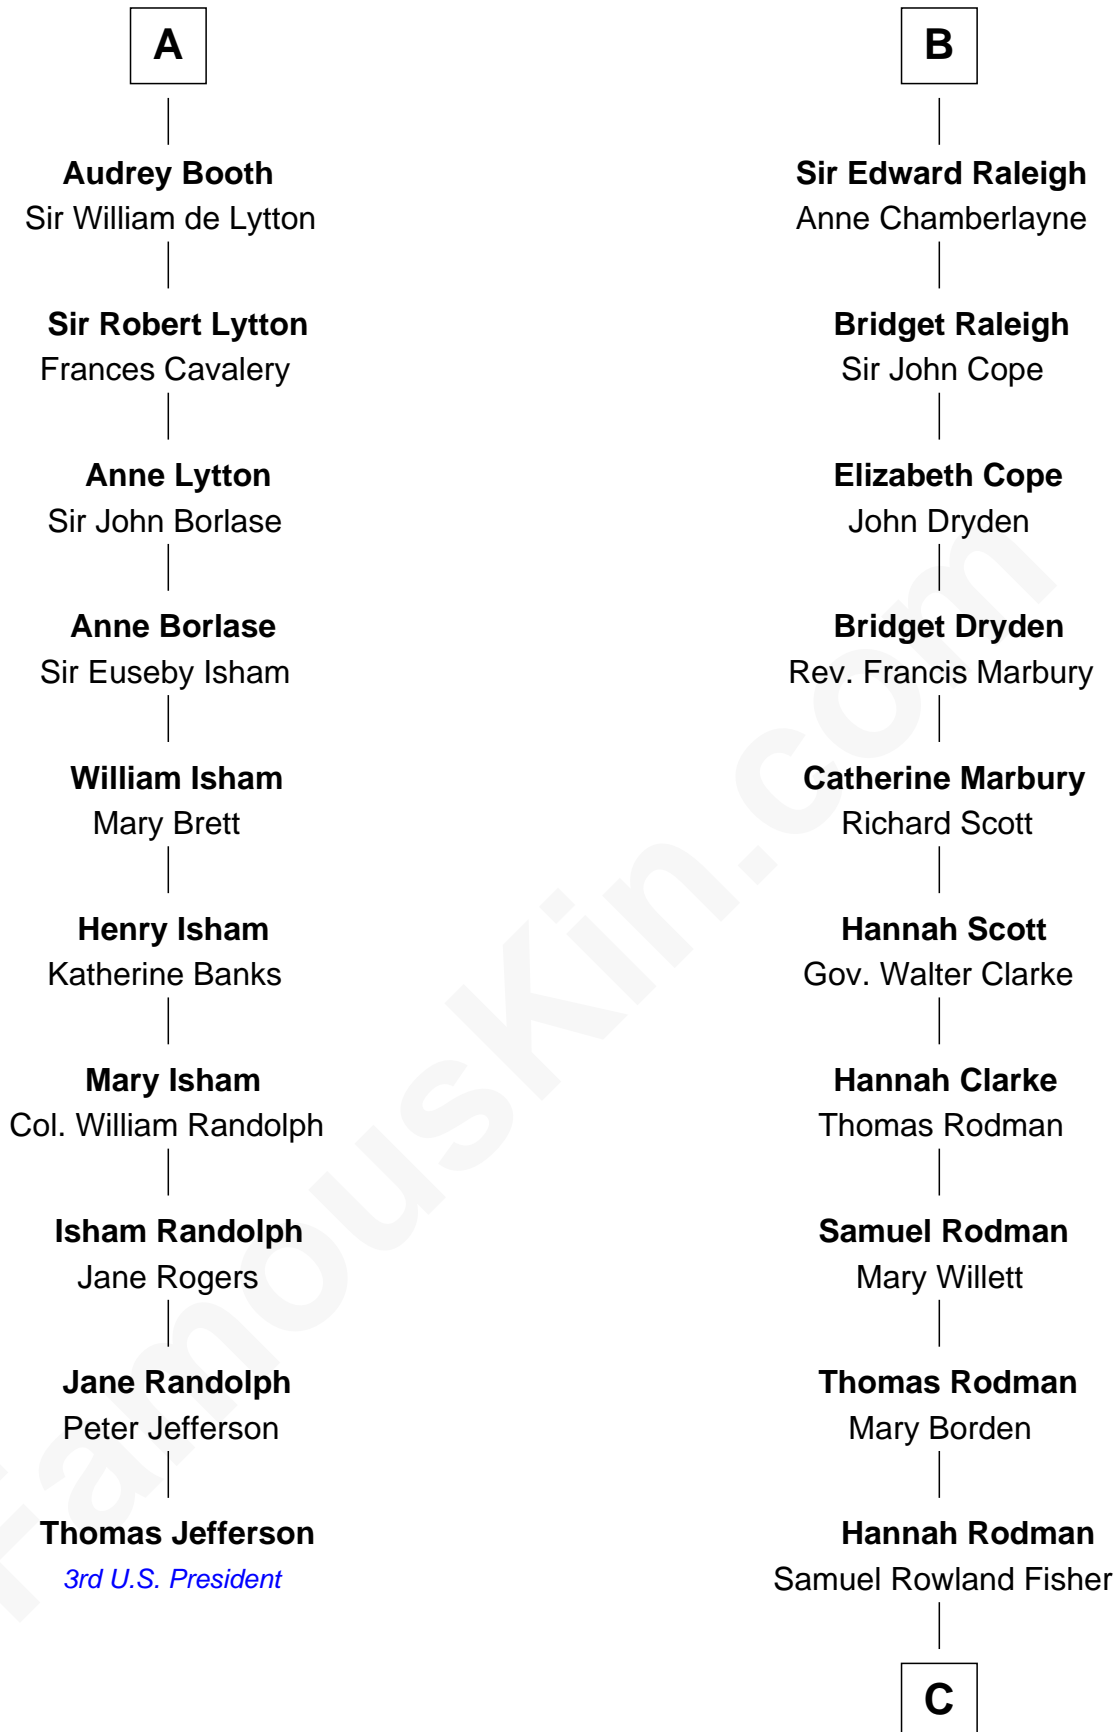

FamousKin.com

Relationship Chart of

Thomas Jefferson

3rd U.S. President and Signer of the Declaration of Independence

16th cousin 2 times removed of

Joseph Wharton

Founder of the Wharton School of Business

C

Deborah Fisher

William Wharton

Joseph Wharton

Founder, Wharton School of Business

FamousKin.com