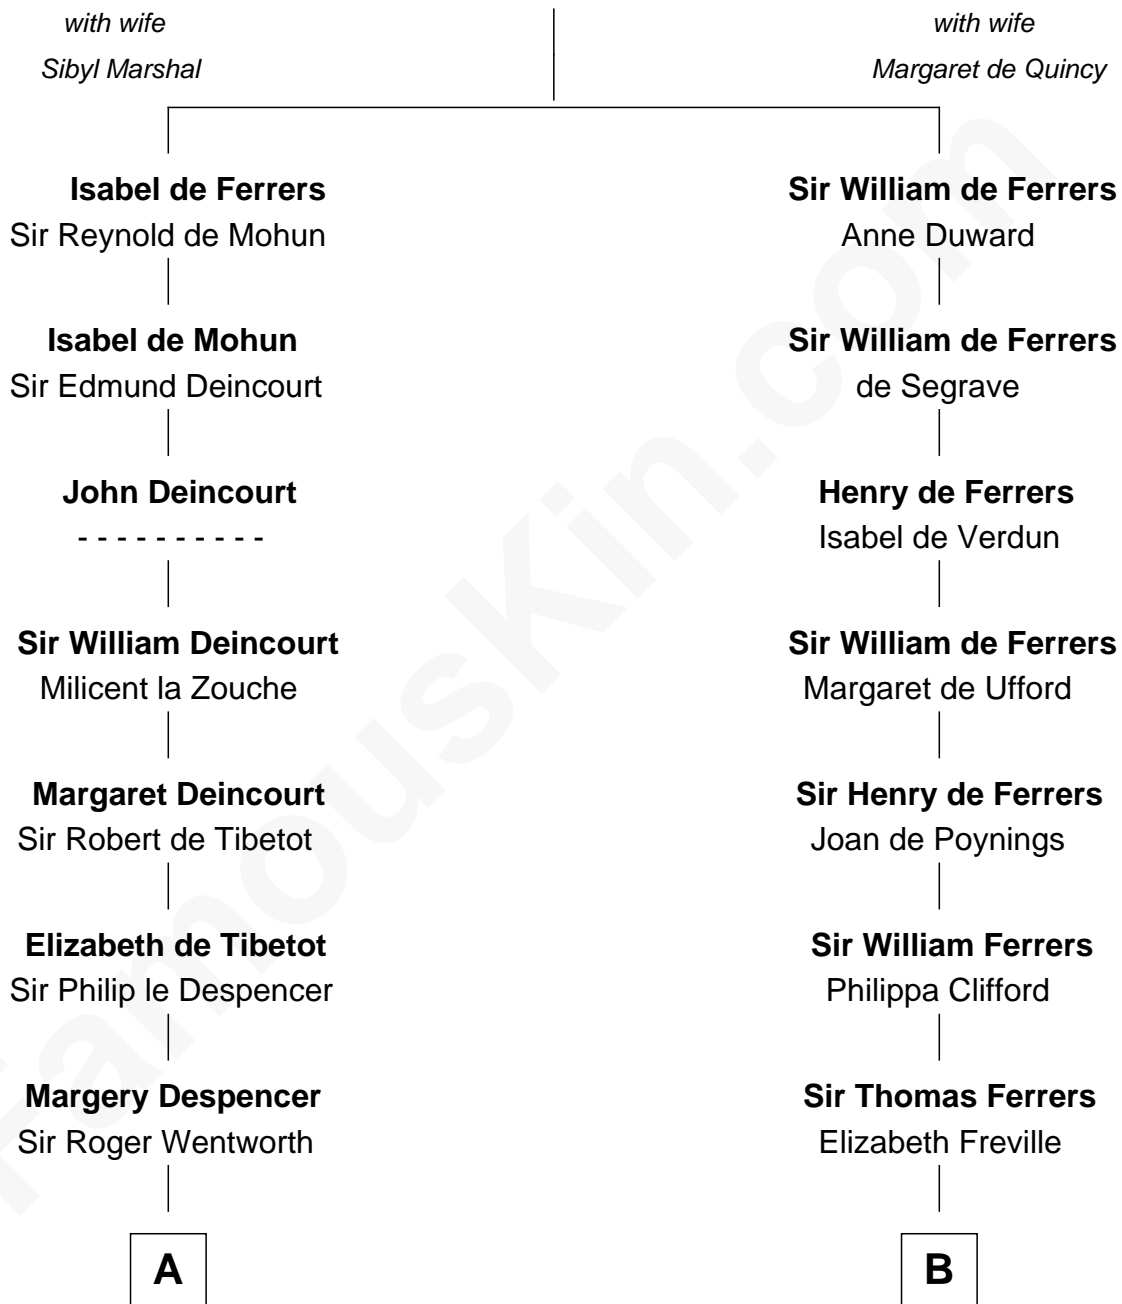

## Relationship Chart of

### Thomas Jefferson

3rd U.S. President and Signer of the Declaration of Independence

18th cousin 1 time removed of

### Joseph Wharton

Founder of the Wharton School of Business

#### Sir William de Ferrers

**C**

**Jane Randolph**  
Peter Jefferson

**Thomas Jefferson**  
*3rd U.S. President*

**D**

**Hannah Rodman**  
Samuel Rowland Fisher

**Deborah Fisher**  
William Wharton

**Joseph Wharton**  
*Founder, Wharton School of Business*