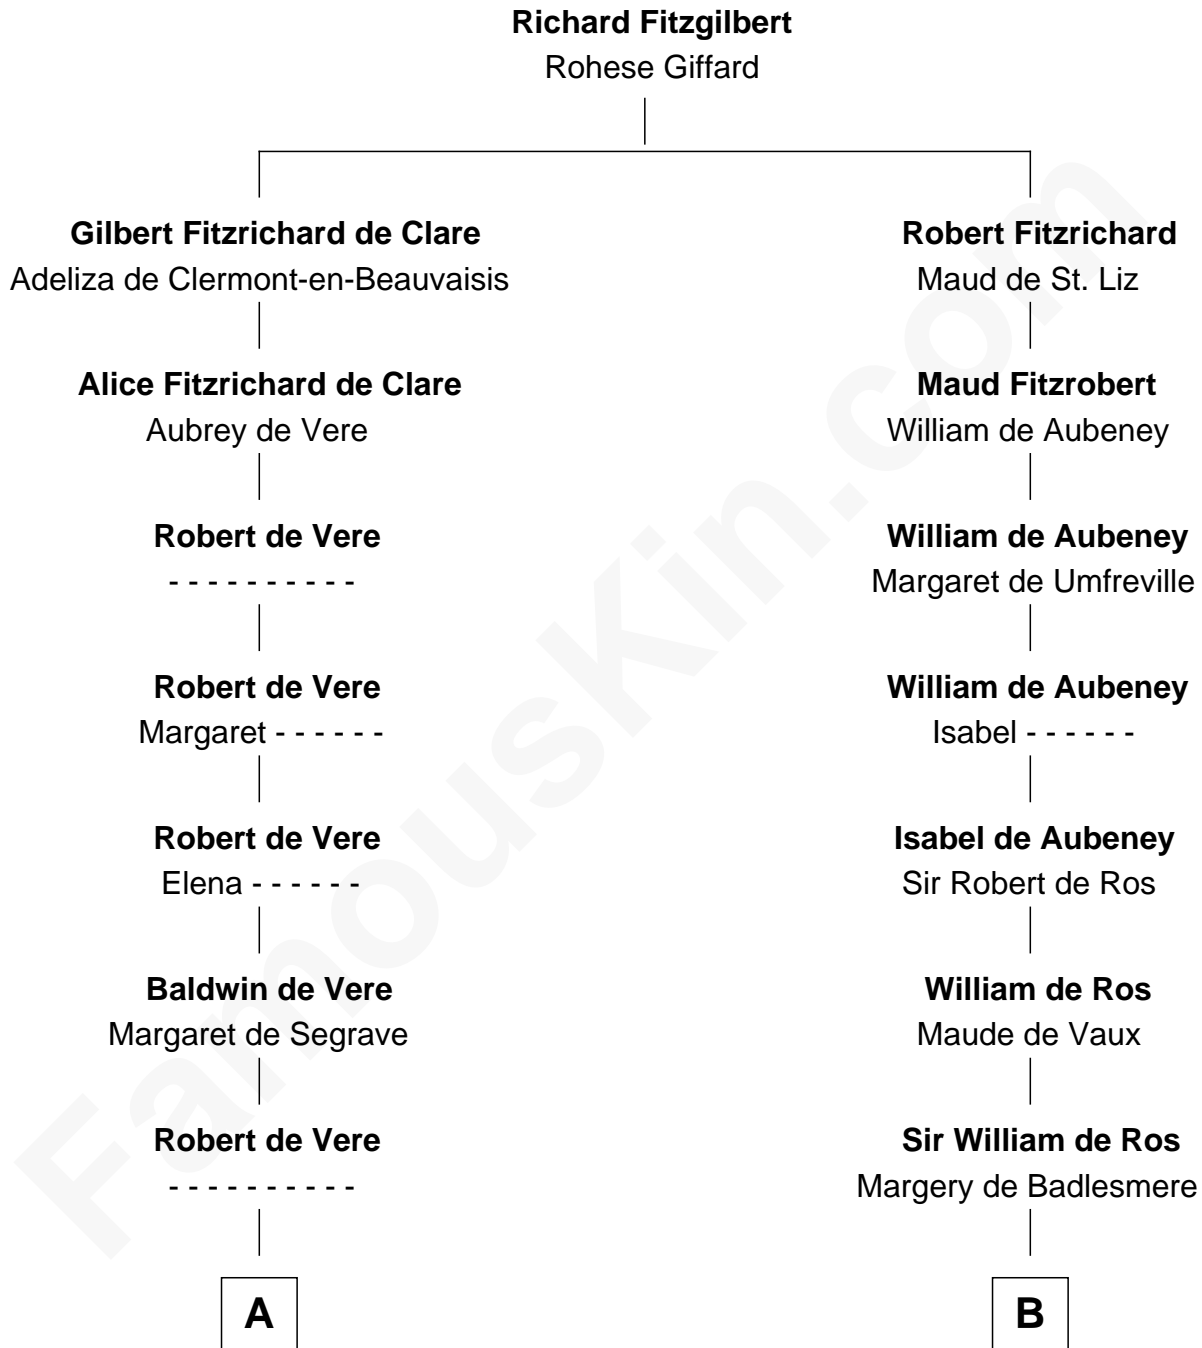

FamousKin.com

Relationship Chart of

Thomas Jefferson

3rd U.S. President and Signer of the Declaration of Independence

20th cousin 1 time removed of

Benjamin Harrison V

Signer of the Declaration of Independence

C

Henry Isham
Katherine Banks

Mary Isham
Col. William Randolph

Isham Randolph
Jane Rogers

Jane Randolph
Peter Jefferson

Thomas Jefferson
3rd U.S. President

D

Benjamin Harrison
Hannah Churchill