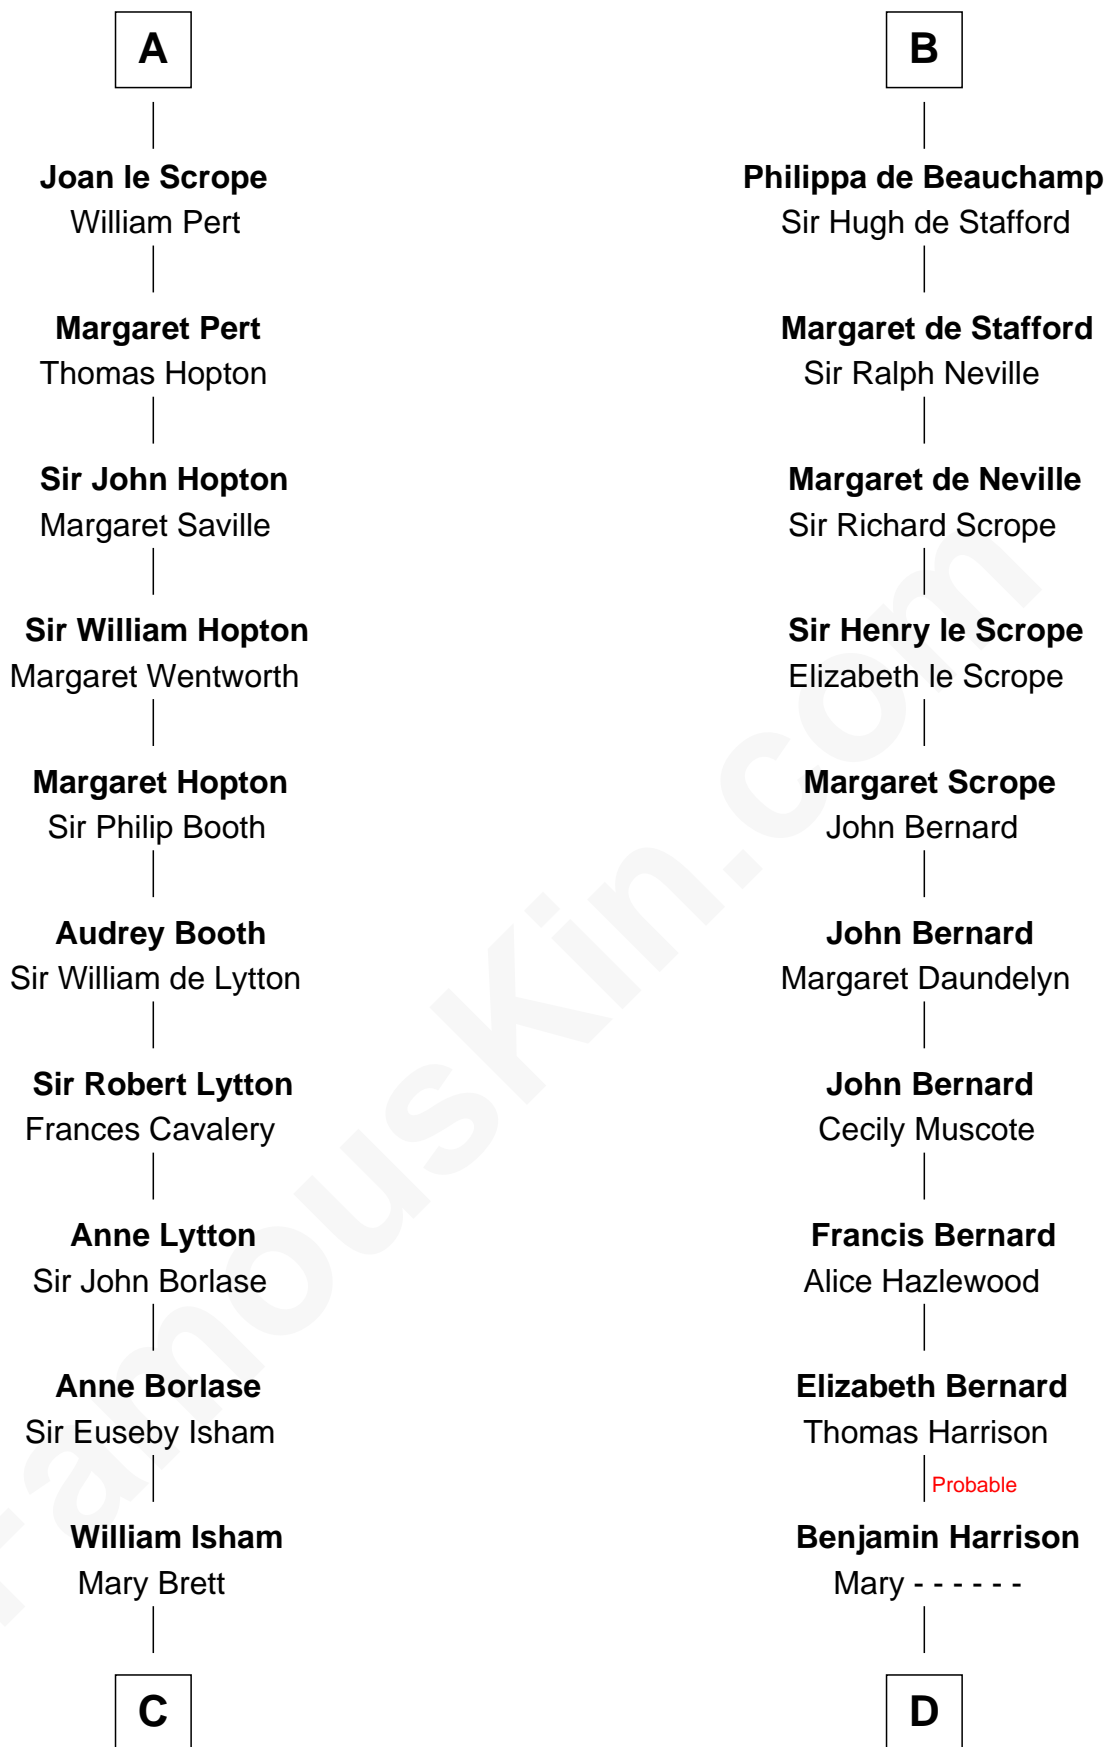

FamousKin.com

Relationship Chart of

Thomas Jefferson

3rd U.S. President and Signer of the Declaration of Independence

20th cousin 1 time removed of

Benjamin Harrison V

Signer of the Declaration of Independence

C

Henry Isham
Katherine Banks

Mary Isham
Col. William Randolph

Isham Randolph
Jane Rogers

Jane Randolph
Peter Jefferson

Thomas Jefferson
3rd U.S. President

D

Benjamin Harrison
Hannah Churchill