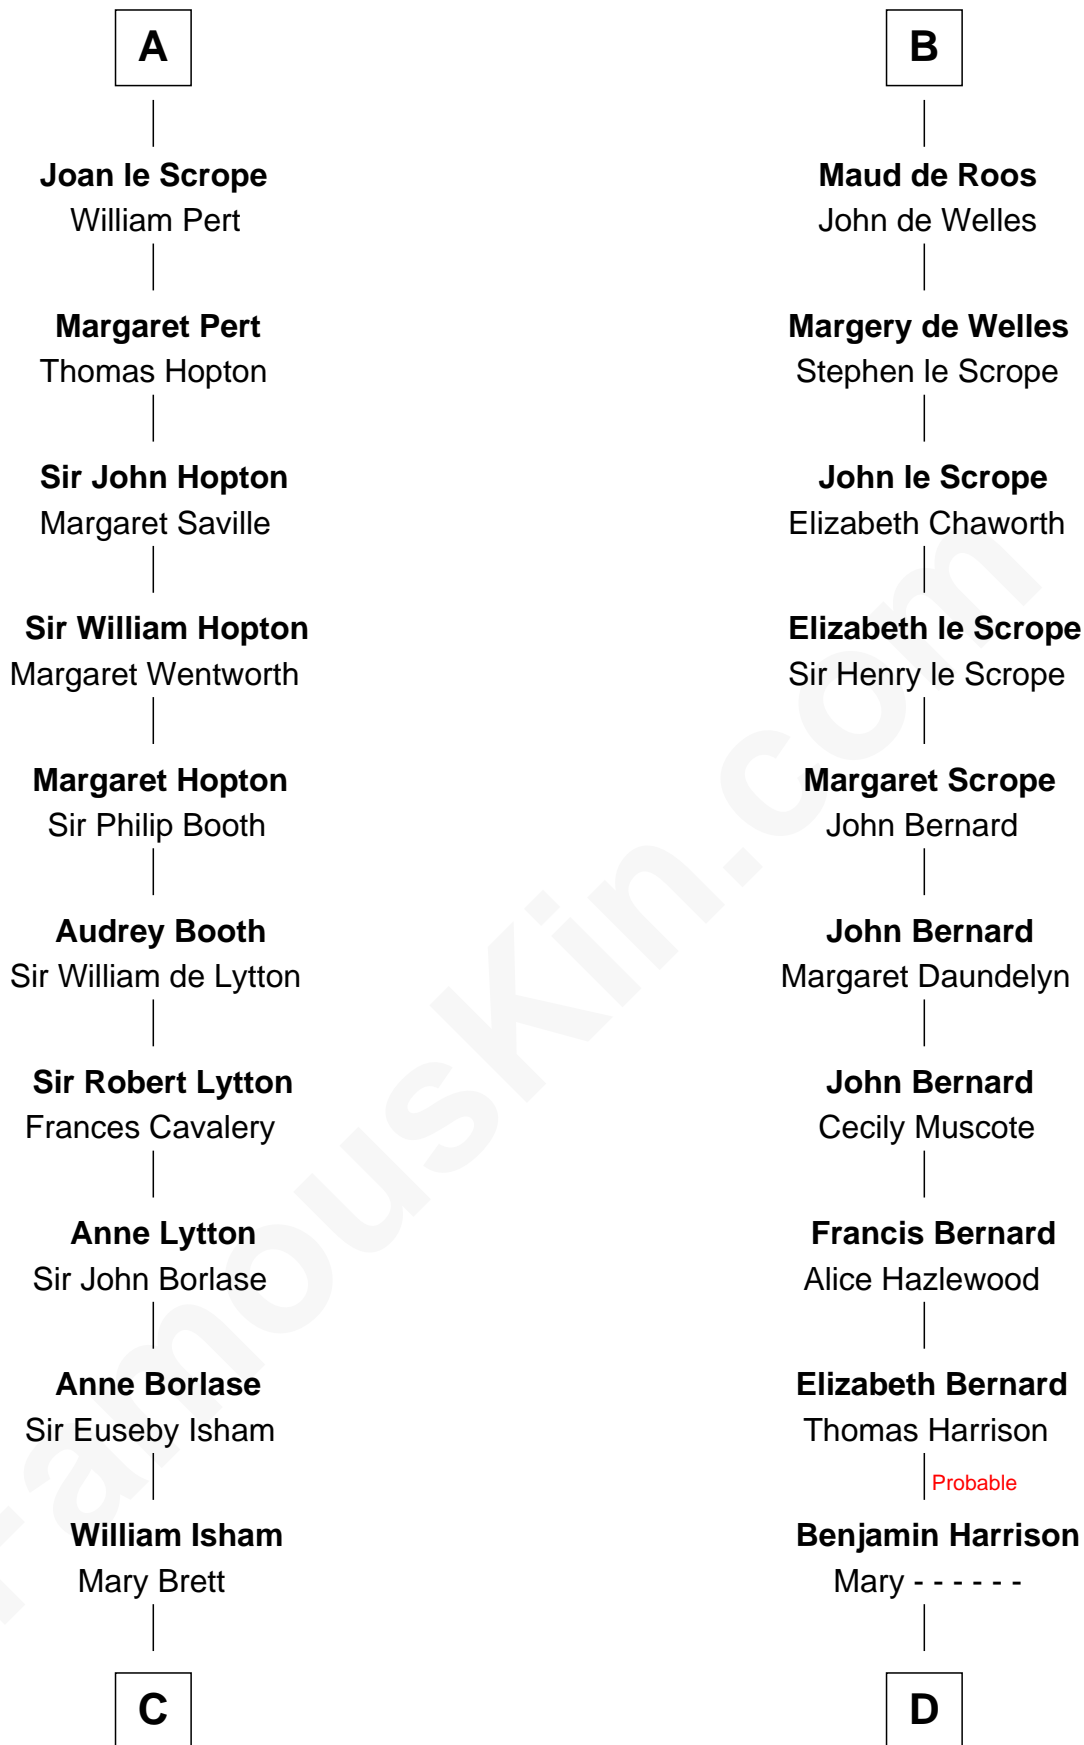

FamousKin.com

Relationship Chart of

Thomas Jefferson

3rd U.S. President and Signer of the Declaration of Independence

20th cousin 1 time removed of

Benjamin Harrison V

Signer of the Declaration of Independence

C

Henry Isham
Katherine Banks

Mary Isham
Col. William Randolph

Isham Randolph
Jane Rogers

Jane Randolph
Peter Jefferson

Thomas Jefferson
3rd U.S. President

D

Benjamin Harrison
Hannah Churchill