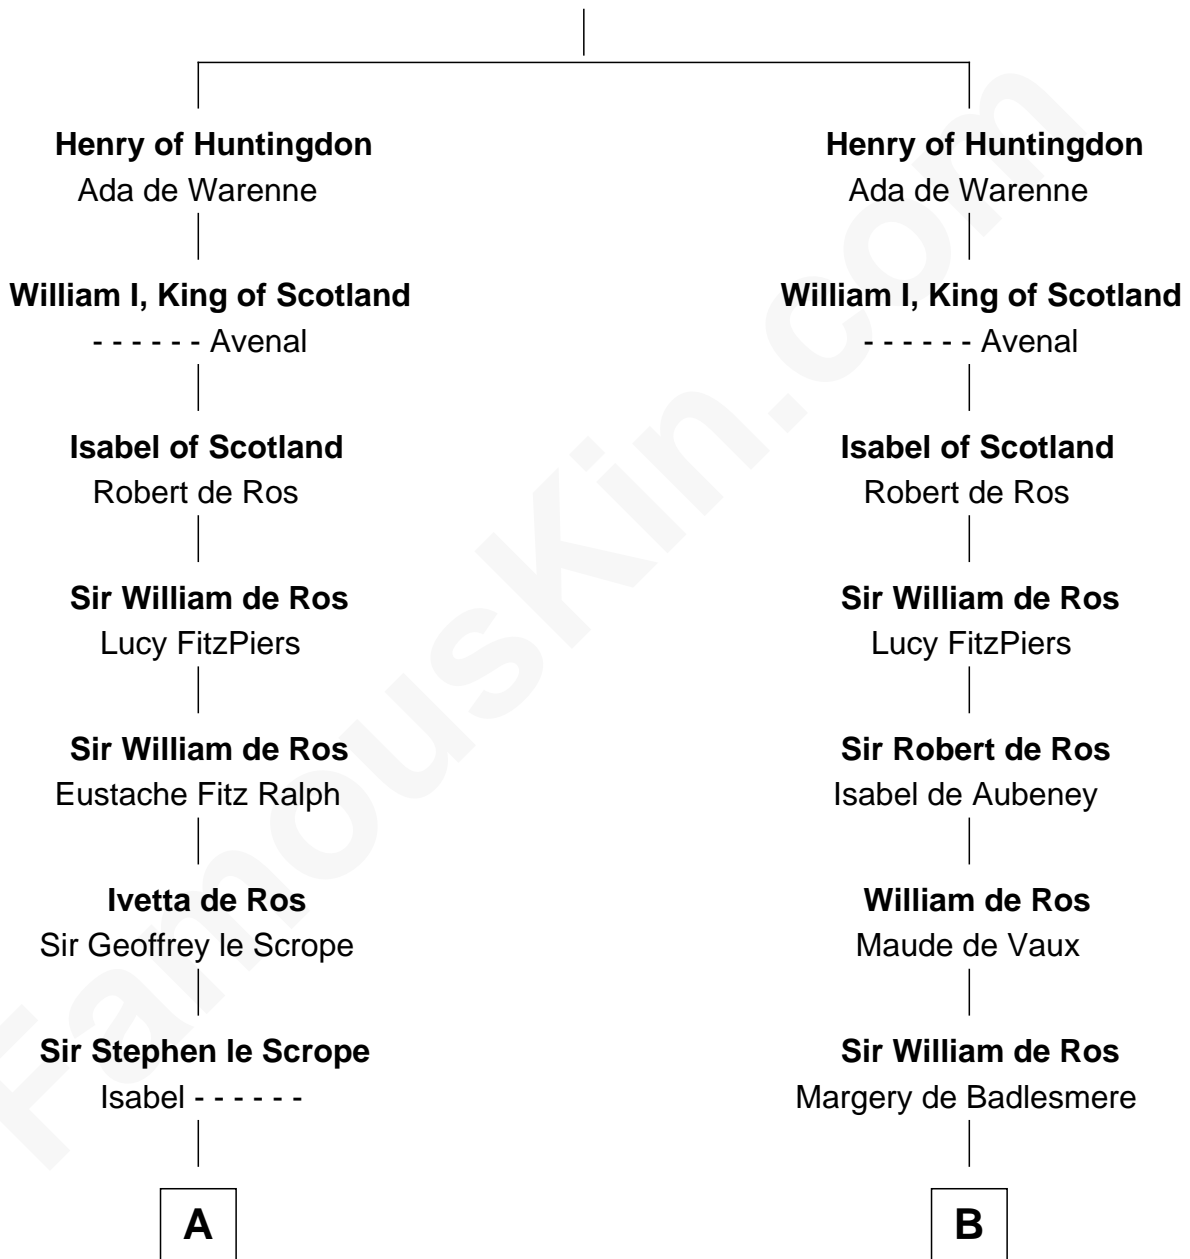

FamousKin.com

Relationship Chart of

Thomas Jefferson

3rd U.S. President and Signer of the Declaration of Independence

20th cousin 1 time removed of

Benjamin Harrison V

Signer of the Declaration of Independence

David I, King of Scotland
Maud of Northumberland

C

Henry Isham
Katherine Banks

Mary Isham
Col. William Randolph

Isham Randolph
Jane Rogers

Jane Randolph
Peter Jefferson

Thomas Jefferson
3rd U.S. President

D

Benjamin Harrison
Hannah Churchill

Benjamin Harrison
Elizabeth Burwell

Benjamin Harrison
Anne Carter

Benjamin Harrison V
Signer of Declaration of Independence