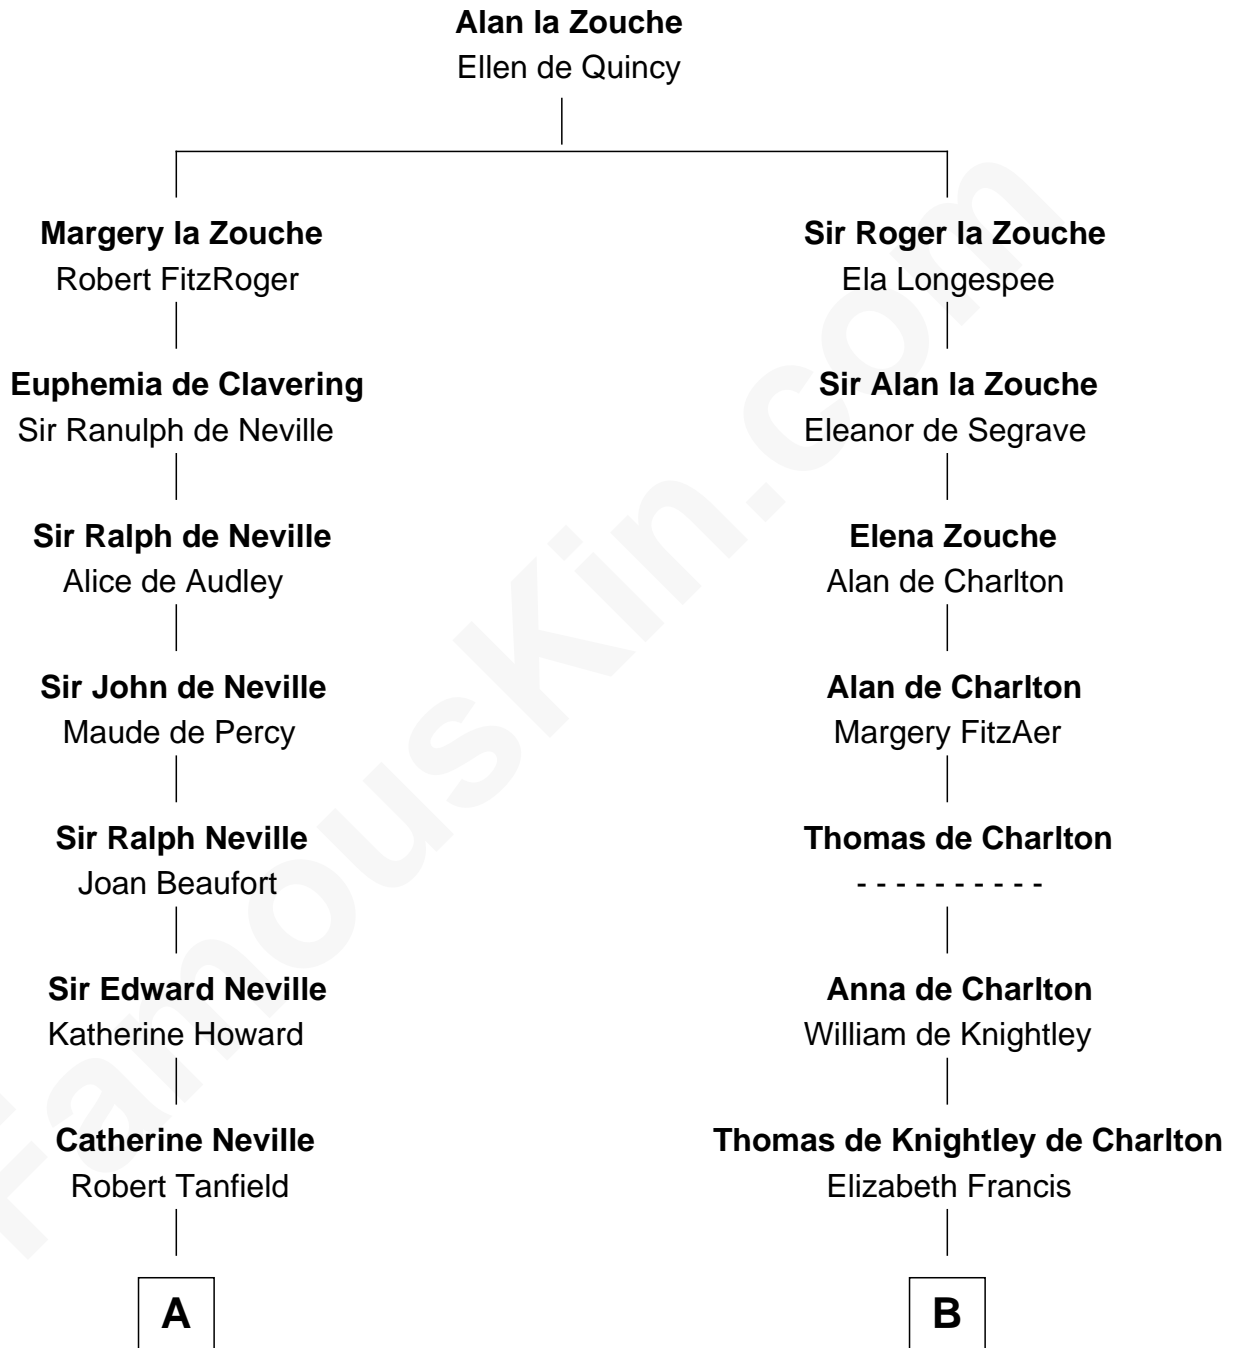

FamousKin.com

Relationship Chart of

Thomas Jefferson

3rd U.S. President and Signer of the Declaration of Independence

16th cousin 3 times removed of

Jay Gould

American Railroad "Robber Baron"

C

—
Anna Osborn
Abraham Gould

—
John Burr Gould
Mary More

—
Jay Gould
"Robber Baron"

FamousKin.com