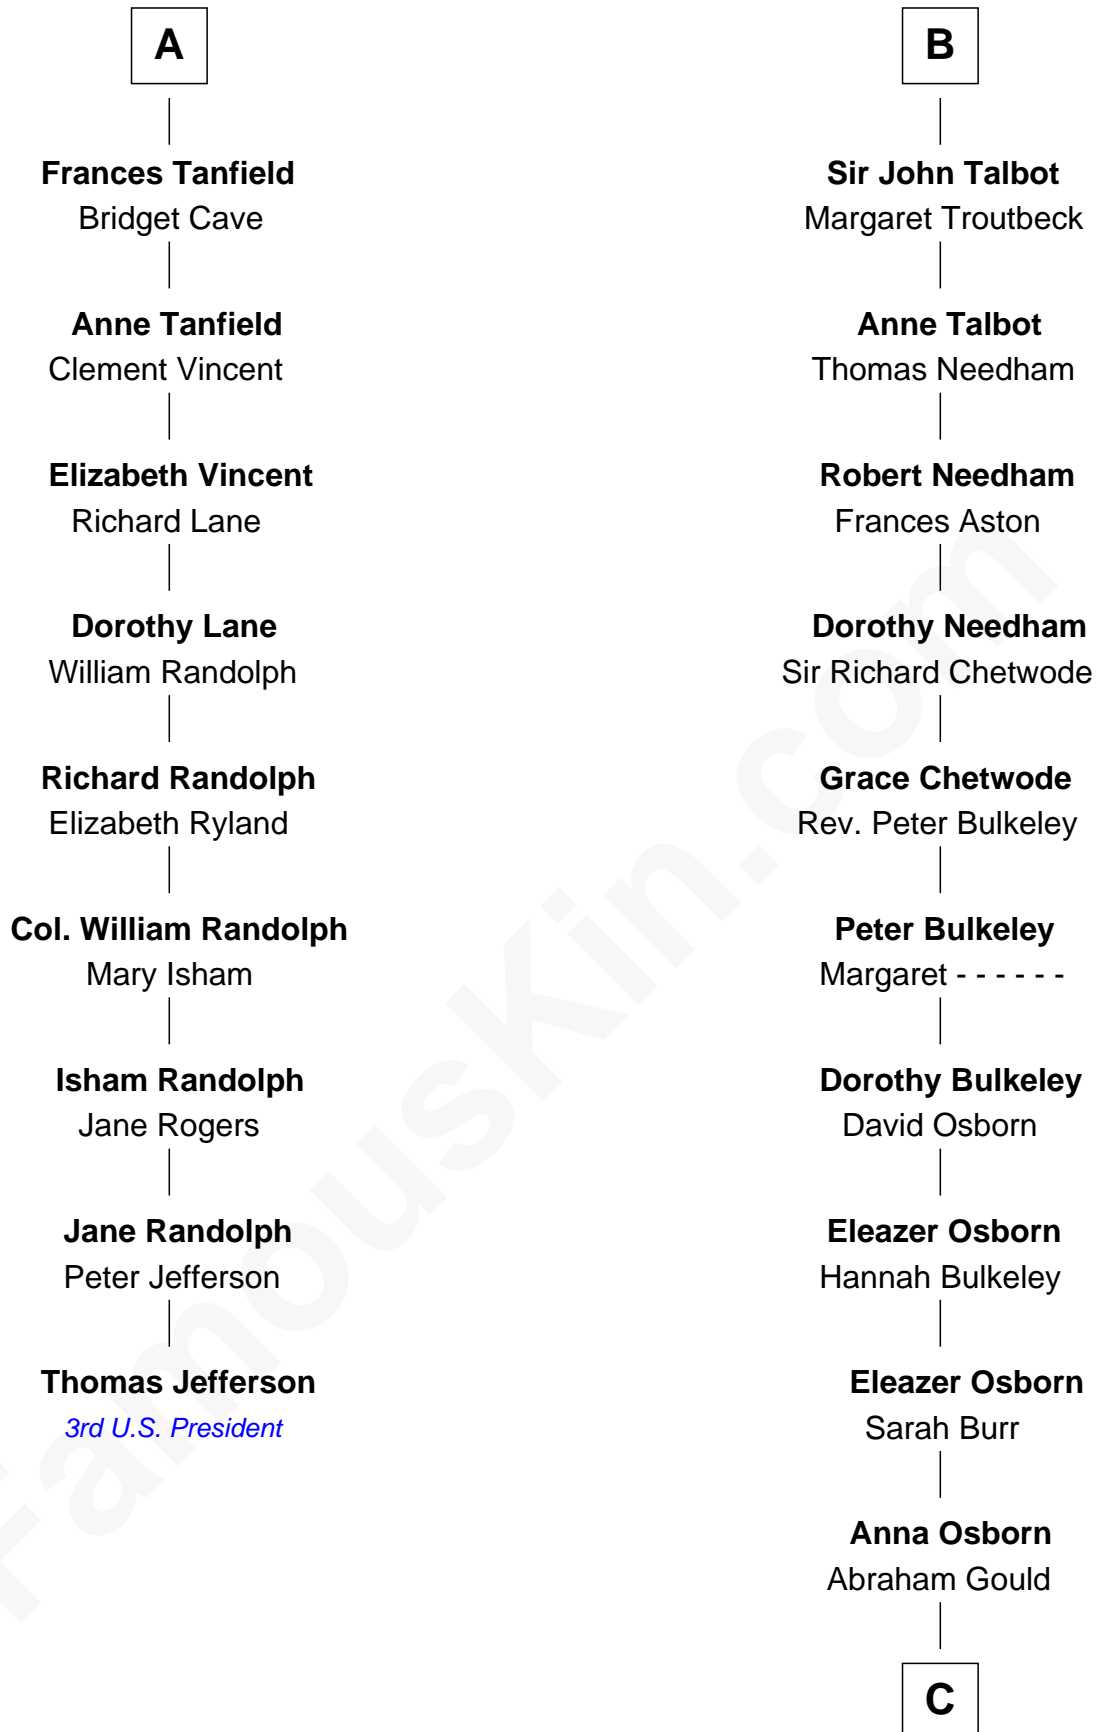

FamousKin.com

Relationship Chart of

Thomas Jefferson

3rd U.S. President and Signer of the Declaration of Independence

15th cousin 3 times removed of

Jay Gould

American Railroad "Robber Baron"

FamousKin.com