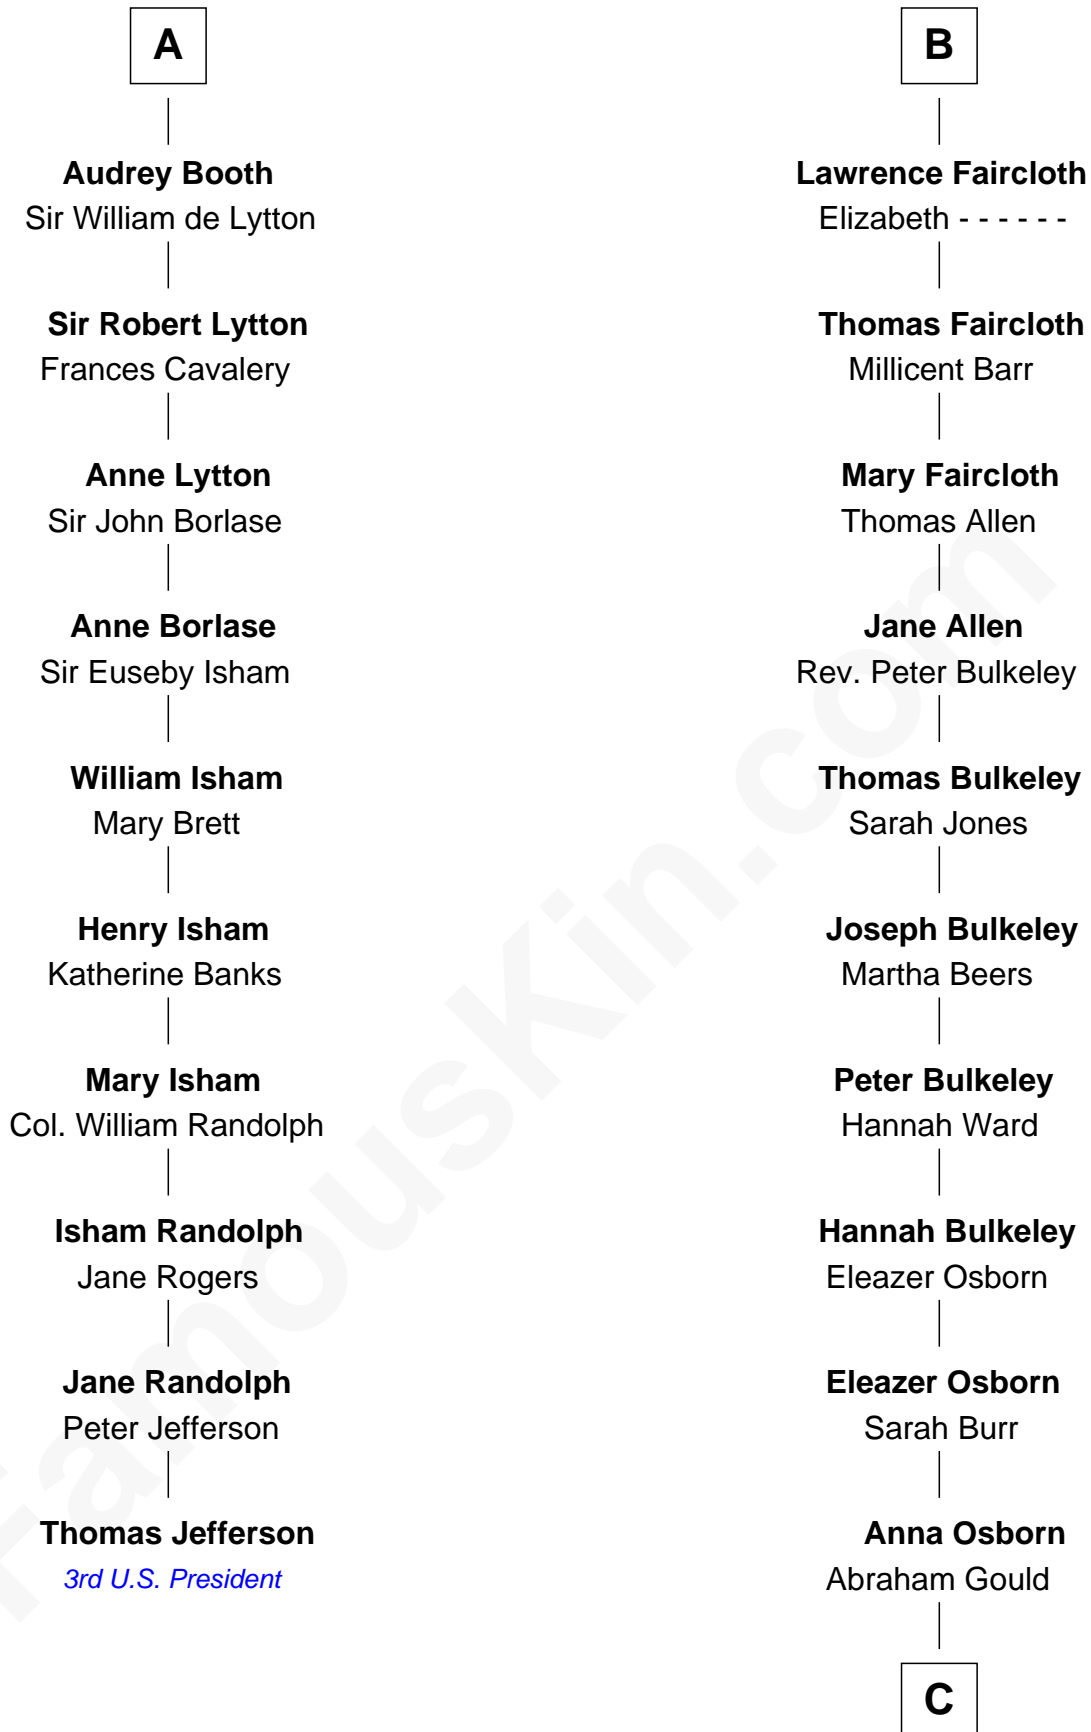

FamousKin.com

Relationship Chart of

Thomas Jefferson

3rd U.S. President and Signer of the Declaration of Independence

16th cousin 2 times removed of

Jay Gould

American Railroad "Robber Baron"

FamousKin.com