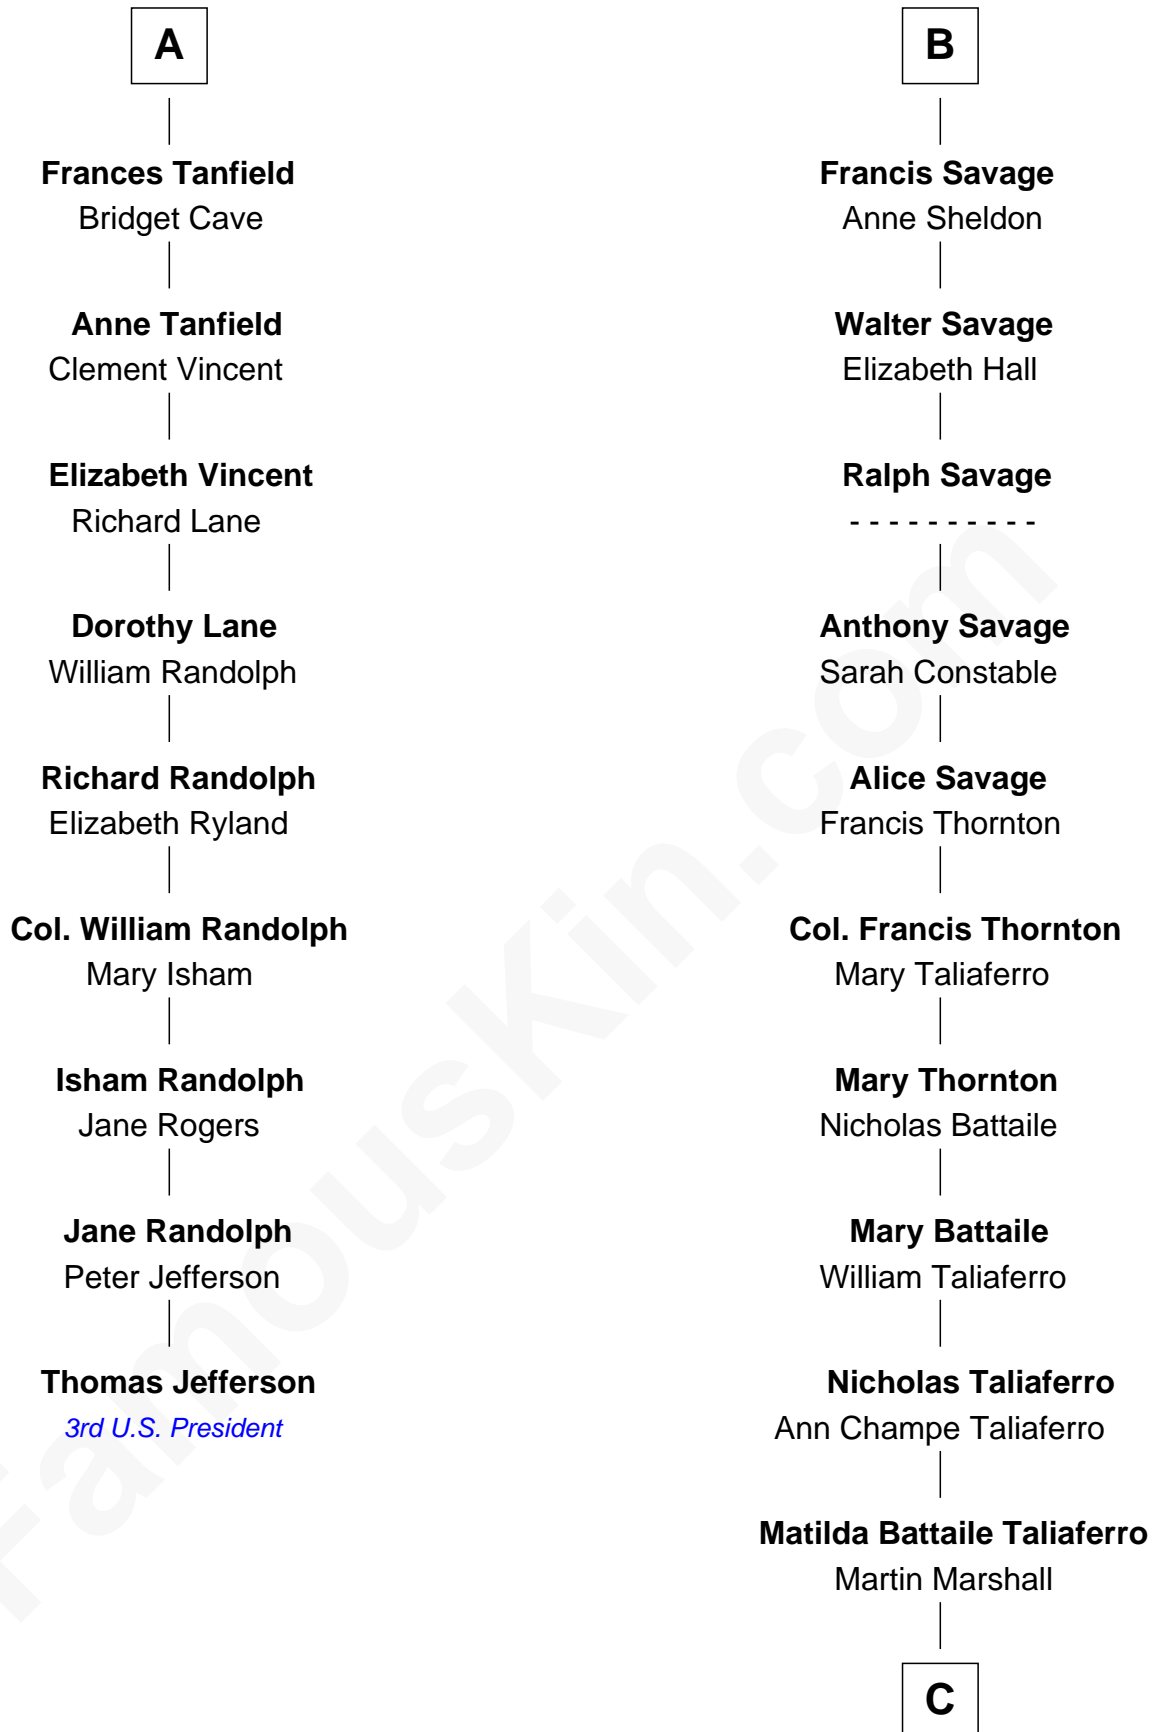

## Relationship Chart of

### Thomas Jefferson

3rd U.S. President and Signer of the Declaration of Independence

15th cousin 4 times removed of

**General George C. Marshall**  
 Author of "The Marshall Plan"

**Henry Plantagenet**  
 Maud de Chaworth

**C**

William Champe Marshall

Susan Myers

George Catlett Marshall

Laura Emily Bradford

General George C. Marshall

*U.S. Army - World War II*

FamousKin.com