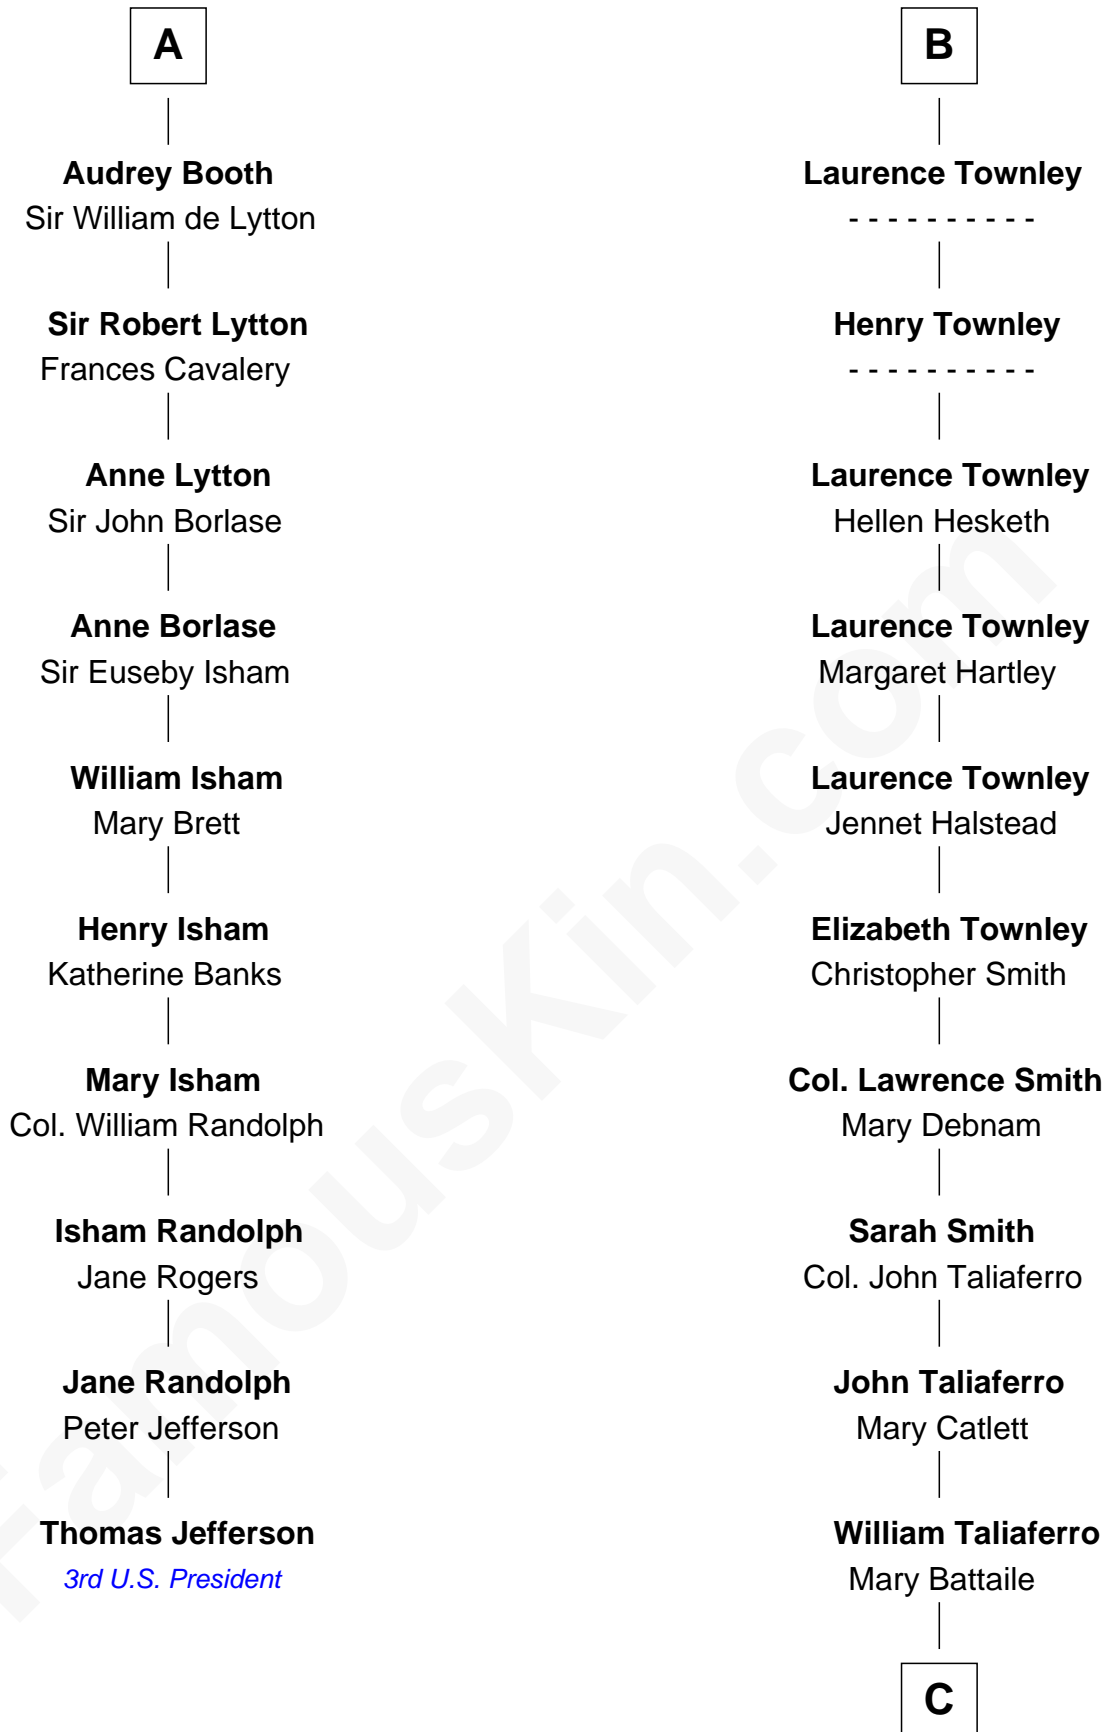

## Relationship Chart of

### Thomas Jefferson

3rd U.S. President and Signer of the Declaration of Independence

16th cousin 5 times removed of

**General George C. Marshall**  
*Author of "The Marshall Plan"*

**C**

**Nicholas Taliaferro**