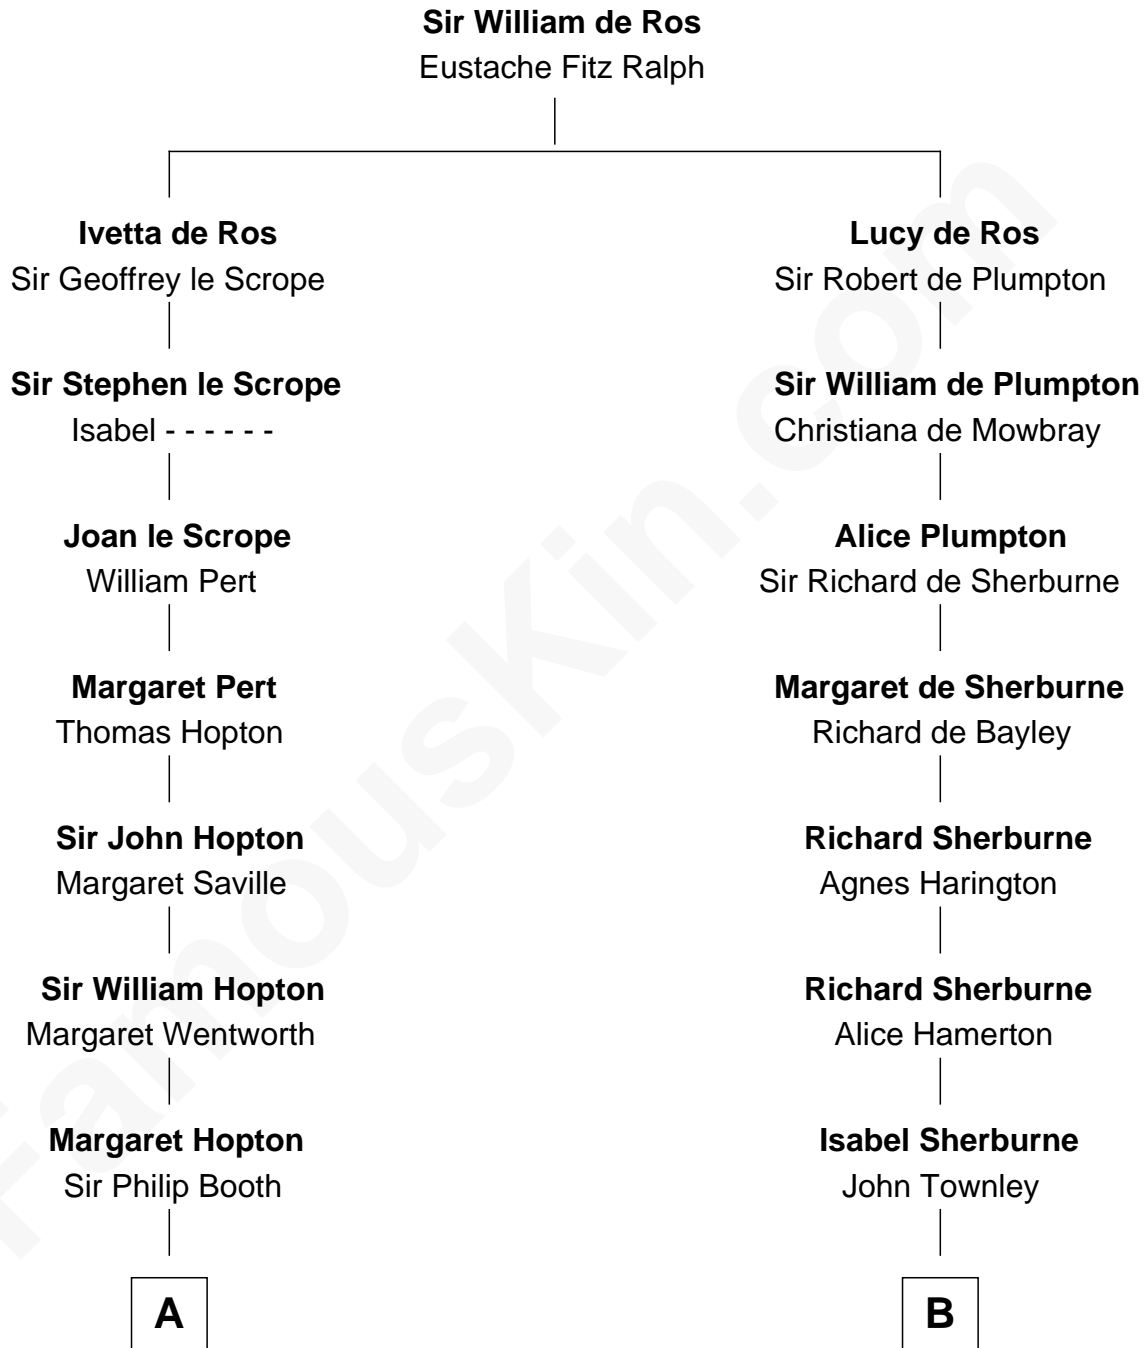

# FamousKin.com

## Relationship Chart of

### Thomas Jefferson

3rd U.S. President and Signer of the Declaration of Independence

16th cousin 5 times removed of

**General George C. Marshall**  
*Author of "The Marshall Plan"*

**C**

**Nicholas Taliaferro**