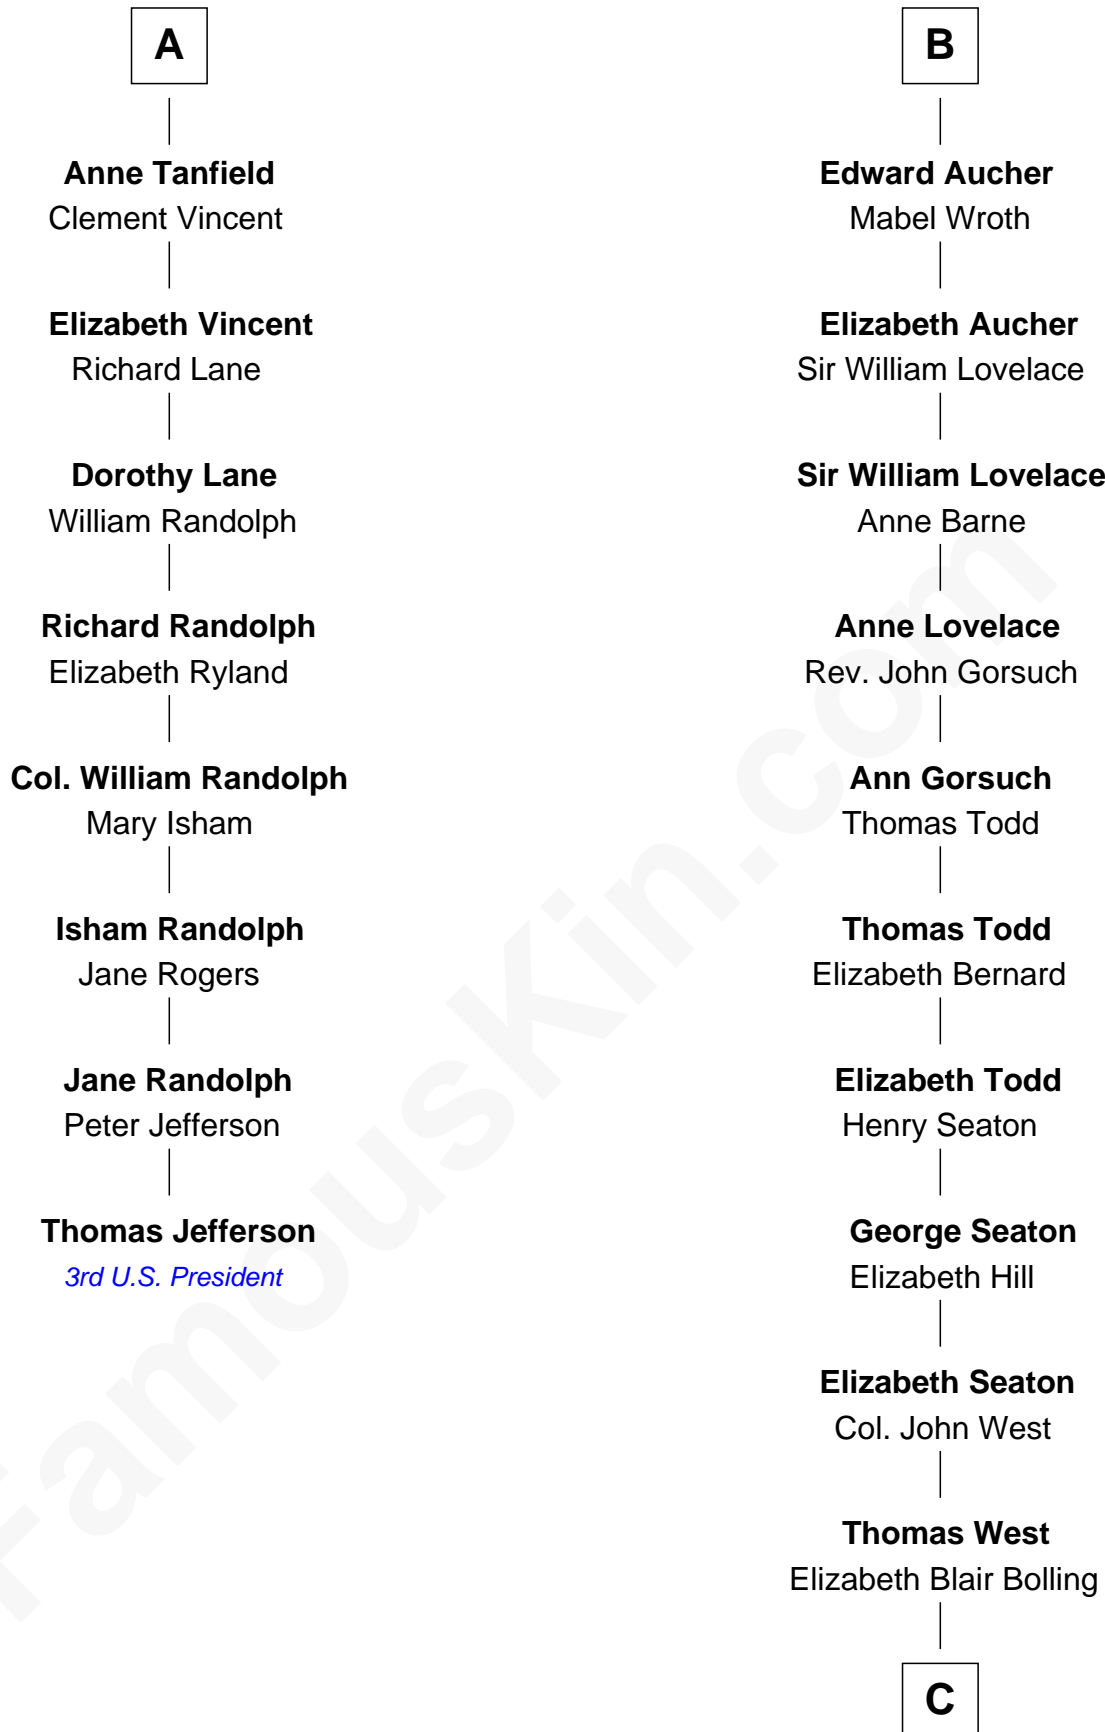

FamousKin.com

Relationship Chart of

Thomas Jefferson

3rd U.S. President and Signer of the Declaration of Independence

14th cousin 7 times removed of

Harry F. Byrd

50th Governor of Virginia

C

Eliza Bolling West
Dr. Joel Walker Flood

Col. Henry De La Warr Flood
Mary Elizabeth Trent

Joel Walker Flood
Ella Faulkner

Eleanor Bolling Flood
Richard Evelyn Byrd

Harry F. Byrd
50th Governor of Virginia

FamousKin.com