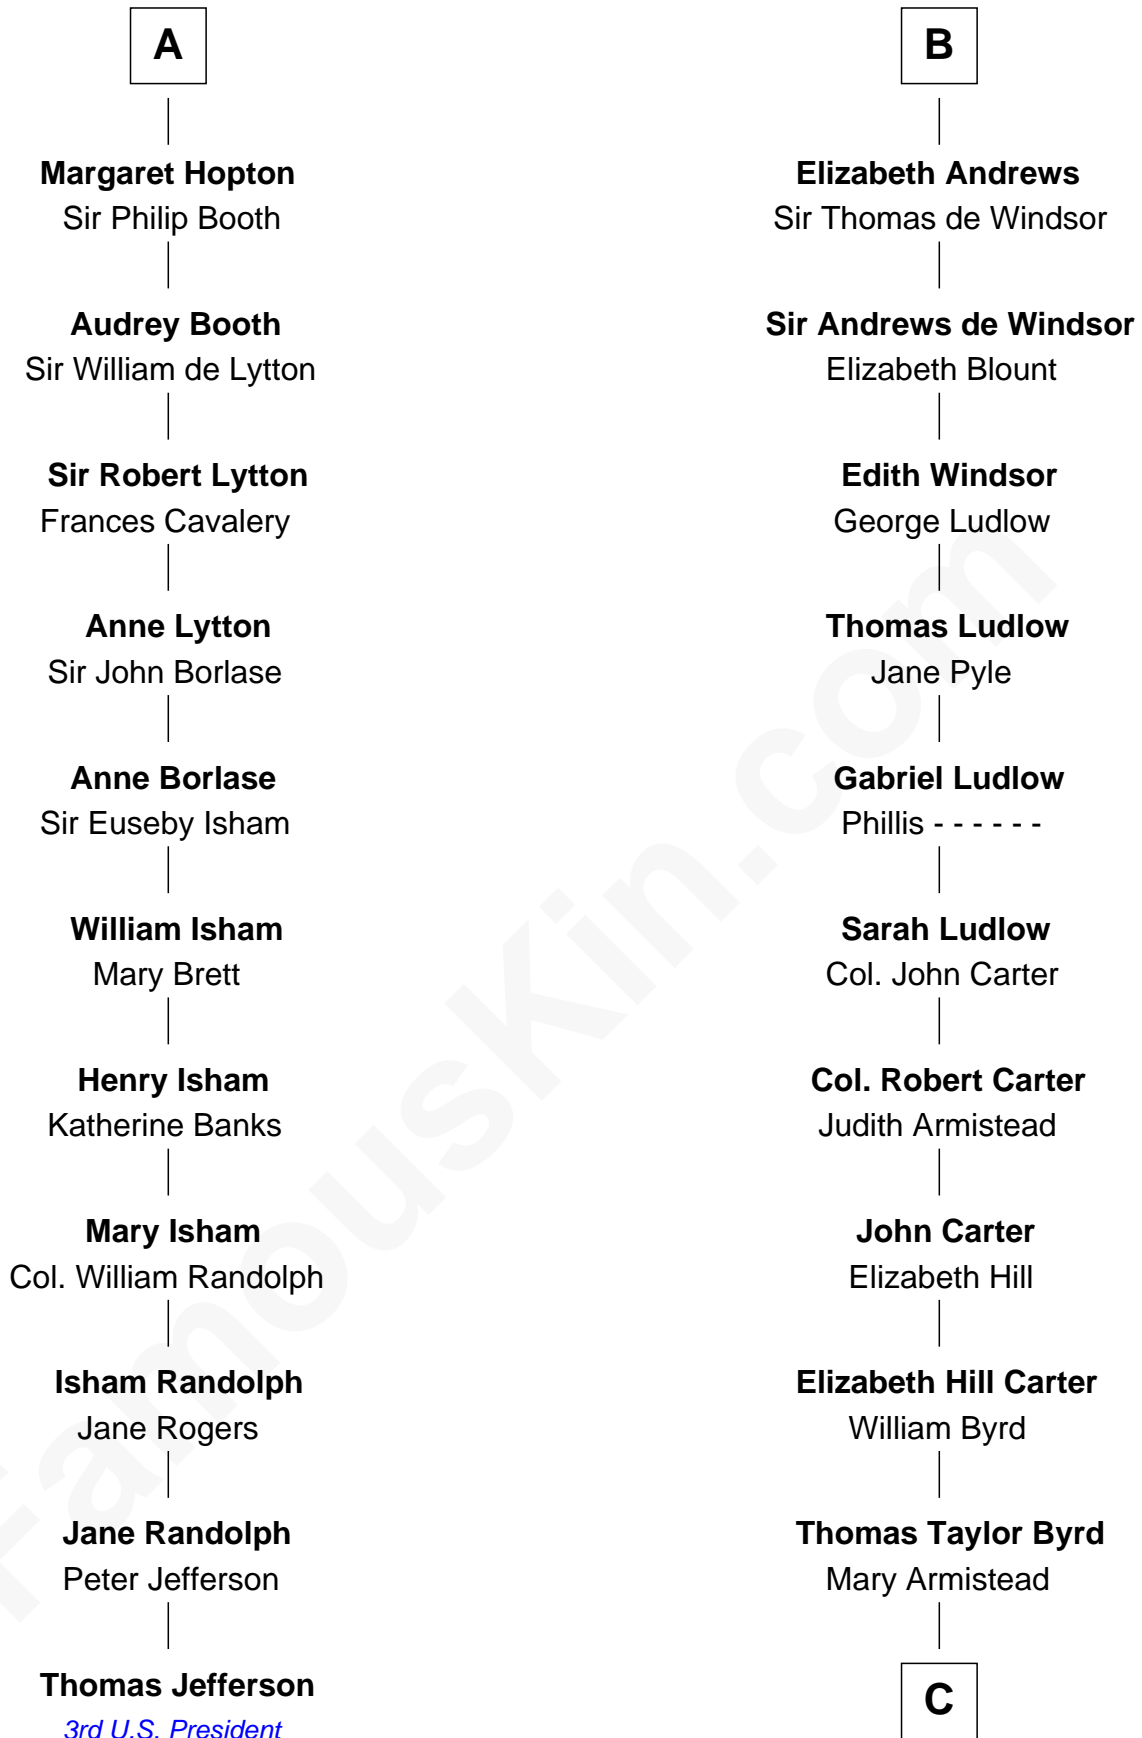

FamousKin.com

Relationship Chart of

Thomas Jefferson

3rd U.S. President and Signer of the Declaration of Independence

17th cousin 3 times removed of

Harry F. Byrd

50th Governor of Virginia

Sir Hugh le Despencer

Elizabeth - - - - -

Sir Philip le Despencer

Elizabeth de Tibetot

Margery Despencer

Sir Roger Wentworth

Margaret Wentworth

Sir William Hopton

A

Sir Hugh Luttrell

Catherine de Beaumont

Elizabeth Luttrell

John Stratton

Elizabeth Stratton

John Andrews

B

C