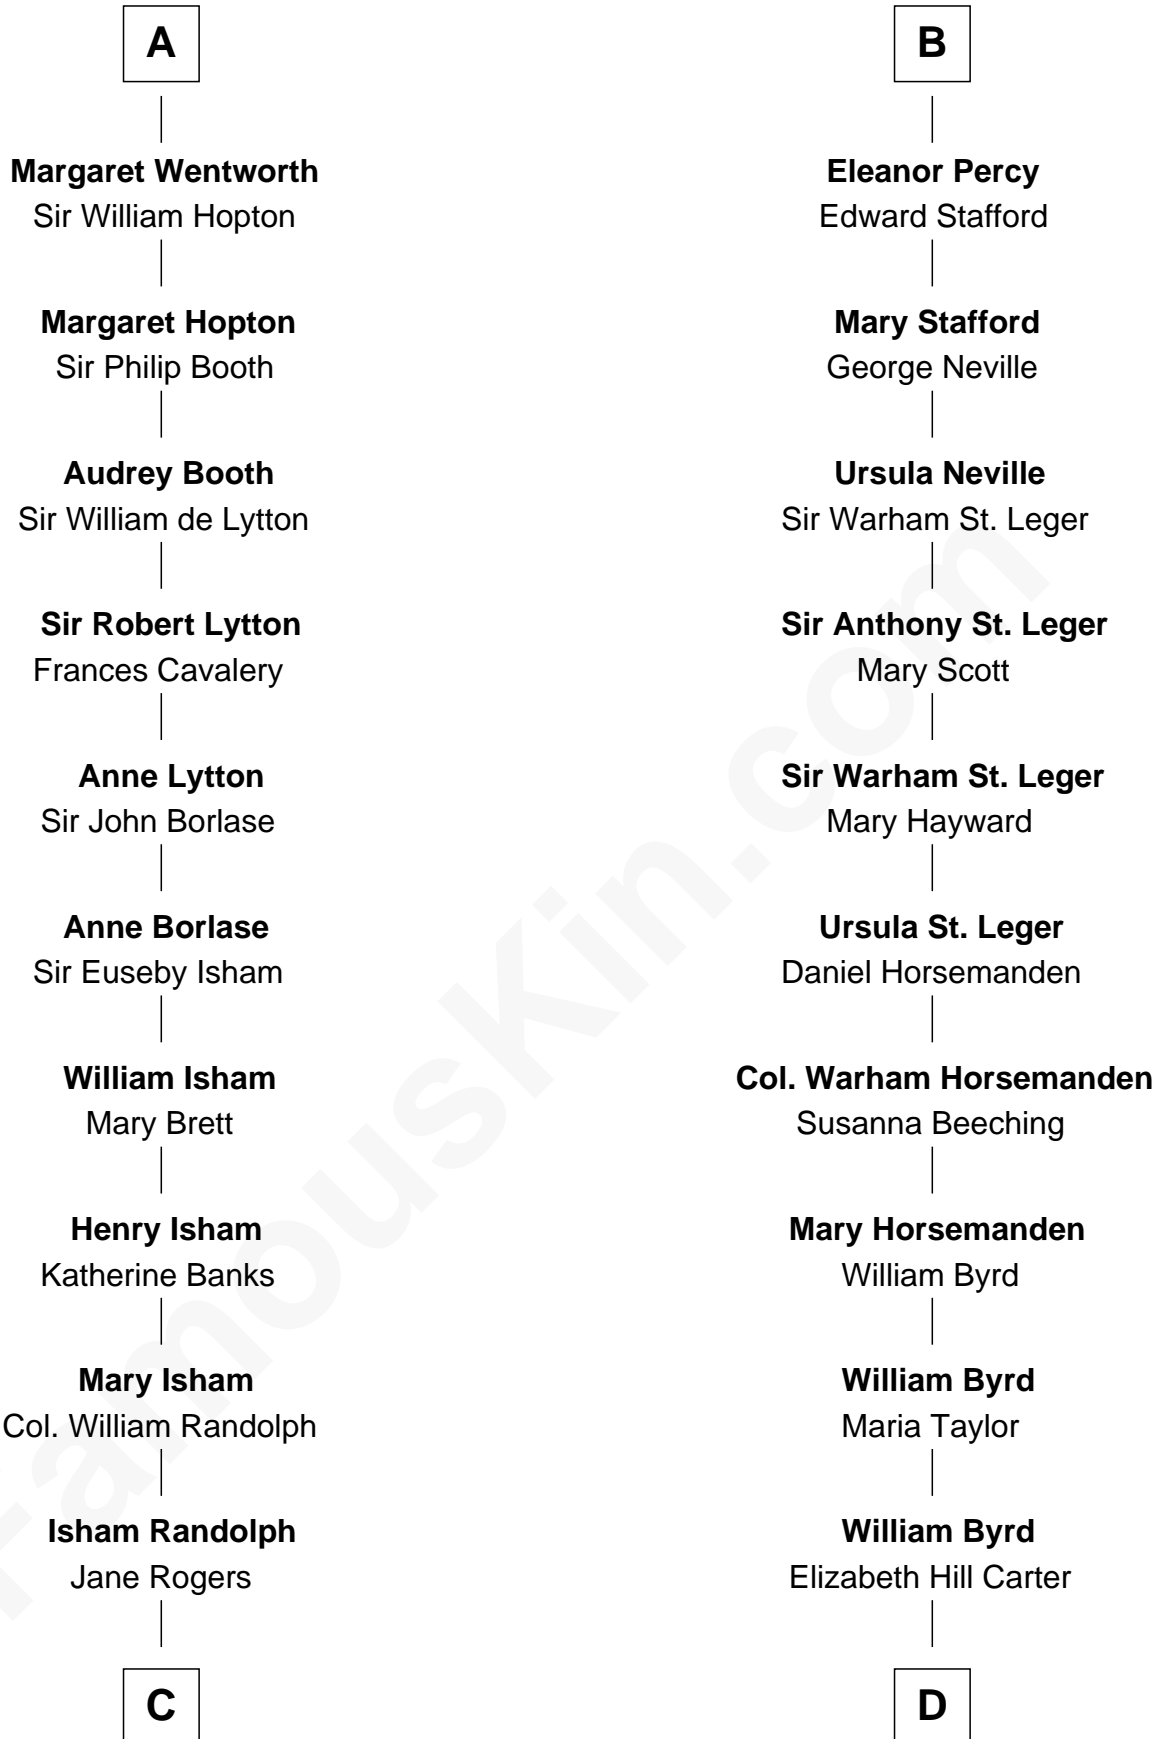

FamousKin.com

Relationship Chart of

Thomas Jefferson

3rd U.S. President and Signer of the Declaration of Independence

18th cousin 3 times removed of

Harry F. Byrd

50th Governor of Virginia

Sir William de Ferrers

John Deincourt

Thomas de Berkeley
Katherine de Clyvedon

Sir William Deincourt
Milicent la Zouche

Sir John Berkeley
Elizabeth Betteshorne

Margaret Deincourt
Sir Robert de Tibetot

Eleanor Berkeley
Sir Richard Poynings

Elizabeth de Tibetot
Sir Philip le Despencer

Eleanor Poynings
Sir Henry Percy

Margery Despencer
Sir Roger Wentworth

Henry Percy
Maud Herbert

A

B

C

Jane Randolph
Peter Jefferson

Thomas Jefferson
3rd U.S. President

D

Thomas Taylor Byrd
Mary Armistead

Richard Evelyn Byrd
Anne Harrison

Col. William Byrd
Jane Meriwether Rivers

Richard Evelyn Byrd
Eleanor Bolling Flood

Harry F. Byrd
50th Governor of Virginia