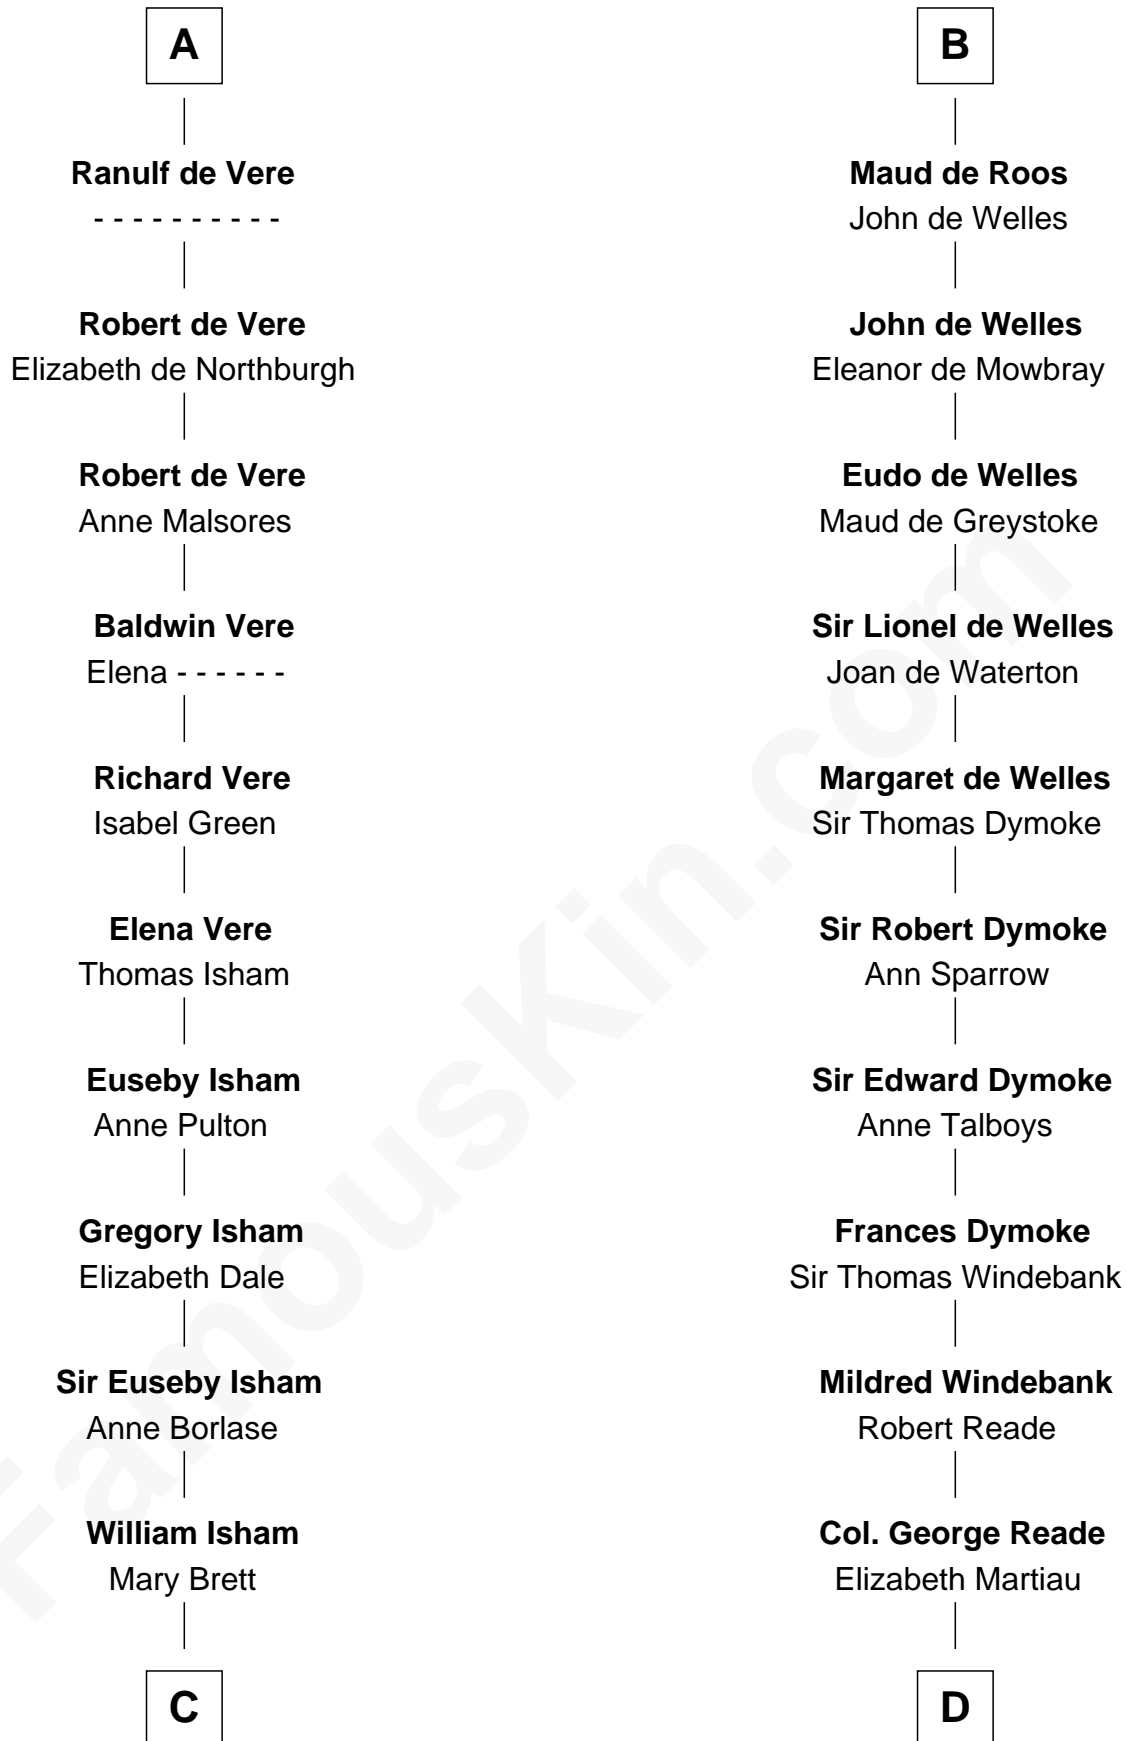

FamousKin.com

Relationship Chart of

Thomas Jefferson

3rd U.S. President and Signer of the Declaration of Independence

21st cousin of

Meriwether Lewis

Lewis and Clark Expedition

C

Henry Isham
Katherine Banks

Mary Isham
Col. William Randolph

Isham Randolph
Jane Rogers

Jane Randolph
Peter Jefferson

Thomas Jefferson
3rd U.S. President

D

Mildred Reade
Col. Augustine Warner

Elizabeth Warner
Col. John Lewis

Col. Robert Lewis
Jane Meriwether

William Lewis
Lucy Meriwether

Meriwether Lewis
Lewis and Clark Expedition