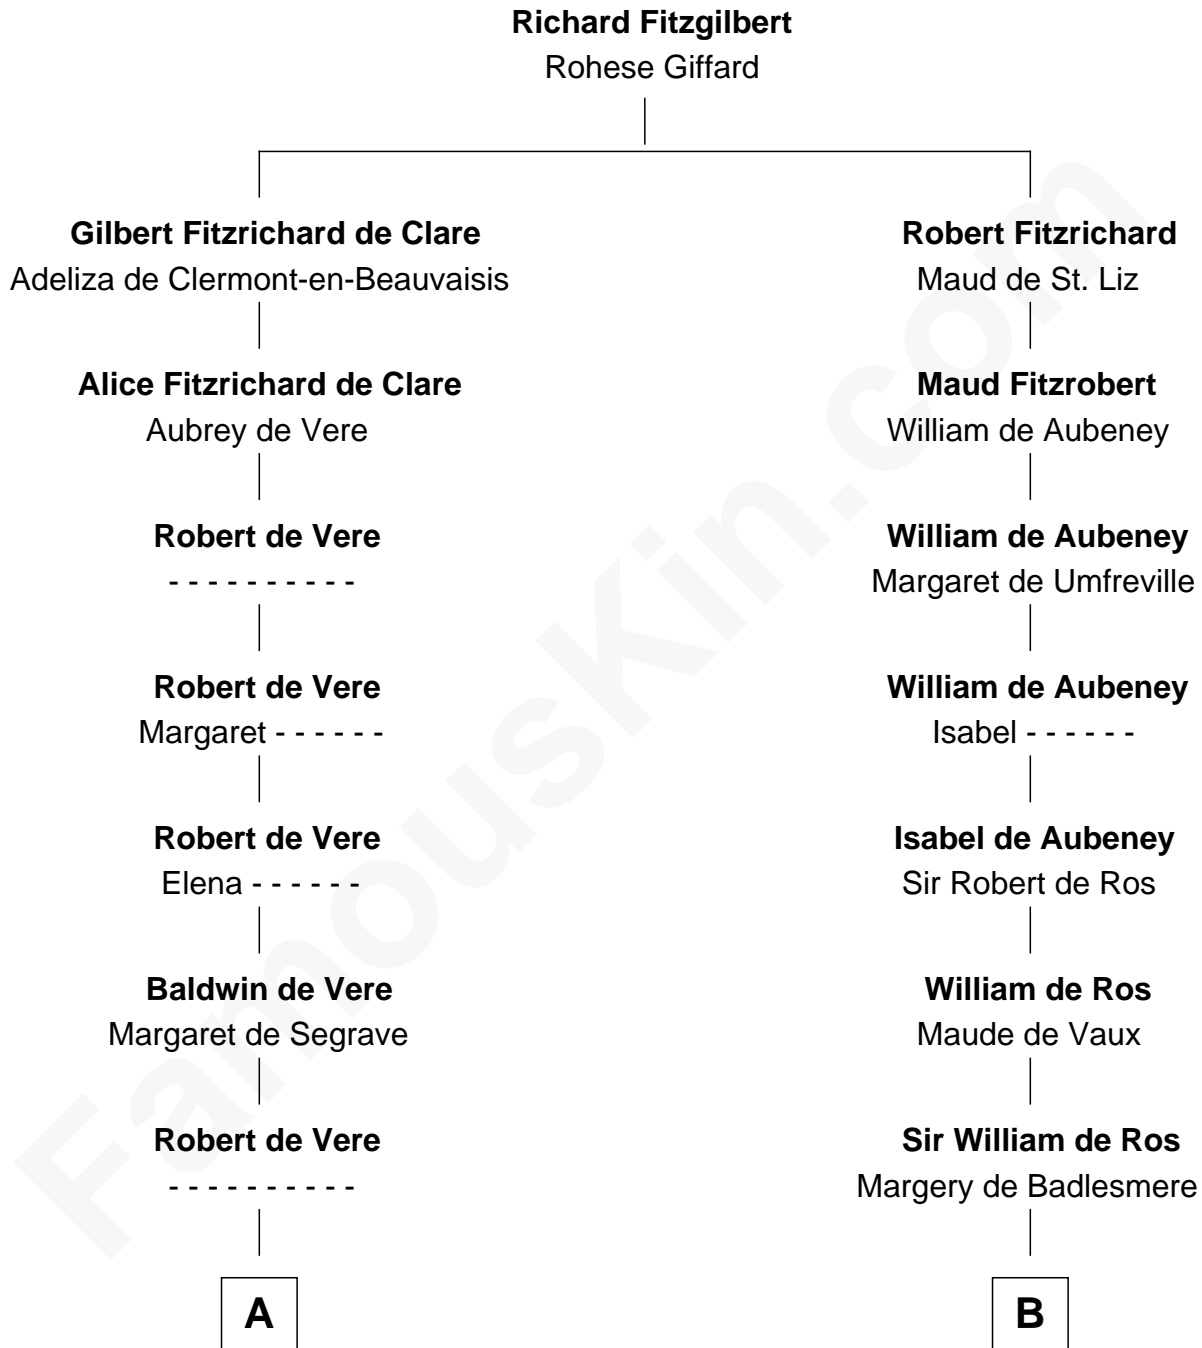

FamousKin.com

Relationship Chart of

Thomas Jefferson

3rd U.S. President and Signer of the Declaration of Independence

21st cousin of

Meriwether Lewis

Lewis and Clark Expedition

C

Henry Isham
Katherine Banks

Mary Isham
Col. William Randolph

Isham Randolph
Jane Rogers

Jane Randolph
Peter Jefferson

Thomas Jefferson
3rd U.S. President

D

Mildred Reade
Col. Augustine Warner

Elizabeth Warner
Col. John Lewis

Col. Robert Lewis
Jane Meriwether

William Lewis
Lucy Meriwether

Meriwether Lewis
Lewis and Clark Expedition