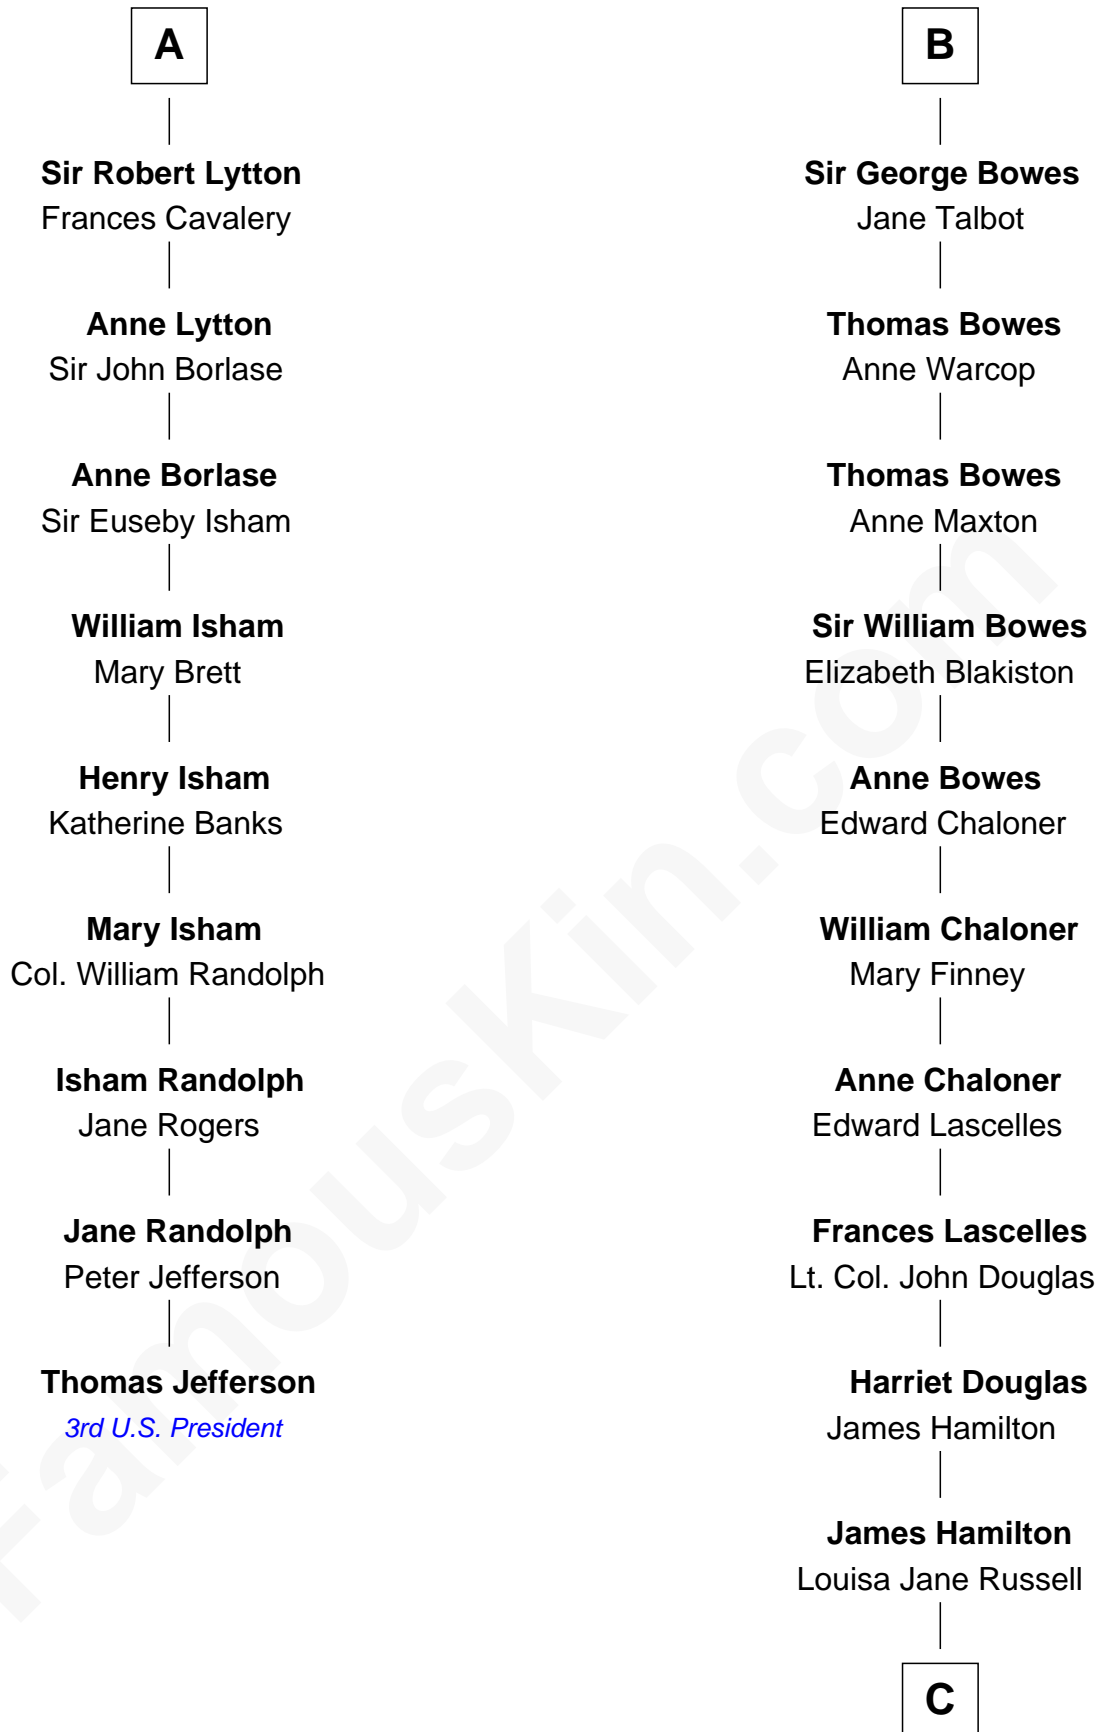

FamousKin.com

Relationship Chart of

Thomas Jefferson

3rd U.S. President and Signer of the Declaration of Independence

15th cousin 6 times removed of

Sarah Ferguson
Duchess of York

Sir Geoffrey le Scrope
Ivetta de Ros

Joan - - - - -

Joan Scrope

Henry Fitzhugh

Henry FitzHugh

Elizabeth Grey

Sir William FitzHugh

Margery Willoughby

Maud FitzHugh

Sir William Bowes

Sir Ralph Bowes

Margery Conyers

Richard Bowes

Elizabeth Aske

B

C

Louisa Jane Hamilton

William Henry Walter Montagu-Douglas-Scott

Herbert Andrew Montagu-Douglas-Scott

Marie Josephine Edwards

Marian Louisa Montagu-Douglas-Scott

Andrew Henry Ferguson

Ronald Ivor Ferguson

Susan Mary Wright

Sarah Ferguson