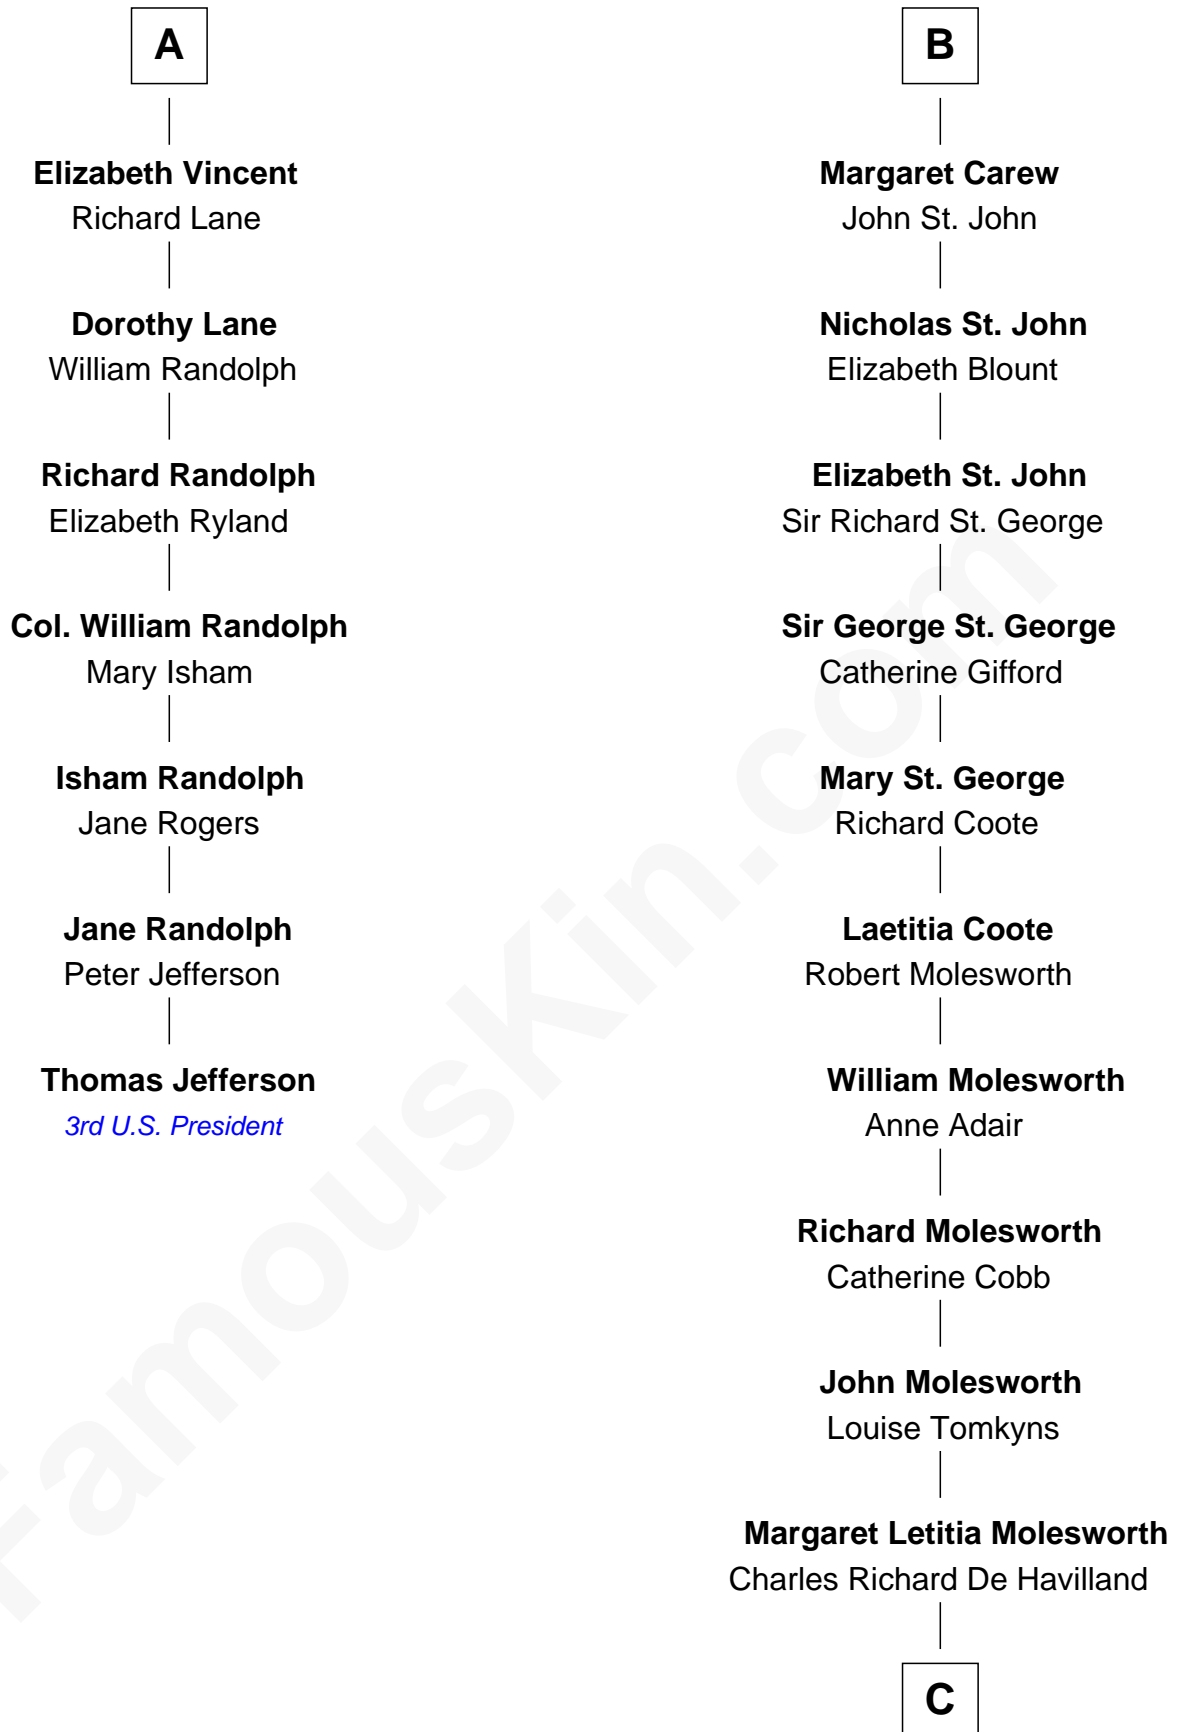

FamousKin.com

Relationship Chart of

Thomas Jefferson

3rd U.S. President and Signer of the Declaration of Independence

13th cousin 5 times removed of

Olivia De Havilland
Movie Actress

C

Walter Augustus De Havilland